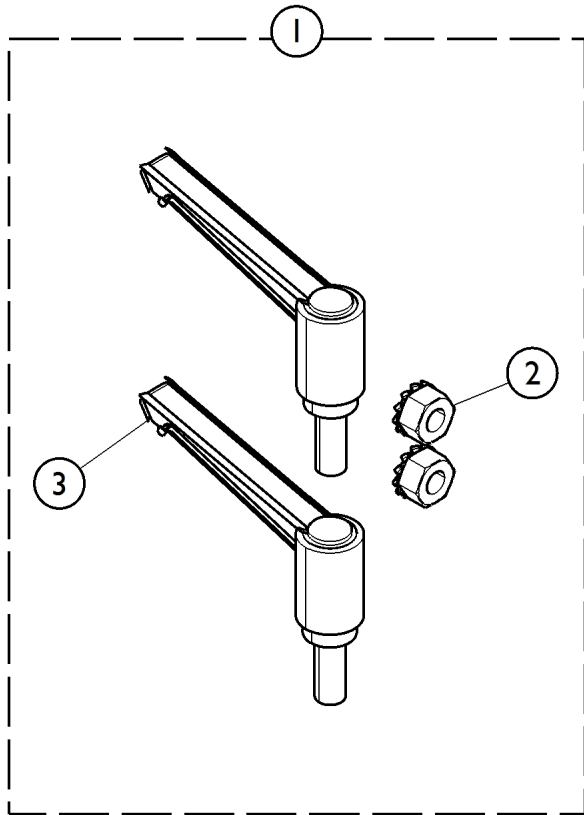

Assist Bar and Rail Hardware

Assist Bar and Rail Hardware

Item Number	Note	Part Number	Description	Quantity Per	
				Package	Assembly
1	A	1153370-NLA	Kit, Assist Bar/Rail Mounting Hardware	1	1
2			NLA - Nut, Hex Keps (5/16-18)	2	1
3			NLA - Handle, Clamping	2	1
4	B	1159610	Kit, Assist Bar Mounting Hardware	1	1
5			Screw, Round Head, Square Neck (5/16-18 x 3/4")	1	2
6			Nut, Hex Head, Flange (5/16-18)	1	2
7			Holster, Pendant	1	1
8			Bolt, Hex Head (5/16-18 x 1")	1	2
9			Lock Washer, External Tooth (5/16)	1	2
10			Knob, Phenolic (5/16-18)	1	2
			Loop (1" x 3")	1	1
			Label, Caution, Operation, AB French	1	2
			Instruction Sheet, Assist Bar	1	1
4	B	1153764	Kit, Assist Rail Mounting Hardware	1	1
5			Screw, Round Head, Square Neck (5/16-18 x 3/4")	1	2
6			Nut, Hex Head, Flange (5/16-18)	1	2
7			Holster, Pendant	1	1
8			Bolt, Hex Head (5/16-18 x 1")	1	2
9			Lock Washer, External Tooth (5/16)	1	2
10			Knob, Phenolic (5/16-18)	1	2
			Instruction Sheet, Assist Rail	1	1
7		1186847	Holster, Pendant	1	1