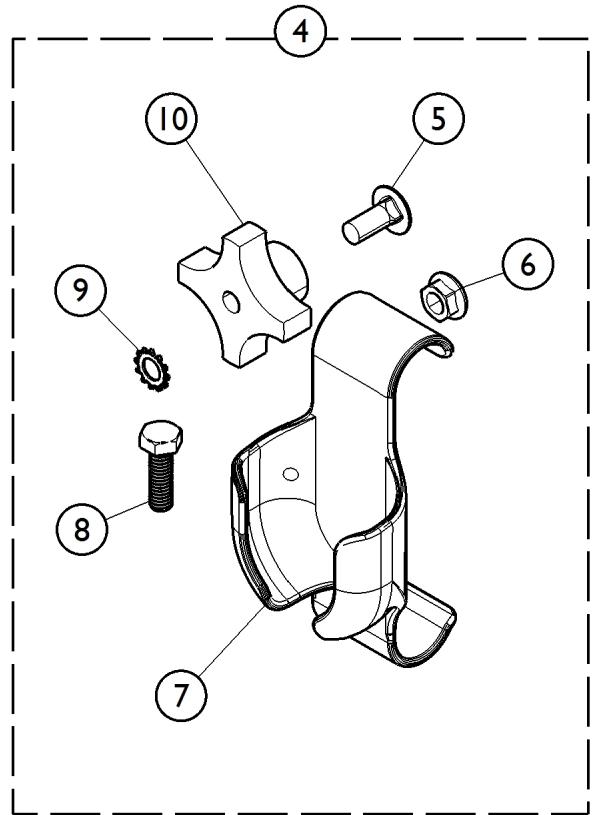

Assist Bar and Rail Hardware

Assist Bar and Rail Hardware

Item Number	Note	Part Number	Description	Quantity Per	
				Package	Assembly
1	A	1153370-NLA	Kit, Assist Bar/Rail Mounting Hardware	1	1
2			NLA - Nut, Hex Keps (5/16-18)	2	1
3			NLA - Handle, Clamping	2	1
4	B	1159610	Kit, Assist Bar Mounting Hardware	1	1
5			Screw, Round Head, Square Neck (5/16-18 x 3/4")	1	2
6			Nut, Hex Head, Flange (5/16-18)	1	2
7			Holster, Pendant	1	1
8			Bolt, Hex Head (5/16-18 x 1")	1	2
9			Lock Washer, External Tooth (5/16)	1	2
10			Knob, Phenolic (5/16-18)	1	2
			Loop (1" x 3")	1	1
			Label, Caution, Operation, AB French	1	2
			Instruction Sheet, Assist Bar	1	1
4	B	1153764	Kit, Assist Rail Mounting Hardware	1	1
5			Screw, Round Head, Square Neck (5/16-18 x 3/4")	1	2
6			Nut, Hex Head, Flange (5/16-18)	1	2
7			Holster, Pendant	1	1
8			Bolt, Hex Head (5/16-18 x 1")	1	2
9			Lock Washer, External Tooth (5/16)	1	2
10			Knob, Phenolic (5/16-18)	1	2
			Instruction Sheet, Assist Rail	1	1
7		1186847	Holster, Pendant	1	1