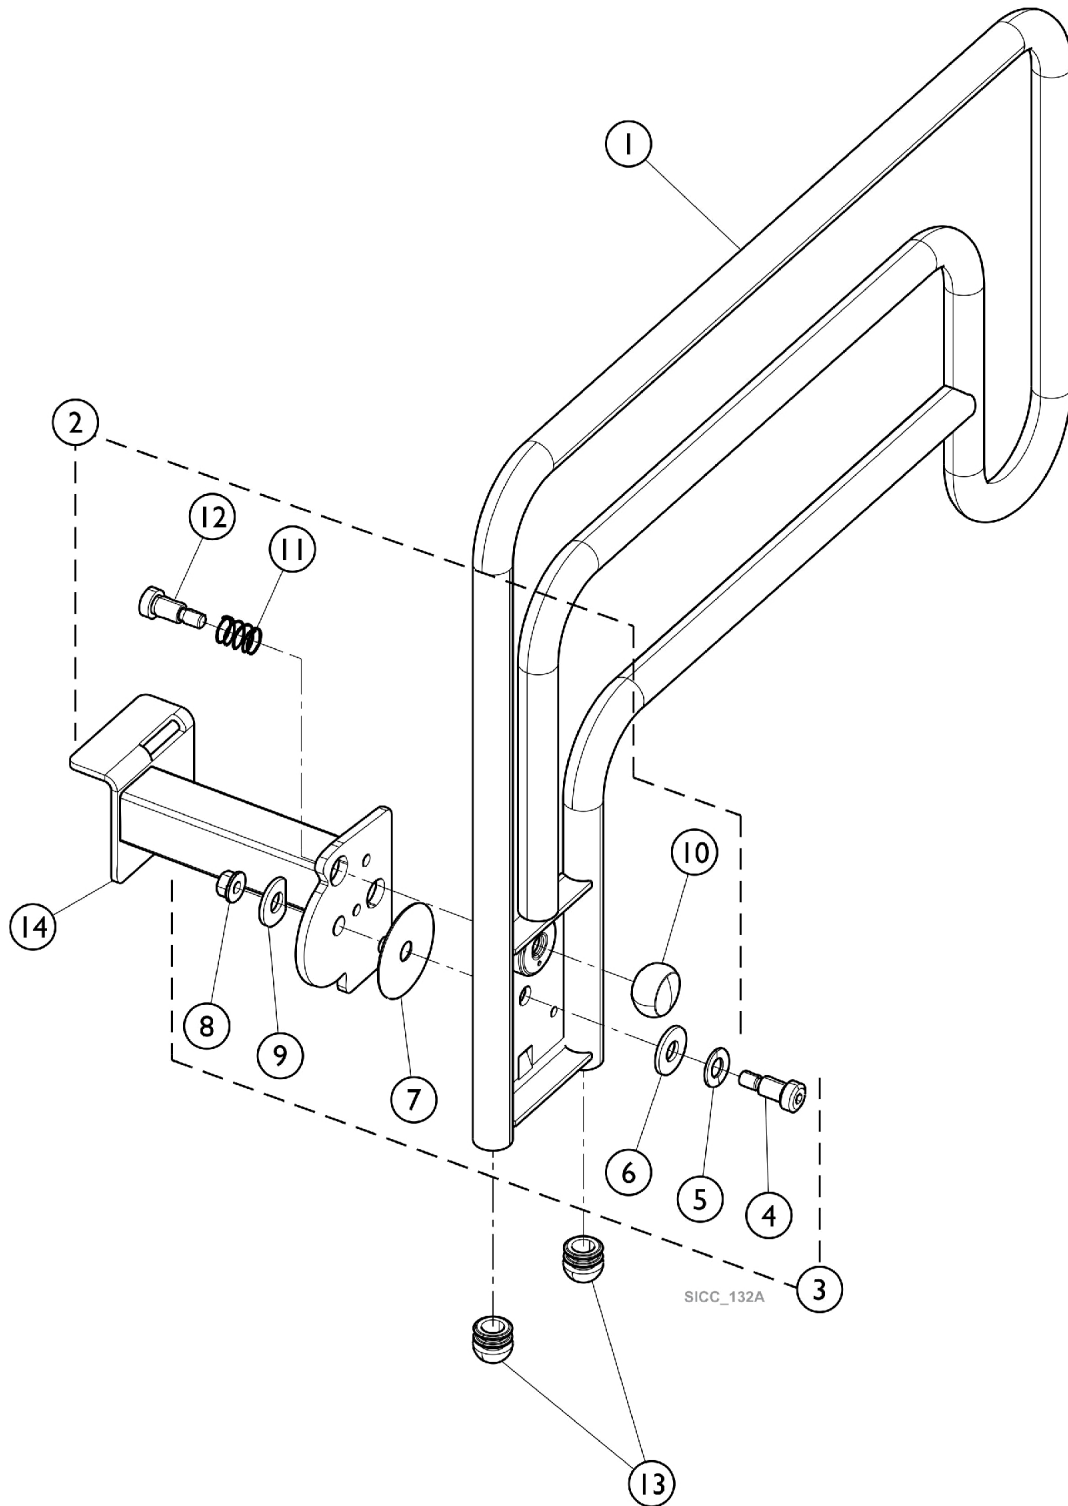

# Assist Rail

## Assist Rail

Item Number	Note	Part Number	Description	Quantity Per	
				Package	Assembly
1	A	IHCSRLAS-QSP	Assist Rail Assembly (36") (Pair)	1	1
1	A	IHCSRLAS-39	Assist Rail Assembly (39") (Pair)	1	1
1	A	IHCSRLAS-42	Assist Rail Assembly (42") (Pair)	1	1
2	B	1189259	Kit, Knob - Latch	1	1
			Knob, LATCH-0002 (3/8-16 x 1-3/8")	1	1
			Spring, Compression (3/4 x 1 x 3/64")	1	1
			Screw, Shoulder Slotted Head (1/2 x 1/2", 3/8-16)	1	1
3	C	1189260	Kit, Assist Rail Mounting	1	1
			Bolt, Shoulder (3/8-16 x 3/4")	1	1
			Washer, Belleville (33/64 x 1-1/64 x 3/32")	1	1
			Washer, Flat Edge (17-32 x 1-1/4 x 1/8")	1	1
			Washer, Nylon (33/64 x 2-1/2 x 3/64")	1	1
			Locknut (3/8-16)	1	1
			Washer, Plain (17/32 x 1-1/4 x 1/8")	1	1
11		1186856	Spring, Compression (3/4 x 1 x 3/64")	1	2
13		1165068	Package, End Plug	10	2
NOTE: A - Includes items 2-14 Right and Left Assist Rail Assemblies. B - Includes items 10, 11, and 12. C - Includes items 4 - 9.					
Item #14 highlighted in the illustration is non-saleable. Order Item #1 Assist Rail Assemblies.					