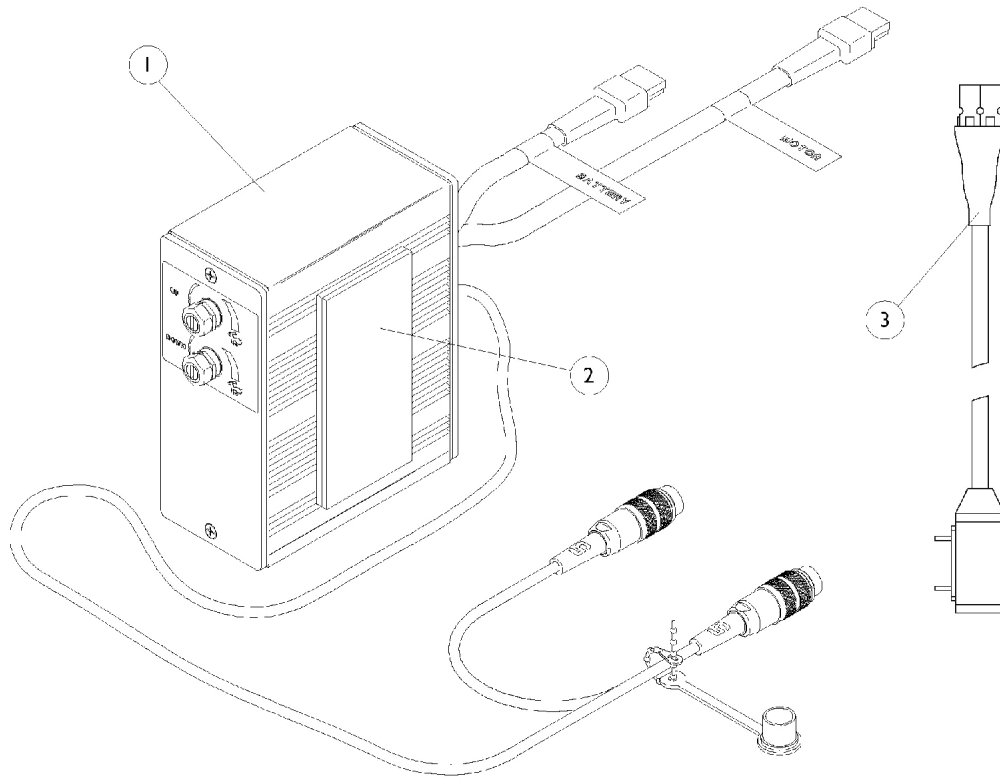

# MKIV Recliner Control and Recliner Cable

**NOTE: Recliner control is not adaptable with 2nd Generation Powered Seating Systems. Actuator damage may occur.**

## MKIV Recliner Control and Recliner Cable

**NOTE: Recliner control is not adaptable with 2nd Generation Powered Seating Systems. Actuator damage may occur.**

Item Number	Note	Part Number	Description	Quantity Per	
				Package	Assembly
1		1054376-NLA	NLA - Control, Recliner	1	1
2		1095501-NLA	NLA - Fastener, Dual Lock Hook and Loop Adhesive (2" W x 12" L)	1	1
3		1098905-NLA	NLA - Cable Assembly, 24 Volt, Anderson/P.T.O.	1	1
	A	1005151-NLA	NLA - Cable, Recliner	1	1