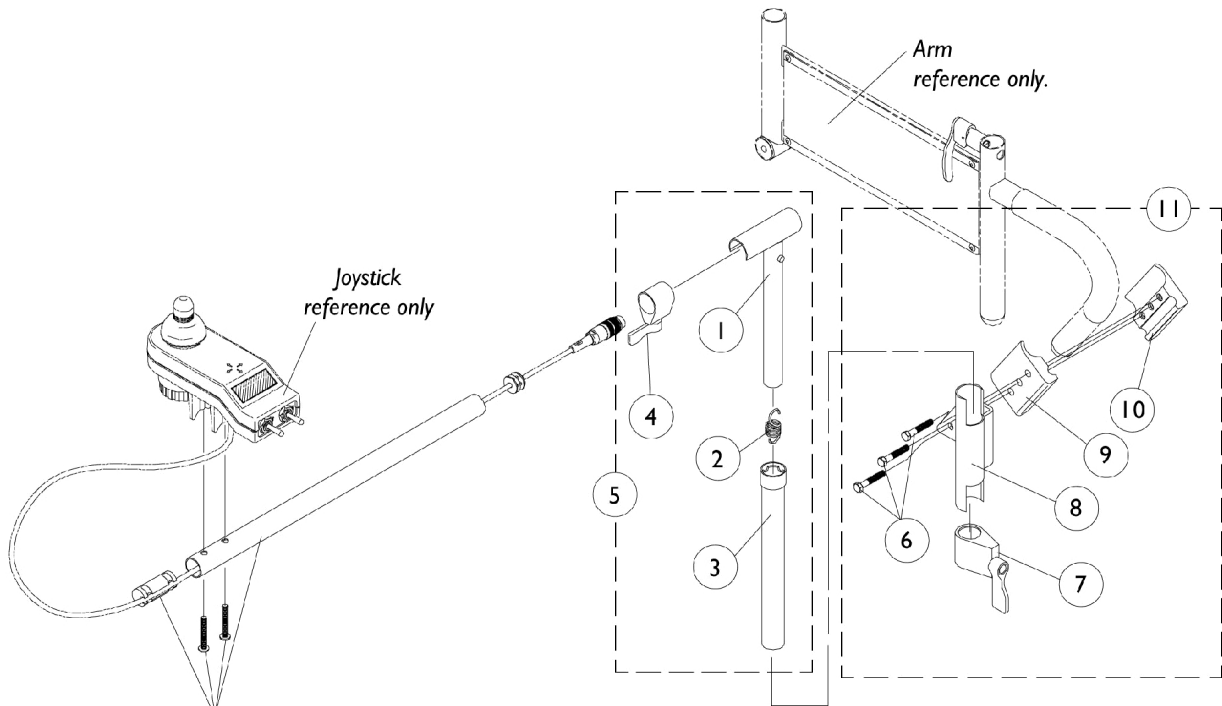

# MKIV Mid-Line Swing Bracket Assembly

**NOTE:** Use existing joystick tube, screws and plug button.

## MKIV Mid-Line Swing Bracket Assembly

| Item Number | Note | Part Number | Description                                      | Quantity Per |          |
|-------------|------|-------------|--|--------------|----------|
|             |      |             |  | Package      | Assembly |
| 1           |      | 1035528-NLA | NLA - Tube, Adjustment, Inside, Mid-Line, Black  | 1            | 1        |
| 2           |      | 1016778-NLA | NLA - Spring, Extension (9/16 x 1-3/8" L)        | 1            | 1        |
| 3           |      | 1035860-NLA | NLA - Tube, Adjustment, Outside, Mid-Line, Black | 1            | 1        |
| 4           |      | 1027274     | Adjustment Lock Assemnbly, Black                 | 1            | 1        |
| 5           | C    | 1035852-NLA | NLA - Swing Bracket Assembly, Mid-Line, Black    | 1            | 1        |
| 6           |      | 7930349-NLA | NLA - Screw, Hex Head (1/4-20 x 1-1/8")          | 1            | 3        |
| 7           |      | 1027274     | Adjustment Lock Assemnbly, Black                 | 1            | 1        |
| 8           | A    | 1071879-NLA | NLA - Bracket, Joystick Mounting, Black          | 1            | 1        |
| 9           |      | 1027266     | Half Clamp, Non-Threaded Holes                   | 1            | 1        |
| 10          |      | 1027267-NLA | NLA - Half Clamp, Threaded Holes                 | 1            | 1        |
| 11          | A,B  | 1071880-NLA | NLA - Hardware, Attaching - Mid-Line             | 1            | 1        |

NOTE: A - Left side joystick mounting bracket or hardware must be ordered as a special.  
 B - Includes Items 6-10.  
 C - Includes items 1-4.