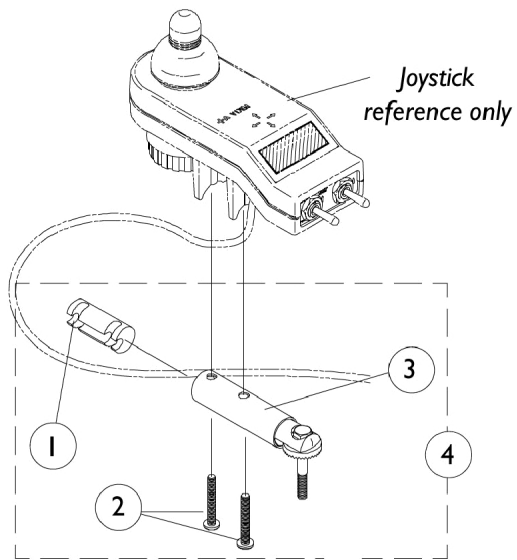

# MKIV Swivel Joystick Hardware

## MKIV Swivel Joystick Hardware

| Item Number | Note | Part Number | Description   | Quantity Per |          |
|-------------|------|-------------|---|--------------|----------|
|             |      |             |   | Package      | Assembly |
| 1           |      | 1093063     | Spacer, Joystick Tube, Black                              | 1            | 1        |
| 2           |      | 7930327-NLA | NLA - Package, Screw, Phillips Pan Head (#10-32 x 1-1/8") | 1            | 3        |
| 3           |      | 1049962-NLA | NLA - Bracket, Swivel Joystick, MKIV                      | 1            | 1        |
| 4           |      | 1049963-NLA | NLA - Bracket, Swivel Joystick with Hardware              | 1            | 1        |
| 5           |      | 1035986-NLA | NLA - Joystick Swivel Tube with Hardware, Black           | 1            | 1        |
| 6           |      | 1020551-NLA | NLA - Washer, Flat (1/4 x 3/8 x 1/16")                    | 1            | 1        |
| 7           |      | 1005844-NLA | NLA - Bushing   | 1            | 2        |
| 8           |      | 1002511-NLA | NLA - Spring, Hitch Bracket                               | 1            | 1        |
| 9           |      | 1023670-NLA | NLA - Knob, Clamping, Grey                                | 1            | 1        |
| 10          |      | 1035990-NLA | NLA - Tube, Swivel Joystick, Black                        | 1            | 1        |
| 11          |      | 1027095     | Plug Button, Black (7/8")                                 | 1            | 1        |