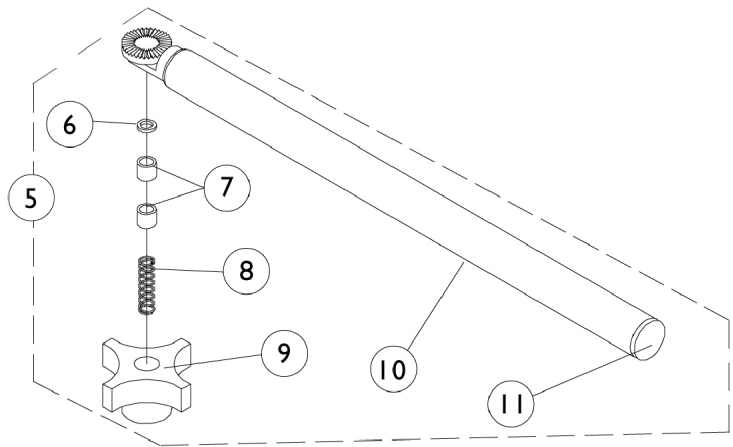

# MKIV Swivel Joystick Hardware

## MKIV Swivel Joystick Hardware

| Item Number | Note | Part Number | Description   | Quantity Per |          |
|-------------|------|-------------|---|--------------|----------|
|             |      |             |   | Package      | Assembly |
| 1           |      | 1093063     | Spacer, Joystick Tube, Black                              | 1            | 1        |
| 2           |      | 7930327-NLA | NLA - Package, Screw, Phillips Pan Head (#10-32 x 1-1/8") | 1            | 3        |
| 3           |      | 1049962-NLA | NLA - Bracket, Swivel Joystick, MKIV                      | 1            | 1        |
| 4           |      | 1049963-NLA | NLA - Bracket, Swivel Joystick with Hardware              | 1            | 1        |
| 5           |      | 1035986-NLA | NLA - Joystick Swivel Tube with Hardware, Black           | 1            | 1        |
| 6           |      | 1020551-NLA | NLA - Washer, Flat (1/4 x 3/8 x 1/16")                    | 1            | 1        |
| 7           |      | 1005844-NLA | NLA - Bushing   | 1            | 2        |
| 8           |      | 1002511-NLA | NLA - Spring, Hitch Bracket                               | 1            | 1        |
| 9           |      | 1023670-NLA | NLA - Knob, Clamping, Grey                                | 1            | 1        |
| 10          |      | 1035990-NLA | NLA - Tube, Swivel Joystick, Black                        | 1            | 1        |
| 11          |      | 1027095     | Plug Button, Black (7/8")                                 | 1            | 1        |