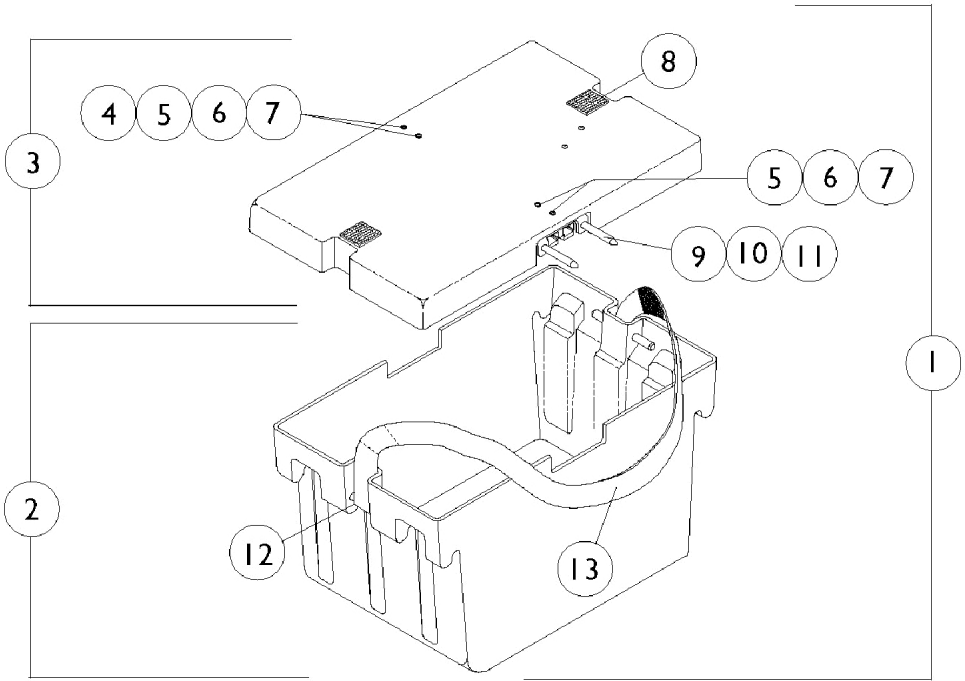

Front Battery Box

Group 24 Batteries

Front Battery Box Group 24 Batteries

Item Number	Note	Part Number	Description	Quantity Per	
				Package	Assembly
1		1039705	Battery Box Assembly w/ Black Battery Connector, Front	1	1
2		1041439	Battery Box Bottom Assembly, Front	1	1
3		1041432	Battery Box Lid Assembly w/ Black Battery Connector, Front	1	1
4		1041420	Bracket, Connector Guide Mounting	1	2
5		1043599-NLA	NLA - Washer, Flat (5/32 x 3/8 x 1/32")	1	4
6		1039773-NLA	NLA - Screw, Phillips Pan Head (#6-32 x 1-1/8")	1	4
7		P0870X050-NLA	NLA - Nut, Keps (#6-32)	1	4
8		1070504-NLA	NLA - Fastener, Hook with Adhesive Back (1" W x 1" L)	1	2
9		1041421	Pin, Connector Guide	1	2
10		1041422	Ring, Retaining	1	4
11		1041420	Bracket, Connector Guide Mounting	1	2
12		1041433-NLA	NLA - Pin, Handle	1	2
13		1041435	Handle, Strap, Front Battery Box, Black	1	1
	A,B	1041426-NLA	NLA - Harness, Front Wiring	1	1

NOTE: A - Not Shown
B - Replace with Item 3 part # 1041432 battery box lid assembly.