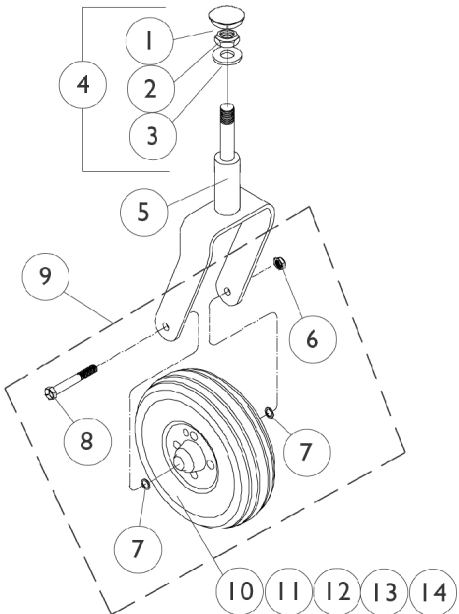

6" and 8" Caster

6" Caster Assembly

8" Caster Assembly

6" and 8" Caster

Item Number	Note	Part Number	Description	Quantity Per	
				Package	Assembly
1		1027600-NLA	NLA - Cap, Black	1	1
2		1028550	Locknut (5/8-18)	1	1
3		1041444	Washer, Nylon (5/8 x 1-5/16 x 1/8")	1	1
4	A	1050173-NLA	NLA - Hardware, Caster Fork Mounting	1	1
5	B	8881039740-NL	NLA - Fork and Stem Assembly (8" Caster)	1	1
		A			
5	B	8881056370-NL	NLA - Fork, Shock, Color (8")	1	1
		A			
5	B	8881041458	Fork and Stem Assembly (6" Caster)	1	1
5	B	8881056379	Fork, Shock, Color (6")	1	1
6		7930331-NLA	NLA - Locknut (7/16-20")	25	1
7		7930329	Washer, Steel (15/32 x 5/8 x 3/64")	25	2
8		1025726	Screw, Hex Head (7/16-20 x 3-1/4")	1	1
8		1058744-NLA	NLA - Screw, Hex Head (7/16-20 x 3-1/2")	1	1
9		1042489	Hardware, Caster Axle	1	2
9		1058890-NLA	NLA - Hardware, Caster, Shock Fork (Pair)	2	1
10		1002002	Wheel Assembly w/ Bearings, Pneumatic (8" x 2")	1	1
10		1070811	Wheel Assembly, Semi-Pneumatic, Urethane, Light Grey (8" x 1-3/4")	1	1
10	C	1072014-NLA	NLA - Wheel Assembly, Semi-Pneumatic, Urethane (6" x 2")	1	1
10	D	1115179	Wheel Assembly, Semi-Pneumatic, Urethane, Deep Profile, Grey Tire/Black Hub (6" x 2")	1	1
10	D	1122066	Wheel Assembly, Semi-Pneumatic, Urethane, Deep Profile, Grey Tire/Black Hub (6" x 2") (Pair)	2	1
11		40176X034	Tire, Pneumatic (8" x 2")	1	1
12		1034942	Tube, Pneumatic Inner (8 x 2")	1	1
13		1006049	Bearing (7/16")	1	2
14		1020592	Spacer, Bearing (7/16 x 5/8 x 1-3/4")	1	1

NOTE: A - Includes Items 1-3.
 B - Specify frame color when ordering.
 C - Service part No Longer Available 8/15/03. Due to product improvement, order (pair) part number 1122066 dated after 8/14/03 so each side matches. The deep profile caster has 2 tread grooves w/ round corners instead of 4 tread grooves w/ square corners.
 D - Service part after 8/14/03