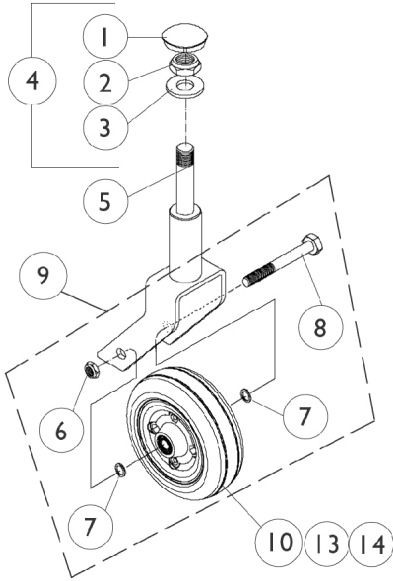

6" and 8" Caster

6" Caster Assembly

8" Caster Assembly

6" and 8" Caster

Item Number	Note	Part Number	Description	Quantity Per	
				Package	Assembly
1		1027600-NLA	NLA - Cap, Black	1	1
2		1028550	Locknut (5/8-18)	1	1
3		1041444	Washer, Nylon (5/8 x 1-5/16 x 1/8")	1	1
4	A	1050173-NLA	NLA - Hardware, Caster Fork Mounting	1	1
5	B	8881039740-NL	NLA - Fork and Stem Assembly (8" Caster)	1	1
		A			
5	B	8881056370-NL	NLA - Fork, Shock, Color (8")	1	1
		A			
5	B	8881041458	Fork and Stem Assembly (6" Caster)	1	1
5	B	8881056379	Fork, Shock, Color (6")	1	1
6		7930331-NLA	NLA - Locknut (7/16-20")	25	1
7		7930329	Washer, Steel (15/32 x 5/8 x 3/64")	25	2
8		1025726	Screw, Hex Head (7/16-20 x 3-1/4")	1	1
8		1058744-NLA	NLA - Screw, Hex Head (7/16-20 x 3-1/2")	1	1
9		1042489	Hardware, Caster Axle	1	2
9		1058890-NLA	NLA - Hardware, Caster, Shock Fork (Pair)	2	1
10		1002002	Wheel Assembly w/ Bearings, Pneumatic (8" x 2")	1	1
10		1070811	Wheel Assembly, Semi-Pneumatic, Urethane, Light Grey (8" x 1-3/4")	1	1
10	C	1072014-NLA	NLA - Wheel Assembly, Semi-Pneumatic, Urethane (6" x 2")	1	1
10	D	1115179	Wheel Assembly, Semi-Pneumatic, Urethane, Deep Profile, Grey Tire/Black Hub (6" x 2")	1	1
10	D	1122066	Wheel Assembly, Semi-Pneumatic, Urethane, Deep Profile, Grey Tire/Black Hub (6" x 2") (Pair)	2	1
11		40176X034	Tire, Pneumatic (8" x 2")	1	1
12		1034942	Tube, Pneumatic Inner (8 x 2")	1	1
13		1006049	Bearing (7/16")	1	2
14		1020592	Spacer, Bearing (7/16 x 5/8 x 1-3/4")	1	1

NOTE: A - Includes Items 1-3.
 B - Specify frame color when ordering.
 C - Service part No Longer Available 8/15/03. Due to product improvement, order (pair) part number 1122066 dated after 8/14/03 so each side matches. The deep profile caster has 2 tread grooves w/ round corners instead of 4 tread grooves w/ square corners.
 D - Service part after 8/14/03