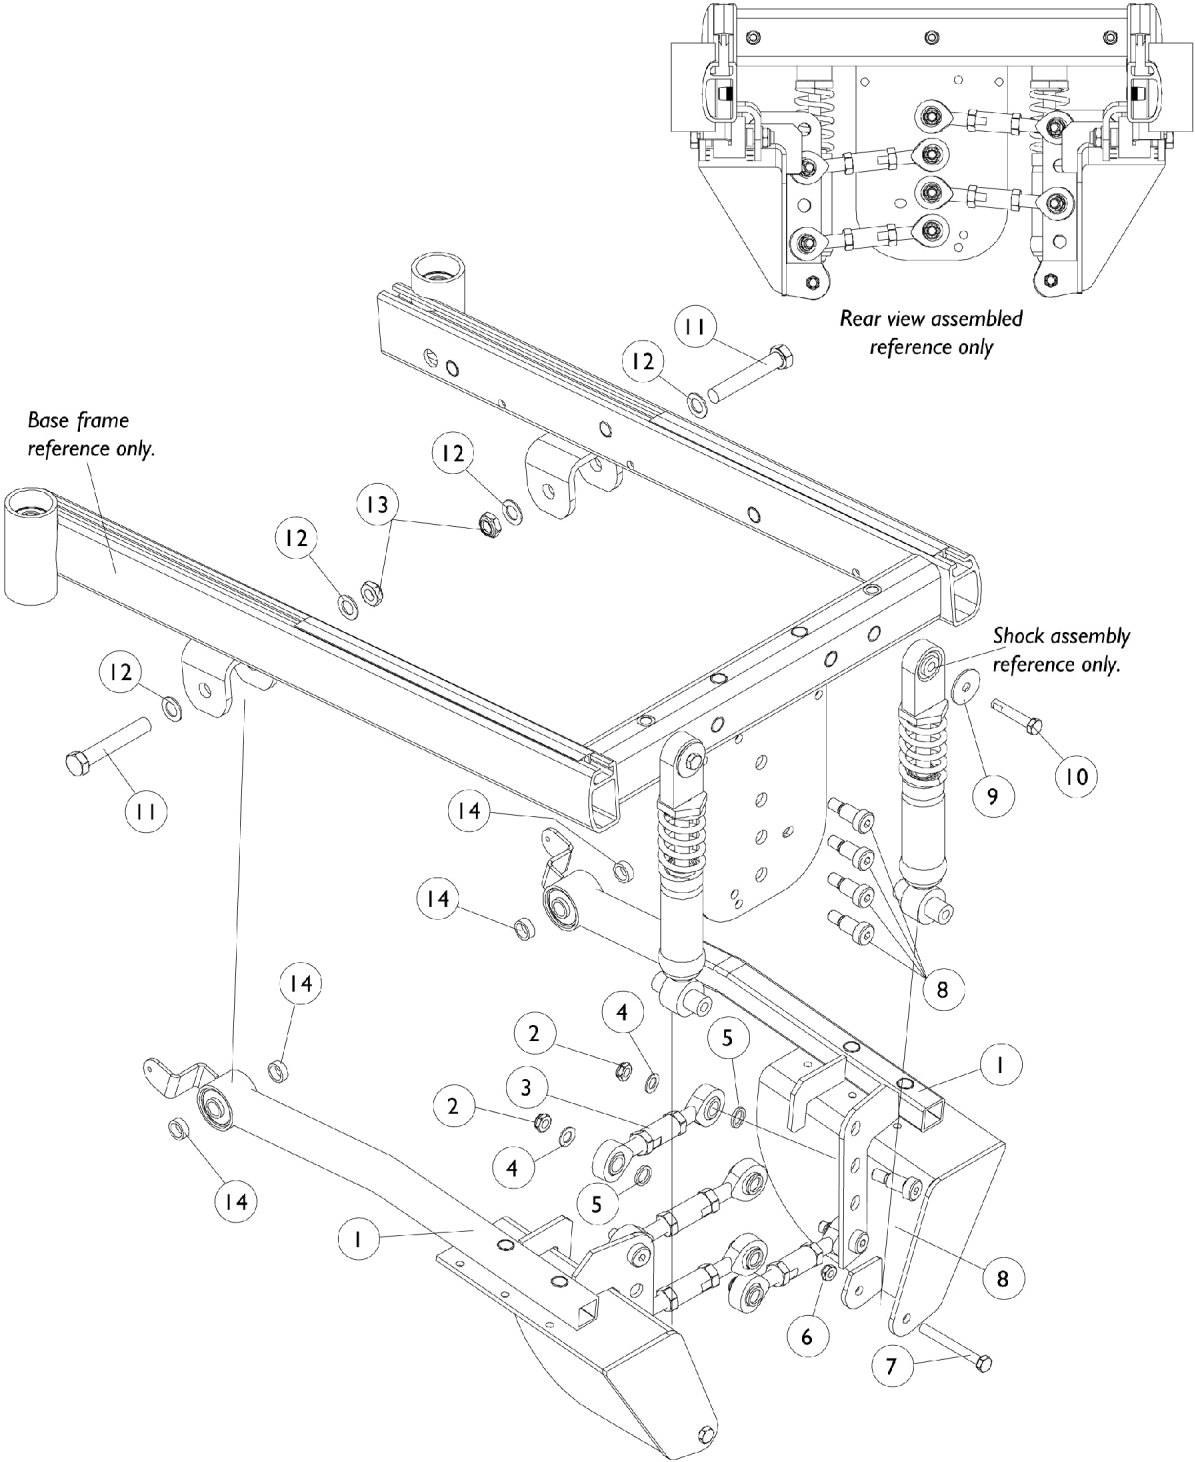

Swing Arms and Suspension Attaching Hardware

Swing Arms and Suspension Attaching Hardware

Item Number	Note	Part Number	Description	Quantity Per	
				Package	Assembly
1		1086287-NLA	NLA - Swing Arm w/ Rubber Bushing Assembly, Black - Right	1	1
1		1086288-NLA	NLA - Swing Arm w/ Rubber Bushing Assembly, Black - Left	1	1
2		1028486	Locknut, Low Profile (3/8-16)	1	8
3		1086324-NLA	NLA - Tie Rod Assembly	1	4
4		1065214	Washer, Flat (3/8 x 11/16 x 1/16")	1	8
5		1092408-NLA	NLA - Washer, Steel (1/2 x 11/16 x 3/32")	1	8
6		1028769	Locknut (5/16-18)	1	2
7		1042486	Screw, Hex Head (5/16-18 x 2-3/4")	1	2
8		1086313-NLA	NLA - Screw, Shoulder Hex Socket Head (1/2 x 3/4", 3/8-16)	1	8
9		1092409	Washer, Steel (5/16 x 1-1/4 x 1/16")	1	2
10		1043627-NLA	NLA - Screw, Hex Head w/ Patch (5/16-18 x 1-3/4")	1	2
11		1090783-NLA	NLA - Screw, Hex Head (1/2-13 x 3")	1	2
12		1026174	Washer (1/2 x 7/8 x 3/64")	1	4
13		1050169-NLA	NLA - Locknut (1/2-13)	1	2
14		1086328-NLA	NLA - Spacer (1/2 x 11/16 x 1/4")	1	4