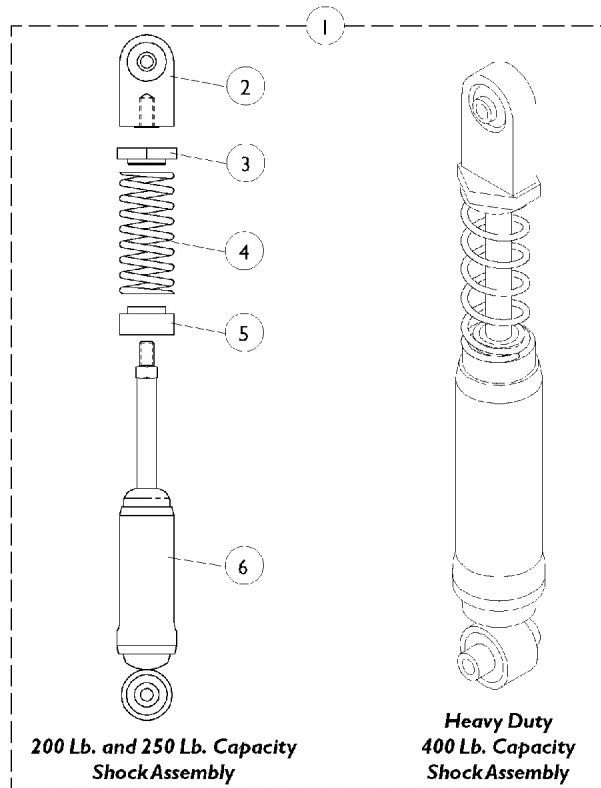

Shock Absorbers

Shock Absorbers

Item Number	Note	Part Number	Description	Quantity Per	
				Package	Assembly
1	A,C	1041419-NLA	NLA - Shock Assembly, (RWD) Standard	1	1
1	A,D	1039660	Shock Assembly, (RWD) Heavy Duty	1	1
1	A,B,E	1070371-NLA	NLA - Shock Assembly, (MWD) Heavy Duty	1	1
2		1041431	Shock Eyelet Assembly	1	1
3		1054481-NLA	NLA - Retainer, Shock Spring, Upper	1	1
4	C	1043595-NLA	NLA - Spring, Shock, Standard	1	1
4	D	1043596-NLA	NLA - Spring, Shock, Heavy Duty	1	1
5		1042466-NLA	NLA - Retainer, Shock Spring, Lower	1	1
6		1039659-NLA	NLA - Absorber, Shock	1	1

NOTE: A - Includes items 2 - 6.
 B - Due to spring compression, the heavy duty shock absorber is not saleable as individual components.
 C - Junior, 200 pound capacity
 D - 250 pound capacity
 E - 400 pound capacity