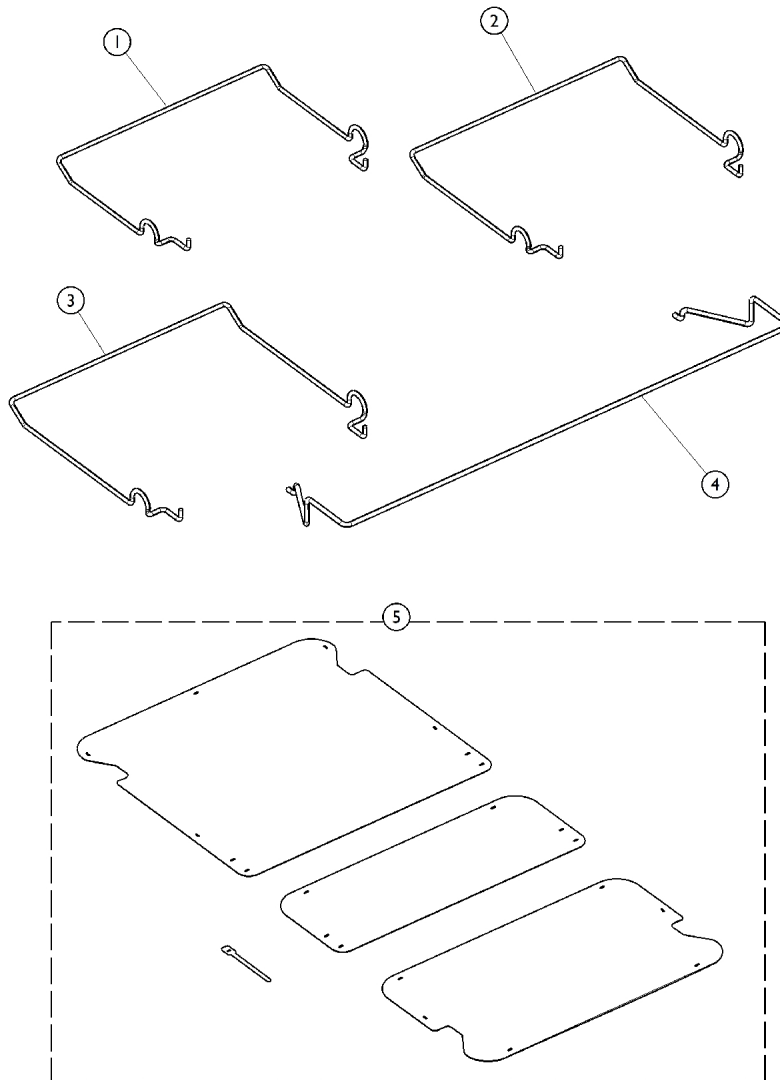

Miscellaneous Options - Wireframes and Pan Decks

Item Number	Note	Part Number	Description	Quantity Per	
				Package	Assembly
1		1152550	Wall Bumper Standard	1	1
2		IHCSWBL	Wall Bumper Long	1	1
3		1157339-NLA	NLA - Wireform, Custom - 80" (15-15/16")	1	1
4		1152549	Keeper, Mattress (36" W)	1	1
4		1159576	Keeper, Mattress (42" W)	1	1
4		1159606-NLA	NLA - Keeper, Mattress (39" W)	1	1
5		1153380-NLA	NLA - Aftermarket Pan Deck Kit	1	1