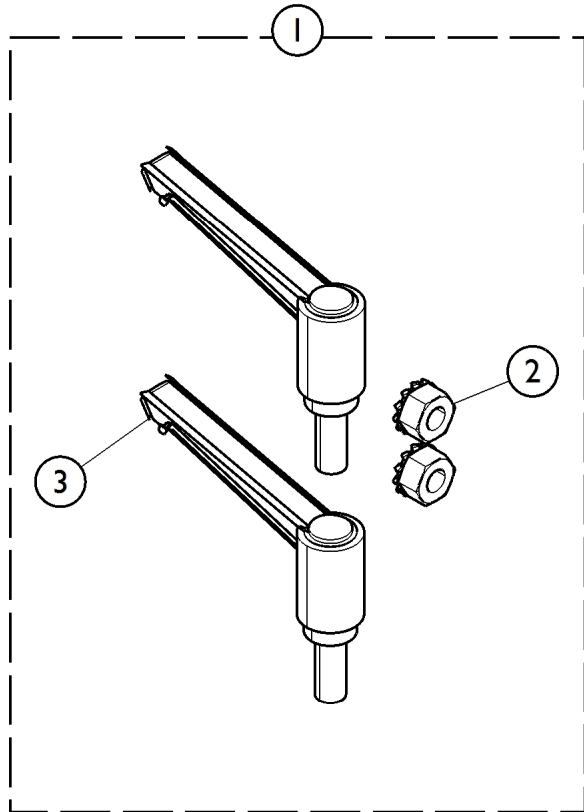

# Assist Bar and Rail Hardware

## Assist Bar and Rail Hardware

Item Number	Note	Part Number	Description	Quantity Per	
				Package	Assembly
1	A	1153370-NLA	Kit, Assist Bar/Rail Mounting Hardware	1	1
2			NLA - Nut, Hex Keps (5/16-18)	2	1
3			NLA - Handle, Clamping	2	1
4	B	1159610	Kit, Assist Bar Mounting Hardware	1	1
5			Screw, Round Head, Square Neck (5/16-18 x 3/4")	1	2
6			Nut, Hex Head, Flange (5/16-18)	1	2
7			Holster, Pendant	1	1
8			Bolt, Hex Head (5/16-18 x 1")	1	2
9			Lock Washer, External Tooth (5/16)	1	2
10			Knob, Phenolic (5/16-18)	1	2
			Loop (1" x 3")	1	1
			Label, Caution, Operation, AB French	1	2
			Instruction Sheet, Assist Bar	1	1
4	B	1153764	Kit, Assist Rail Mounting Hardware	1	1
5			Screw, Round Head, Square Neck (5/16-18 x 3/4")	1	2
6			Nut, Hex Head, Flange (5/16-18)	1	2
7			Holster, Pendant	1	1
8			Bolt, Hex Head (5/16-18 x 1")	1	2
9			Lock Washer, External Tooth (5/16)	1	2
10			Knob, Phenolic (5/16-18)	1	2
			Instruction Sheet, Assist Rail	1	1
7		1186847	Holster, Pendant	1	1