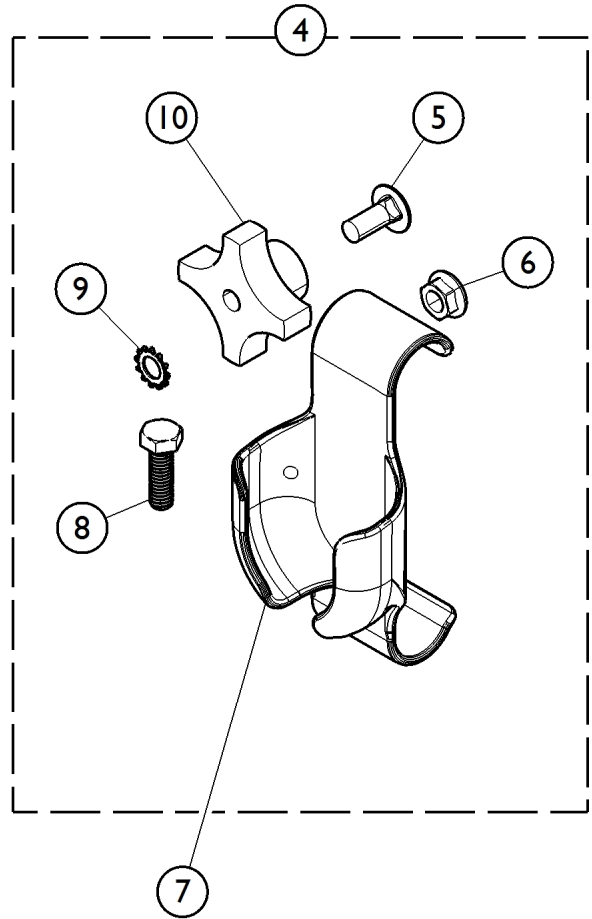

# Assist Bar and Rail Hardware

## Assist Bar and Rail Hardware

Item Number	Note	Part Number	Description	Quantity Per	
				Package	Assembly
1	A	1153370-NLA	Kit, Assist Bar/Rail Mounting Hardware	1	1
2			NLA - Nut, Hex Keps (5/16-18)	2	1
3			NLA - Handle, Clamping	2	1
4	B	1159610	Kit, Assist Bar Mounting Hardware	1	1
5			Screw, Round Head, Square Neck (5/16-18 x 3/4")	1	2
6			Nut, Hex Head, Flange (5/16-18)	1	2
7			Holster, Pendant	1	1
8			Bolt, Hex Head (5/16-18 x 1")	1	2
9			Lock Washer, External Tooth (5/16)	1	2
10			Knob, Phenolic (5/16-18)	1	2
			Loop (1" x 3")	1	1
			Label, Caution, Operation, AB French	1	2
			Instruction Sheet, Assist Bar	1	1
4	B	1153764	Kit, Assist Rail Mounting Hardware	1	1
5			Screw, Round Head, Square Neck (5/16-18 x 3/4")	1	2
6			Nut, Hex Head, Flange (5/16-18)	1	2
7			Holster, Pendant	1	1
8			Bolt, Hex Head (5/16-18 x 1")	1	2
9			Lock Washer, External Tooth (5/16)	1	2
10			Knob, Phenolic (5/16-18)	1	2
			Instruction Sheet, Assist Rail	1	1
7		1186847	Holster, Pendant	1	1