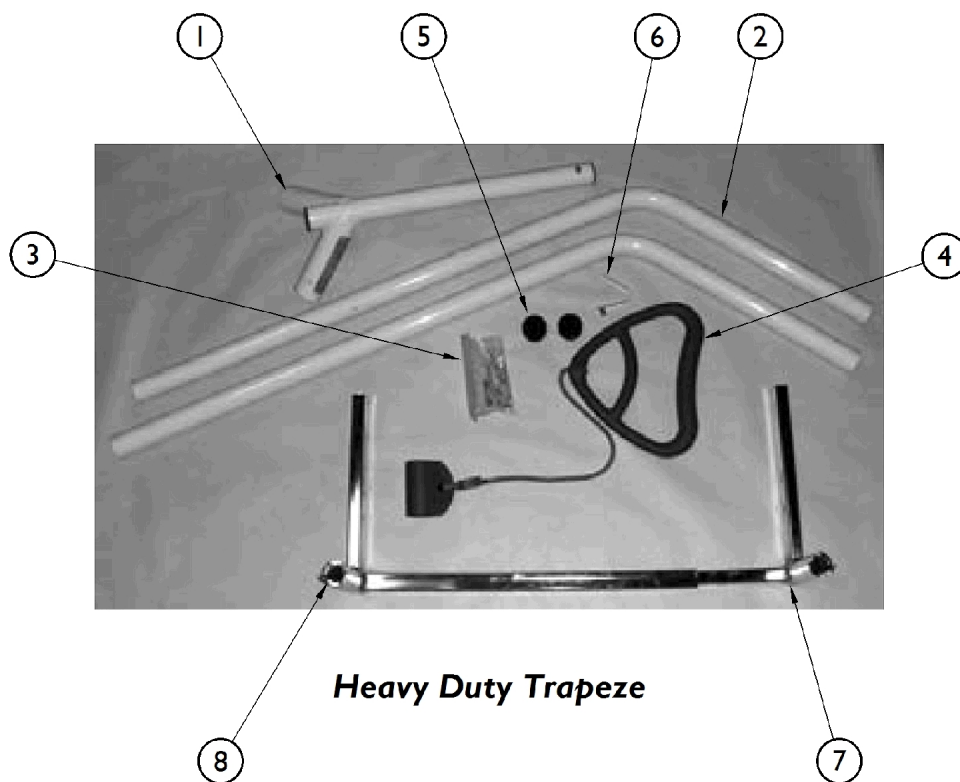

Trapeze

Standard Trapeze

Heavy Duty Trapeze

Trapeze

Item Number	Note	Part Number	Description	Quantity Per	
				Package	Assembly
1	A	IHCSTRP-NLA	NLA - Standard Trapeze	1	1
2		1153383-NLA	NLA - Standard Trapeze Bar	1	1
3		1146345-NLA	NLA - Plug Button, Round, Black (1-1/2")	1	1
4		1147186-NLA	NLA - Button, Snap	1	1
5	C	1153381-NLA	NLA - Kit, Hardware - Standard Trapeze	1	1
6			NLA - Lock Nut, Purple Insert (1/4-20)	2	1
7			Washer (3/4 x 1 x 11/64)	2	1
8		1147563-NLA	Handle, Trapeze Bar	1	1
9	D	1147610-NLA	NLA - Bracket, Mounting, Trapeze - Right	1	1
10	D	1147611-NLA	NLA - Bracket, Mounting, Trapeze - Left	1	1
11	E	1152551	Wireform, Trapeze - 80" (14-7/16")	1	1
12	B	IHCSTRPHD	Heavy Duty Trapeze	1	1
13		1153384	NLA - Boom, Heavy Duty Trapeze	1	1
14		1147211	NLA - Heavy Duty Trapeze Bar	1	2
15	C	1153382-NLA	NLA - Kit, Hardware - Heavy Duty Trapeze	1	1
16			Screw, Hex Head Cap (1/4-20 x 2-1/4")	2	1
17			NLA - Lock Nut, Purple Insert (1/4-20)	2	1
18		1147563	Handle, Trapeze Bar	1	1
19		1146345	NLA - Plug Button, Round, Black (1-1/2")	1	2
20		1147186	NLA - Button, Snap	1	2
21	D	1147610	NLA - Bracket, Mounting, Trapeze - Right	1	1
22	D	1147611	NLA - Bracket, Mounting, Trapeze - Left	1	1
23	E	1152551	Wireform, Trapeze - 80" (14-7/16")	1	1

NOTE: A - Includes items 1 - 8.
 B - Includes items 1 - 9.
 C - Includes (2) Screws and (2) Lock Nuts (2).
 D - Order as a pair only.
 E - Not shown in pictures.