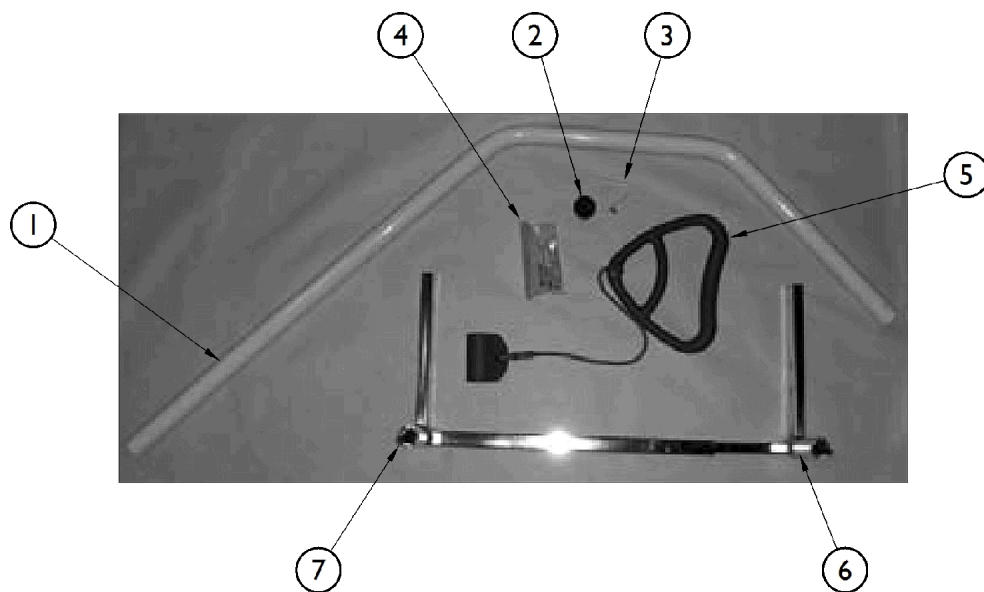

Trapeze

Standard Trapeze

Heavy Duty Trapeze

Trapeze

Item Number	Note	Part Number	Description	Quantity Per	
				Package	Assembly
1	A	IHCSTRP-NLA	NLA - Standard Trapeze	1	1
2		1153383-NLA	NLA - Standard Trapeze Bar	1	1
3		1146345-NLA	NLA - Plug Button, Round, Black (1-1/2")	1	1
4		1147186-NLA	NLA - Button, Snap	1	1
5	C	1153381-NLA	NLA - Kit, Hardware - Standard Trapeze	1	1
6			NLA - Lock Nut, Purple Insert (1/4-20)	2	1
7			Washer (3/4 x 1 x 11/64)	2	1
8		1147563-NLA	Handle, Trapeze Bar	1	1
9	D	1147610-NLA	NLA - Bracket, Mounting, Trapeze - Right	1	1
10	D	1147611-NLA	NLA - Bracket, Mounting, Trapeze - Left	1	1
11	E	1152551	Wireform, Trapeze - 80" (14-7/16")	1	1
12	B	IHCSTRPHD	Heavy Duty Trapeze	1	1
13		1153384	NLA - Boom, Heavy Duty Trapeze	1	1
14		1147211	NLA - Heavy Duty Trapeze Bar	1	2
15	C	1153382-NLA	NLA - Kit, Hardware - Heavy Duty Trapeze	1	1
16			Screw, Hex Head Cap (1/4-20 x 2-1/4")	2	1
17			NLA - Lock Nut, Purple Insert (1/4-20)	2	1
18		1147563	Handle, Trapeze Bar	1	1
19		1146345	NLA - Plug Button, Round, Black (1-1/2")	1	2
20		1147186	NLA - Button, Snap	1	2
21	D	1147610	NLA - Bracket, Mounting, Trapeze - Right	1	1
22	D	1147611	NLA - Bracket, Mounting, Trapeze - Left	1	1
23	E	1152551	Wireform, Trapeze - 80" (14-7/16")	1	1

NOTE: A - Includes items 1 - 8.
 B - Includes items 1 - 9.
 C - Includes (2) Screws and (2) Lock Nuts (2).
 D - Order as a pair only.
 E - Not shown in pictures.