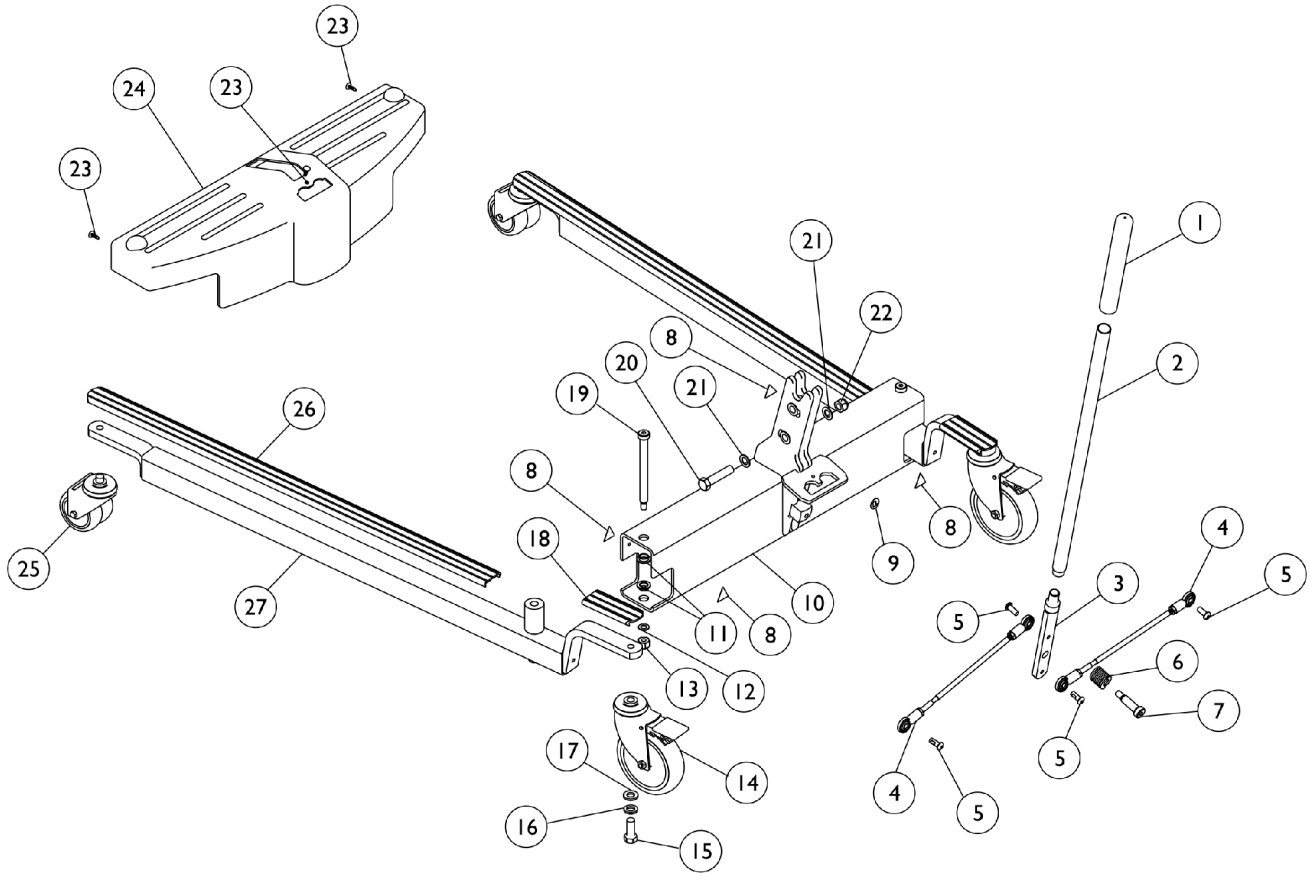

# Base Assembly - RPL600-1 (Before 7/2/10)

## Base Assembly - RPL600-1 (Before 7/2/10)

Item Number	Note	Part Number	Description	Quantity Per	
				Package	Assembly
1		1032246	Grip, Cane	1	1
2		1078287	Handle, Grey	1	1
3		1078289-NLA	NLA - Handle, Mount	1	1
4		1065152	Tie Rod Assembly	1	2
5		1065215	Screw, Socket Button Head w/ Patch (5/16-18 x 3/4")	1	2
6		1064122	Spring, Compression (1 x 1-1/16 x 1/8")	1	1
7		1029134	Screw, Shoulder Hex Socket Head w/ Patch (1/2" x 1-1/4", 3/8-16)	1	1
8		1079112	Label, Attention	1	4
9		1079113	Label, Year of Manufacture	1	1
10	F	1078300	Cross Support	1	1
11		1062419	Bushing, Flanged	1	4
12		1065214	Washer, Flat (3/8 x 11/16 x 1/16")	1	2
1		1065216	Locknut (3/8-16)	1	1
14	D	1123539	Caster Assembly, Swivel w/ Brake (5")	1	2
	C,I	1110421	Kit, Caster Assembly, Swivel w/ Brake (5") (Pair)	1	1
			Caster Assembly, Swivel w/ Brake (5")	1	2
			Bushing (15/32 x 1-1/16 x 9/32")	1	2
			Instruction Sheet	1	1
15		1073884	Screw, Hex Head (1/2-13 x 1-1/4")	1	2
16		1014371	Lockwasher (1/2")	1	2
17		1073885-NLA	NLA - Washer (1/2 x 15/16 x 1/8")	1	2
18		1079137	Cover, Rear Leg (Short) - Low Base/ Standard Base	1	2
19		1062424	Screw, Shoulder Hex Socket Head (1/2" x 5", 3/8-16)	1	2
20		1078979	Screw, Hex Head (1/2-13 x 2-1/4")	1	1
21		1026174	Washer (1/2 x 7/8 x 3/64")	1	2
22		1078981	Locknut (1/2-13)	1	1
23		1023632	Clip, Shroud	1	3
24	H	1078290-NLA	NLA - Shroud	1	1
24		1156185	Shroud	1	1
25	E	1123560	Caster, Swivel Dual (3")	1	2
26		1070114	Cover, Front Leg (Long)	1	2
27	A,G	1095672	Leg, Adjustable, Low Base, Grey	1	2
	C	1095674	Kit, Legs Adjustable, Low Base, Pair with Covers	1	1
27			Leg, Adjustable, Low Base, Grey	1	2
26			Cover, Front Leg (Long)	1	2
18			Cover, Rear Leg (Short) - Low Base/ Standard Base	1	2
	B,C	1079810	Kit, Base - Low, Adjustable	1	1