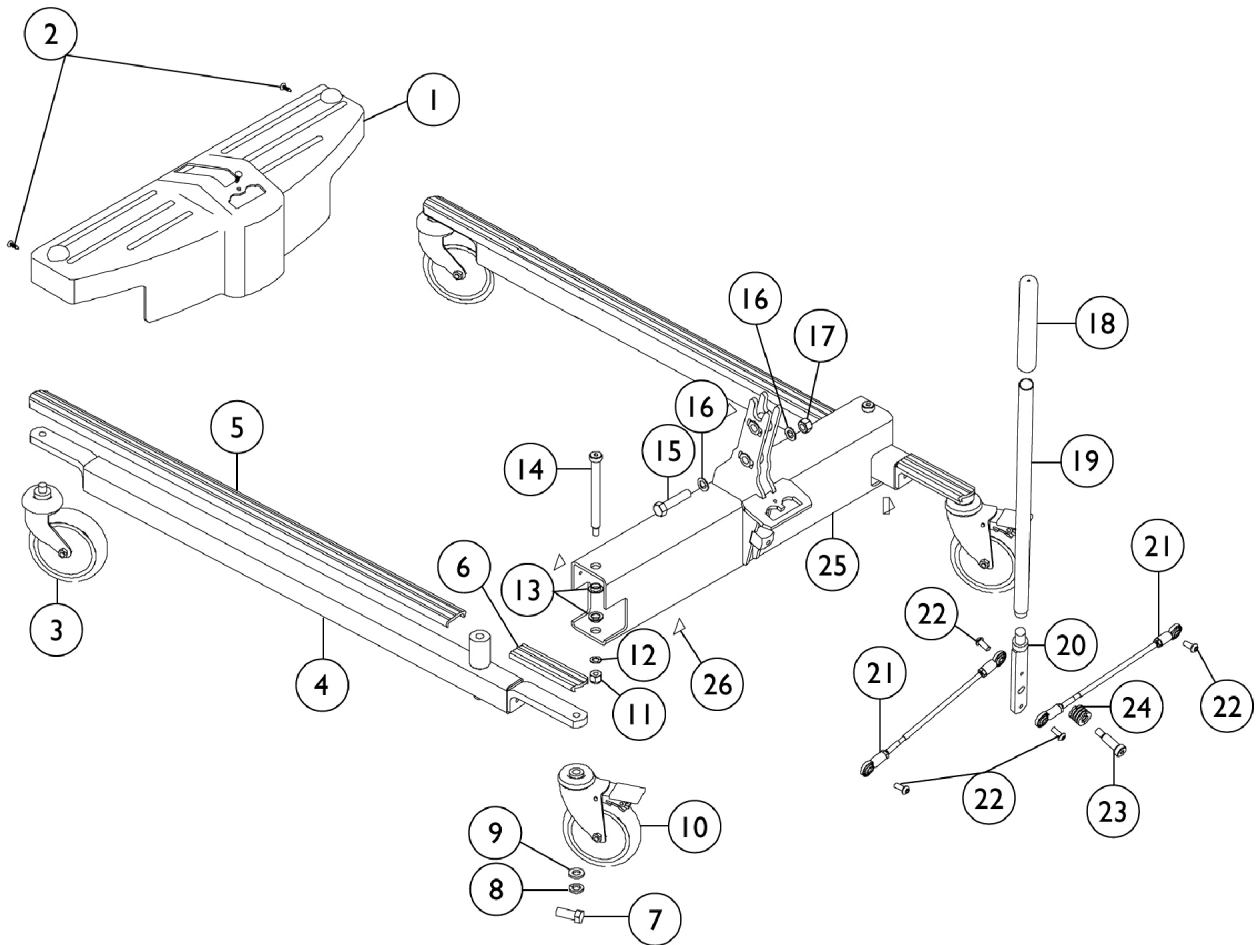

# Base Assembly

Model - RPA600-1

# Base Assembly

## Model - RPA600-1

Item Number	Note	Part Number	Description	Quantity Per	
				Package	Assembly
1	E	1078290-NLA	NLA - Shroud	1	1
1		1156185	Shroud	1	1
2		1023632	Clip, Shroud	1	3
3	A	1070957-NLA	NLA - Caster, Swivel, Front - Adjustable Base (5")	1	2
3		1123545	Caster Assembly, Swivel (5")	1	2
	B	1110422	Kit, Caster Assembly, Swivel (5") (Pair)	1	1
3			Caster Assembly, Swivel (5")	2	1
4	D	1095672	Leg, Adjustable, Low Base, Grey	1	2
	B	1095674	Kit, Legs Adjustable, Low Base, Pair with Covers	1	1
4			Leg, Adjustable, Low Base, Grey	1	2
5			Cover, Front Leg (Long)	1	2
6			Cover, Rear Leg (Short) - Low Base/ Standard Base	1	2
5		1070114	Cover, Front Leg (Long)	1	2
6		1073195-NLA	NLA - Cover, Rear Leg - Standard Base	1	2
6		1079137	Cover, Rear Leg (Short) - Low Base/ Standard Base	1	2
7		1073884	Screw, Hex Head (1/2-13 x 1-1/4")	1	2
8		1014371	Lockwasher (1/2")	1	2
9		1073885-NLA	NLA - Washer (1/2 x 15/16 x 1/8")	1	2
10		1123539	Caster Assembly, Swivel w/ Brake (5")	1	2
	B,F	1110421	Kit, Caster Assembly, Swivel w/ Brake (5") (Pair)	1	1
			Caster Assembly, Swivel w/ Brake (5")	1	2
			Bushing (15/32 x 1-1/16 x 9/32")	1	2
			Instruction Sheet	1	1
11		1065216	Locknut (3/8-16)	1	2
12		1065214	Washer, Flat (3/8 x 11/16 x 1/16")	1	2
13		1062419	Bushing, Flanged	1	4
14		1062424	Screw, Shoulder Hex Socket Head (1/2" x 5", 3/8-16)	1	2
15		1078979	Screw, Hex Head (1/2-13 x 2-1/4")	1	1
16		1026174	Washer (1/2 x 7/8 x 3/64")	1	2
17		1078981	Locknut (1/2-13)	1	1
18		1032246	Grip, Cane	1	1
19		1078287	Handle, Grey	1	1
20		1156176	Handle, Mounting	1	1
21		1065152	Tie Rod Assembly	1	2
22		1155720	Screw, Socket, Button Head w/ Patch (5/16-18 x 13/16")	1	4
23		1029134	Screw, Shoulder Hex Socket Head w/ Patch (1/2" x 1-1/4", 3/8-16)	1	1
24		1064122	Spring, Compression (1 x 1-1/16 x 1/8")	1	1
25	C	1078300	Cross Support	1	1
26		1079112	Label, Attention	1	4