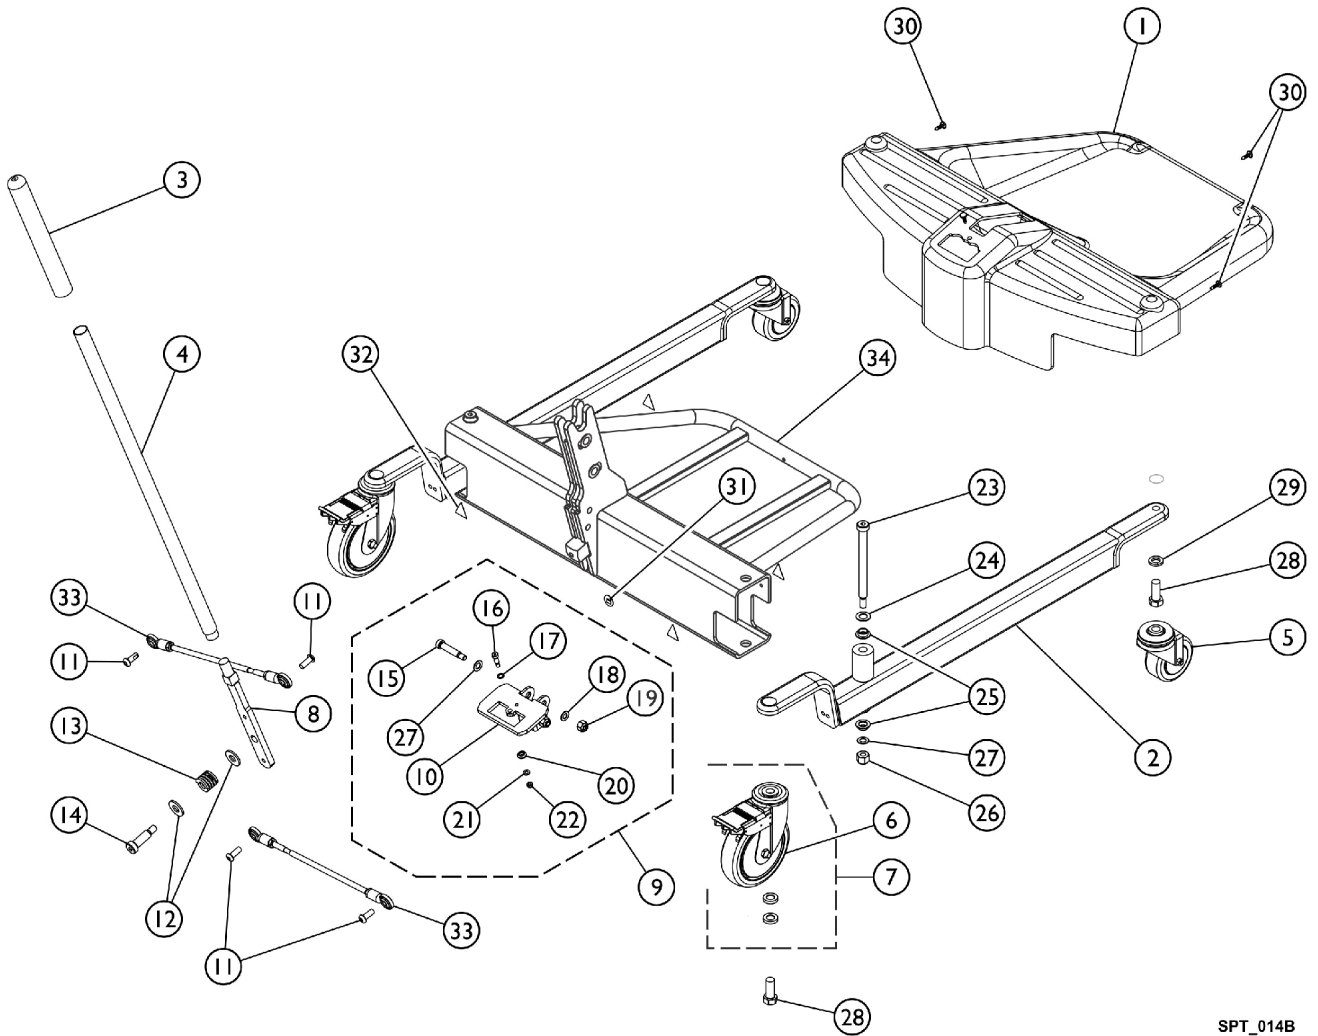

## Model RPS350-1

## Base Assembly (After 7/1/10) Model RPS350-1

Item Number	Note	Part Number	Description	Quantity Per	
				Package	Assembly
1		1156179	Shroud, Footrest	1	1
2		1095671	Leg, Single	1	2
3		1032246	Grip, Cane	1	1
4		1078287	Handle, Grey	1	1
5		1155118	Caster, Swivel (3")	1	2
6	A	1123539	Caster Assembly, Swivel w/ Brake (5")	1	2
7	B	1110421	Kit, Caster Assembly, Swivel w/ Brake (5") (Pair)	1	1
			Caster Assembly, Swivel w/ Brake (5")	1	2
			Bushing (15/32 x 1-1/16 x 9/32")	1	2
			Instruction Sheet	1	1
8		1156176	Handle, Mounting	1	1
9	C	1169830	Kit, Index Plate w/ Hardware	1	1
10			Bracket, Index Plate	1	1
15			Screw, Shoulder Hex Socket Head (3/8 x 1-1/2", 5/16-18)	1	2
16			Screw, Shoulder, Hex Socket (1/4 x 1/2", 10-32)	1	1
17			Washer, Flat (1/4 x 3/8 x 1/16)	1	1
18			Washer, Flat (5/16 x 5/8 x 1/16")	1	2
19			Locknut (5/16-18)	1	2
20			Roller, Index Plate	1	1
21			Washer, Flat (7/32 x 13/32 x 1/16)	1	1
22			Locknut (#10-32)	1	1
27			Washer, Flat (3/8 x 11/16 x 1/16")	1	2
11		1155720	Screw, Socket, Button Head w/ Patch (5/16-18 x 13/16")	1	4
12		1068305	Washer (1/2")	1	2
13		1064122	Spring, Compression (1 x 1-1/16 x 1/8")	1	1
14		1029134	Screw, Shoulder Hex Socket Head w/ Patch (1/2" x 1-1/4", 3/8-16)	1	1
23		1062424	Screw, Shoulder Hex Socket Head (1/2" x 5", 3/8-16)	1	2
24		1026174	Washer (1/2 x 7/8 x 3/64")	1	4
25		1062419	Bushing, Flanged	1	4
26		1065216	Locknut (3/8-16)	1	2
27		1065214	Washer, Flat (3/8 x 11/16 x 1/16")	1	3
28		1073884	Screw, Hex Head (1/2-13 x 1-1/4")	1	2
29		1014371	Lockwasher (1/2")	1	4
30		1023632	Clip, Shroud	1	4
31		1079113	Label, Year of Manufacture	1	1
32		1079112	Label, Attention	1	4
33		1065152	Tie Rod Assembly	1	2
34		1147175	Cross Support with Footrest	1	1

NOTE: A - Also available as a part of a kit, see item 7 (1110421).  
 B - Kit includes (2) Swivel Casters, (2) Bushings, and an Instruction Sheet.  
 C - Kit includes items 10, 15 - 22, and item 27.