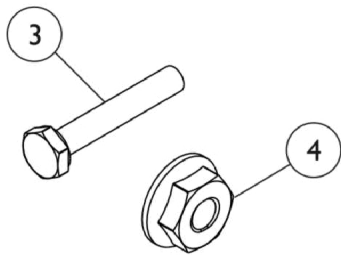

Hill Holder Wheel Locks

9695, Space Saver Arm, 9XT/9SL

Hill Holder Wheel Locks

9695, Space Saver Arm, 9XT/9SL

Item Number	Note	Part Number	Description	Quantity Per	
				Package	Assembly
1	A	1034212	Wheel Lock Assembly, Hill Holder, Push to Lock - Right	1	1
1	A	1034213	Wheel Lock Assembly, Hill Holder, Push to Lock - Left	1	1
1	B	1034214	Wheel Lock Assembly, Hill Holder, Pull to Lock - Right	1	1
1	B	1034215	Wheel Lock Assembly, Hill Holder, Pull to Lock - Left	1	1
2		47376X024	Tip, Rubber Wheel Lock Handle, Black	1	1
3		1021402	Bolt, Carriage (1/4-20 x 1-1/4")	1	1
4		1021403	Nut, Hex Flang (1/4-20)	1	1
NOTE: A - To be used with Adult style chairs. B - To be used with Hemi style chairs.					