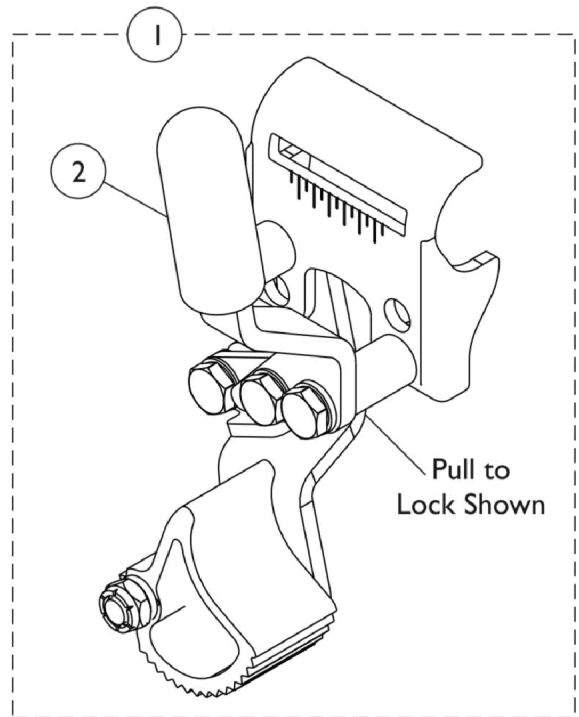

Hill Holder Wheel Locks

9695, Space Saver Arm, 9XT/9SL

Hill Holder Wheel Locks

9695, Space Saver Arm, 9XT/9SL

Item Number	Note	Part Number	Description	Quantity Per	
				Package	Assembly
1	A	1034212	Wheel Lock Assembly, Hill Holder, Push to Lock - Right	1	1
1	A	1034213	Wheel Lock Assembly, Hill Holder, Push to Lock - Left	1	1
1	B	1034214	Wheel Lock Assembly, Hill Holder, Pull to Lock - Right	1	1
1	B	1034215	Wheel Lock Assembly, Hill Holder, Pull to Lock - Left	1	1
2		47376X024	Tip, Rubber Wheel Lock Handle, Black	1	1
3		1021402	Bolt, Carriage (1/4-20 x 1-1/4")	1	1
4		1021403	Nut, Hex Flang (1/4-20)	1	1
NOTE: A - To be used with Adult style chairs. B - To be used with Hemi style chairs.					