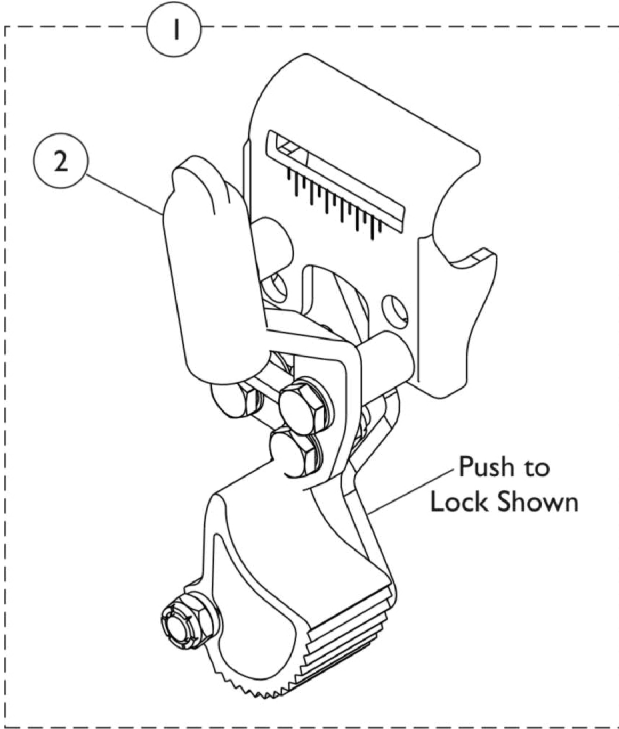

Hill Holder Wheel Locks

9695, Space Saver Arm, 9XT/9SL

Hill Holder Wheel Locks

9695, Space Saver Arm, 9XT/9SL

Item Number	Note	Part Number	Description	Quantity Per	
				Package	Assembly
1	A	1034212	Wheel Lock Assembly, Hill Holder, Push to Lock - Right	1	1
1	A	1034213	Wheel Lock Assembly, Hill Holder, Push to Lock - Left	1	1
1	B	1034214	Wheel Lock Assembly, Hill Holder, Pull to Lock - Right	1	1
1	B	1034215	Wheel Lock Assembly, Hill Holder, Pull to Lock - Left	1	1
2		47376X024	Tip, Rubber Wheel Lock Handle, Black	1	1
3		1021402	Bolt, Carriage (1/4-20 x 1-1/4")	1	1
4		1021403	Nut, Hex Flang (1/4-20)	1	1
NOTE: A - To be used with Adult style chairs. B - To be used with Hemi style chairs.					