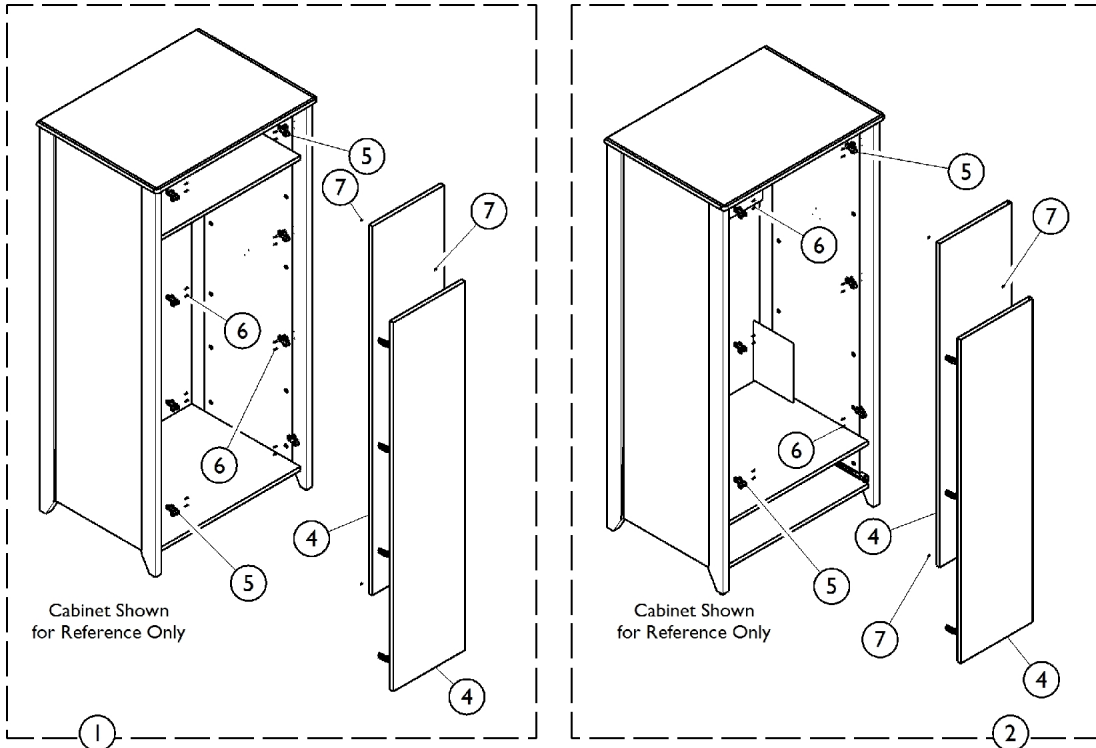

# Wardrobe Doors - Halifax

## Wardrobe Doors - Halifax

Item Number	Note	Part Number	Description	Quantity Per	
				Package	Assembly
1	A	1170996	Kit, Door Panel w/ Hardware, Double (43072)	1	1
4			Door Panel Assembly w/ Hinges	1	2
5			Hinge Plate, Salice	1	6
6			Screw, Phillips Pan Head (#8 x 5/8")	1	12
7			Pad, Felt	1	4
1	A	1174303	Kit, Door Panel w/ Hardware, Double (33072)	1	1
4			Door Panel Assembly w/ Hinges	1	2
5			Hinge Plate, Salice	1	6
6			Screw, Phillips Pan Head (#8 x 5/8")	1	12
7			Pad, Felt	1	4
2	A	1171001	Kit, Door Panel w/ Hardware, Double (43072-1)	1	1
4			Door Panel Assembly w/ Hinges	1	2
5			Hinge Plate, Salice	1	6
6			Screw, Phillips Pan Head (#8 x 5/8")	1	12
7			Pad, Felt	1	4
2	A	1174308	Kit, Door Panel w/ Hardware, Double (33072-1)	1	1
4			Door Panel Assembly w/ Hinges	1	2
5			Hinge Plate, Salice	1	6
6			Screw, Phillips Pan Head (#8 x 5/8")	1	12
7			Pad, Felt	1	4
3	A	1171006	Kit, Door Panel w/ Hardware, Double (43072-2)	1	1
4			Door Panel Assembly w/ Hinges	1	2
5			Hinge Plate, Salice	1	6
6			Screw, Phillips Pan Head (#8 x 5/8")	1	12
7			Pad, Felt	1	4
3	A	1174313	Kit, Door Panel w/ Hardware, Double (33072-2)	1	1
4			Door Panel Assembly w/ Hinges	1	2
5			Hinge Plate, Salice	1	6
6			Screw, Phillips Pan Head (#8 x 5/8")	1	12
7			Pad, Felt	1	4