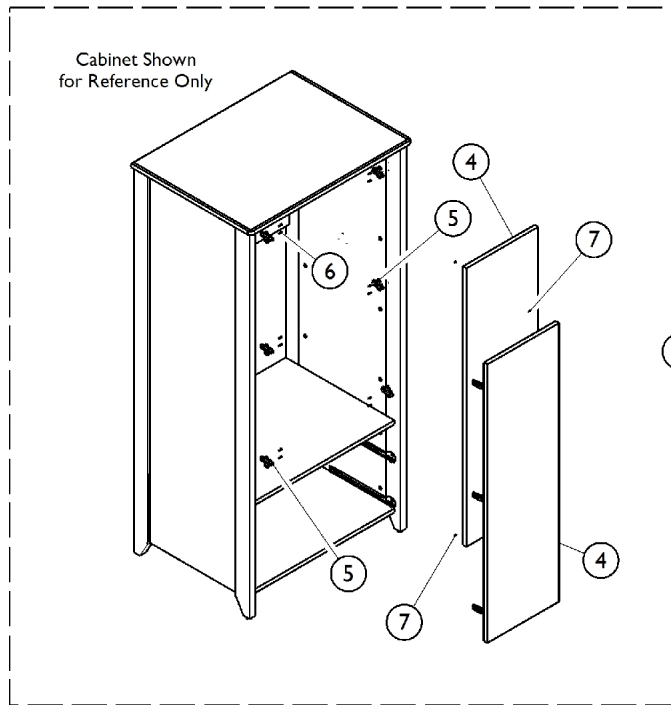

# Wardrobe Doors - Halifax

## Wardrobe Doors - Halifax

Item Number	Note	Part Number	Description	Quantity Per	
				Package	Assembly
1	A	1170996	Kit, Door Panel w/ Hardware, Double (43072)	1	1
4			Door Panel Assembly w/ Hinges	1	2
5			Hinge Plate, Salice	1	6
6			Screw, Phillips Pan Head (#8 x 5/8")	1	12
7			Pad, Felt	1	4
1	A	1174303	Kit, Door Panel w/ Hardware, Double (33072)	1	1
4			Door Panel Assembly w/ Hinges	1	2
5			Hinge Plate, Salice	1	6
6			Screw, Phillips Pan Head (#8 x 5/8")	1	12
7			Pad, Felt	1	4
2	A	1171001	Kit, Door Panel w/ Hardware, Double (43072-1)	1	1
4			Door Panel Assembly w/ Hinges	1	2
5			Hinge Plate, Salice	1	6
6			Screw, Phillips Pan Head (#8 x 5/8")	1	12
7			Pad, Felt	1	4
2	A	1174308	Kit, Door Panel w/ Hardware, Double (33072-1)	1	1
4			Door Panel Assembly w/ Hinges	1	2
5			Hinge Plate, Salice	1	6
6			Screw, Phillips Pan Head (#8 x 5/8")	1	12
7			Pad, Felt	1	4
3	A	1171006	Kit, Door Panel w/ Hardware, Double (43072-2)	1	1
4			Door Panel Assembly w/ Hinges	1	2
5			Hinge Plate, Salice	1	6
6			Screw, Phillips Pan Head (#8 x 5/8")	1	12
7			Pad, Felt	1	4
3	A	1174313	Kit, Door Panel w/ Hardware, Double (33072-2)	1	1
4			Door Panel Assembly w/ Hinges	1	2
5			Hinge Plate, Salice	1	6
6			Screw, Phillips Pan Head (#8 x 5/8")	1	12
7			Pad, Felt	1	4