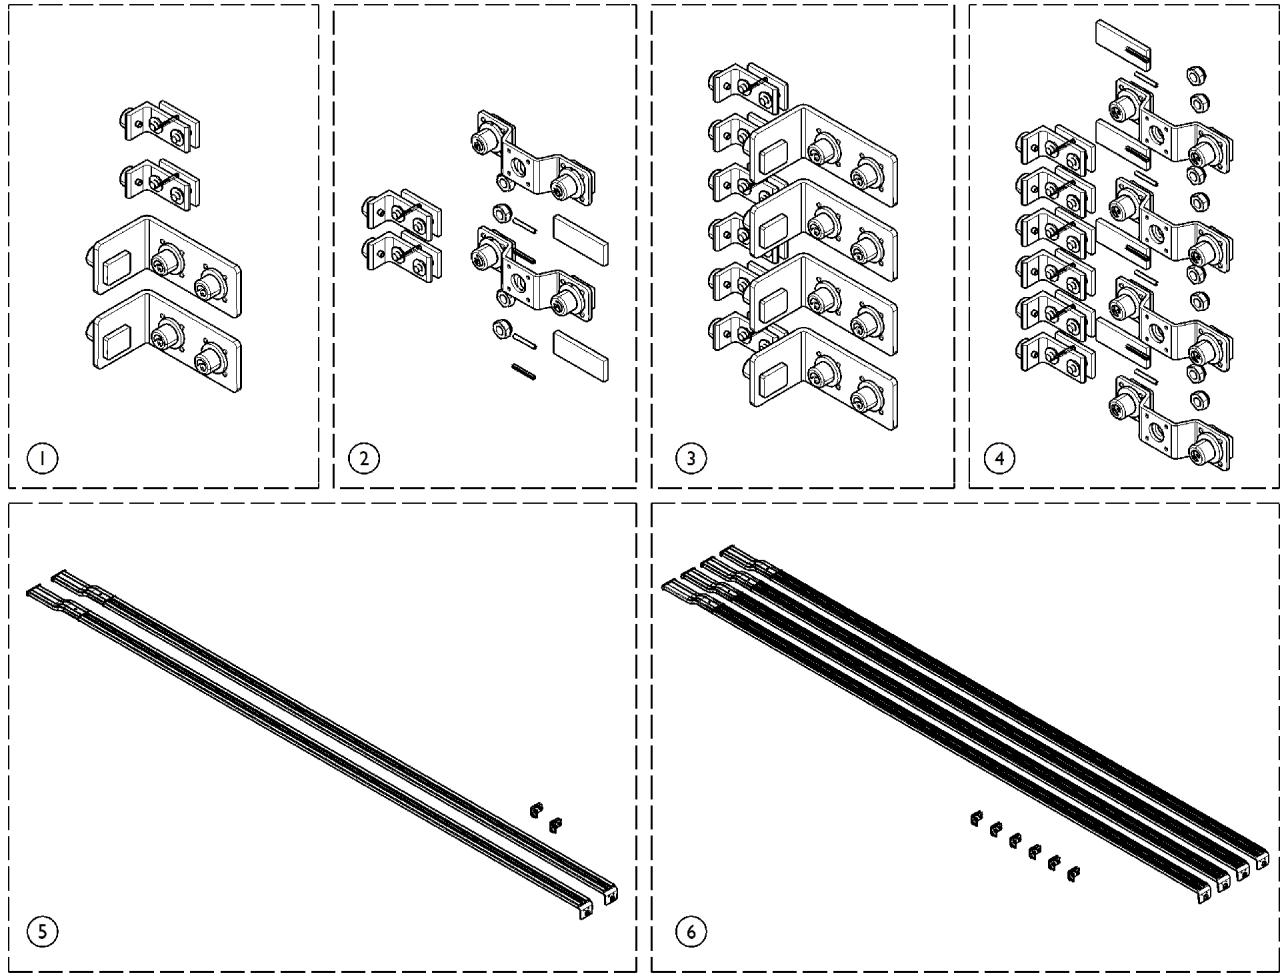

Mounting Brackets

| Item Number | Note | Part Number | Description | Quantity Per | |
|-------------|------|-------------|---|--------------|----------|
| | | | | Package | Assembly |
| 1 | | 1557046 | Package, End Stops and Wall Mount Brackets | 1 | 1 |
| 2 | | 1557109 | Package, End Stops and Ceiling Mount Brackets | 1 | 1 |
| 3 | | 1557111 | Package, End Stops and Room Covering Wall Brackets | 1 | 1 |
| 4 | | 1557112 | Package, End Stops and Room Covering Ceiling Brackets | 1 | 1 |
| 5 | | 1557110 | Package, End Stops and Upright Support Mounts | 1 | 1 |
| 6 | | 1557113 | Package, End Stops and Room Covering Upright Mounts | 1 | 1 |