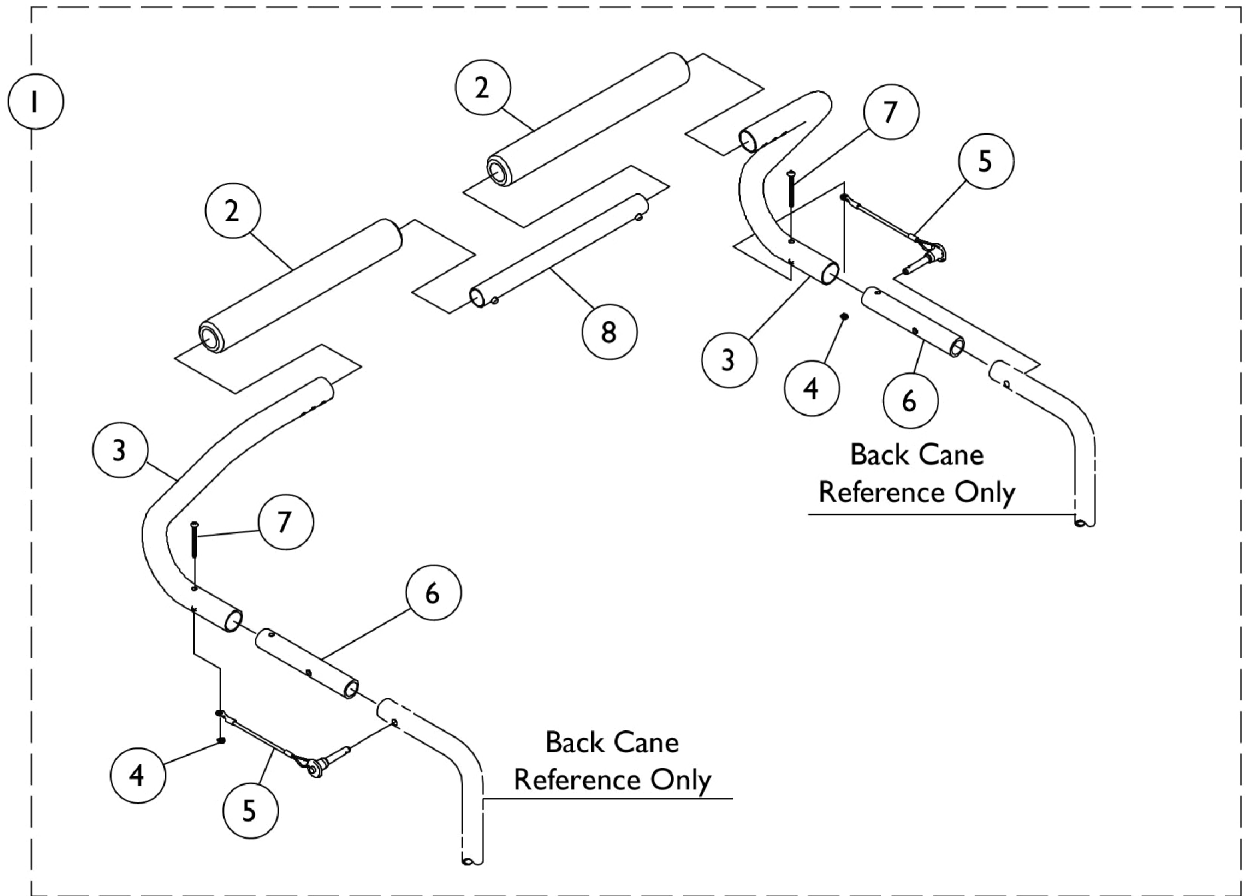

Orbit Seat Option Stroller Handles - 1483

Orbit Seat Option Stroller Handles - 1483

Item Number	Note	Part Number	Description	Quantity Per	
				Package	Assembly
1	A,B	1071194-NLA	NLA - Stroller Handle Assembly (10-12")	1	1
1	A,C	1071193-NLA	NLA - Stroller Handle Assembly (13-15")	1	1
1	A,D	1075082	Stroller Handle Assembly (16-18")	1	1
2		1133698	Grip, Foam Hand (9" L)	1	2
3		1075091-NLA	NLA - Handle, Stroller, Black - Right	1	1
3		1075092-NLA	NLA - Handle, Stroller, Black - Left	1	1
4		1025735	Locknut (#10-32)	1	2
5		1045470	Pin, Quick Release with Lanyard	1	2
6		1061993-NLA	NLA - Tube, Insert	1	2
7		1107155	Screw, Phillips Pan Head Tap (#10-32 x 1-1/4")	1	2
8	B	1071175-NLA	NLA - Link Assembly, Stroller Handle	1	1
8	C	1071174-NLA	NLA - Link Assembly, Stroller Handle	1	1
8	D	1075083	Link Assembly, Stroller Handle	1	1
NOTE: A - Includes items 2 - 8. B - 10 - 12" Wide Chairs. C - 13 - 15" Wide Chairs. D - 16" Wide Chairs.					