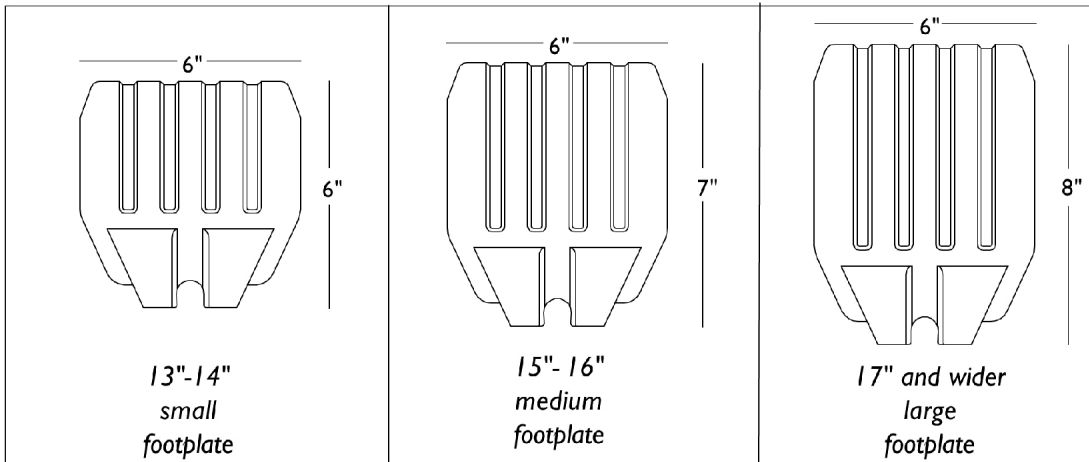

# Pivot/ Slide Tube and Composite Footplates

NOTE: Heel loops are not included. See footrest and legrest accessories.

NOTE: For complete pivot/slide tube footplate assemblies, see front rigging reference charts.

## Pivot/ Slide Tube and Composite Footplates

**NOTE:** Heel loops are not included. See footrest and legrest accessories.

**NOTE:** For complete pivot/slide tube footplate assemblies, see front riggings reference charts.

Item Number	Note	Part Number	Description	Quantity Per	
				Package	Assembly
1		1057852	Tube, Pivot/Slide, Curved End, Steel, Black (9-7/8")	1	1
1	D	1057854	Tube, Pivot/Slide, Curved End, 2" Longer, Steel, Black	1	1
1	D	1058418	Tube, Pivot/Slide, Curved End, 4" Longer, Steel, Black	1	1
2		1025457	Spacer, Coved (1/4 x 3/4 x 11/32")	1	2
3		1027097	Plug Button, Black (3/4")	1	1
4		7930323-NLA	NLA - Package, Locknut (1/4-20)	1	1
5		7930366	Package, Socket Head Screw (1/4-20 x 2-1/4")	1	1
6	A	1026879	Footplate, Composite, Small, Black (6" W x 6" L)	1	1
6	B	1026880	Footplate, Composite, Medium, Black (7" W x 6" L)	1	1
6	C	1026881	Footplate, Composite, Large, Black (8" W x 6" L)	1	1
<p><b>NOTE:</b> A - 6" W x 6" L (13-14" Wide Chairs) and (15-17" Wide for 70STAPER and PW93ST only).            B - 7" W x 6" L (15-16" Wide Chairs) and (18-19" Wide for 70STAPER and PW93ST only).            C - 8" W x 6" L (17" and Wider Chairs) and (20" and Wider for 70STAPER and PW93ST only).            D - ALPT Option</p>					