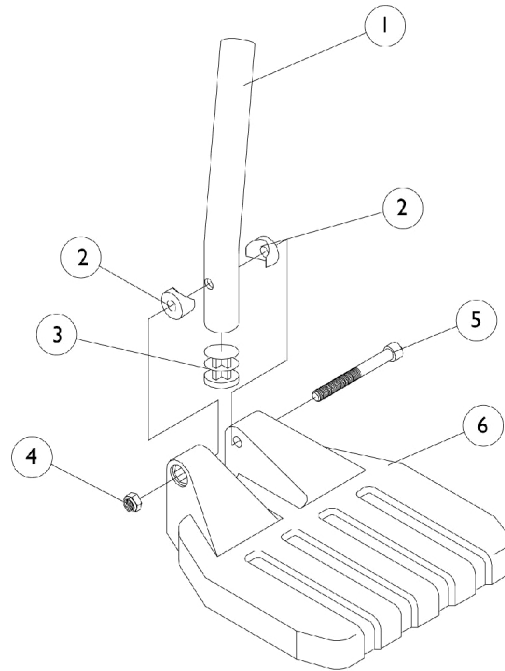

# Pivot/ Slide Tube and Composite Footplates

NOTE: Heel loops are not included. See footrest and legrest accessories.

NOTE: For complete pivot/slide tube footplate assemblies, see front rigging reference charts.

## Pivot/ Slide Tube and Composite Footplates

**NOTE:** Heel loops are not included. See footrest and legrest accessories.

**NOTE:** For complete pivot/slide tube footplate assemblies, see front riggings reference charts.

Item Number	Note	Part Number	Description	Quantity Per	
				Package	Assembly
1		1057852	Tube, Pivot/Slide, Curved End, Steel, Black (9-7/8")	1	1
1	D	1057854	Tube, Pivot/Slide, Curved End, 2" Longer, Steel, Black	1	1
1	D	1058418	Tube, Pivot/Slide, Curved End, 4" Longer, Steel, Black	1	1
2		1025457	Spacer, Coved (1/4 x 3/4 x 11/32")	1	2
3		1027097	Plug Button, Black (3/4")	1	1
4		7930323-NLA	NLA - Package, Locknut (1/4-20)	1	1
5		7930366	Package, Socket Head Screw (1/4-20 x 2-1/4")	1	1
6	A	1026879	Footplate, Composite, Small, Black (6" W x 6" L)	1	1
6	B	1026880	Footplate, Composite, Medium, Black (7" W x 6" L)	1	1
6	C	1026881	Footplate, Composite, Large, Black (8" W x 6" L)	1	1
<p><b>NOTE:</b> A - 6" W x 6" L (13-14" Wide Chairs) and (15-17" Wide for 70STAPER and PW93ST only).            B - 7" W x 6" L (15-16" Wide Chairs) and (18-19" Wide for 70STAPER and PW93ST only).            C - 8" W x 6" L (17" and Wider Chairs) and (20" and Wider for 70STAPER and PW93ST only).            D - ALPT Option</p>					