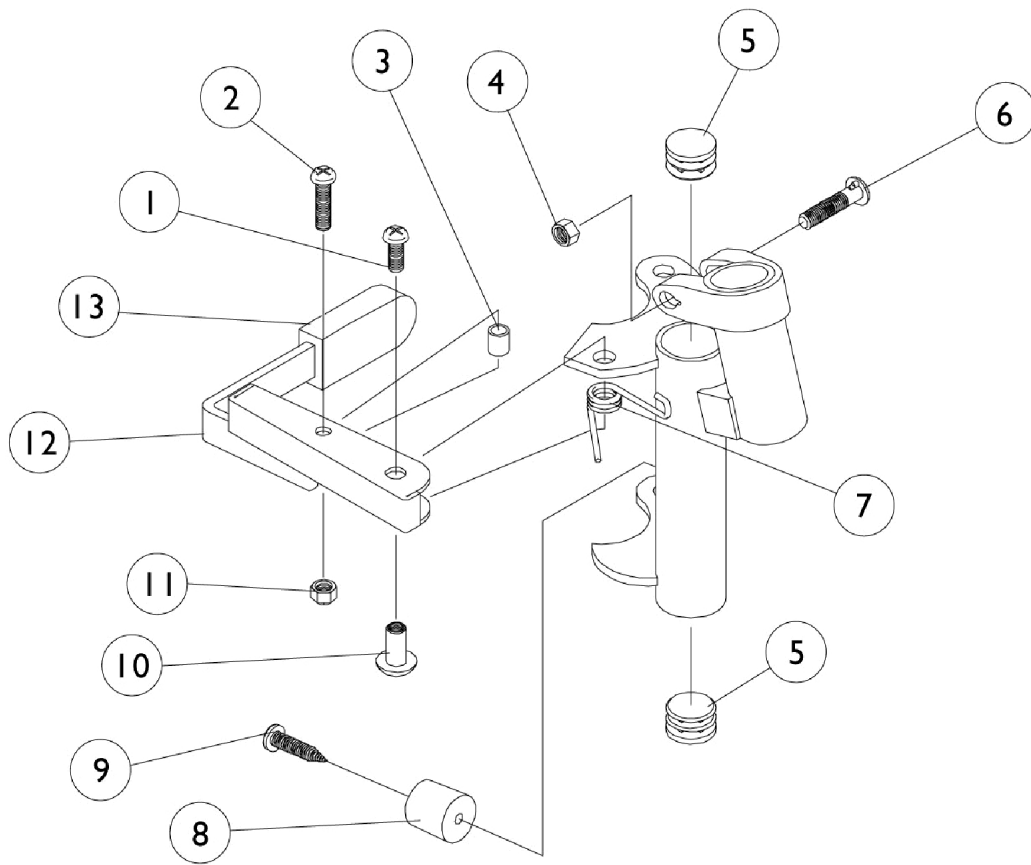

P93M Footrest Supports (Pin Style) Color

P93M Footrest Supports (Pin Style) Color

Item Number	Note	Part Number	Description	Quantity Per	
				Package	Assembly
1		7930359-NLA	NLA - Package, Screw, Phillips Pan Head (#10-32 x 1/2")	1	1
2		7930360-NLA	NLA - Package, Screw, Phillips Pan Head (#10-32 x 11/16")	1	1
3		47565X057	Bushing (7/32 x 3/8 x 11/32")	1	1
4		1107321	Nut, Low Cap (5/16"-24)	1	1
5		1027095	Plug Button, Black (7/8")	2	1
6		11232X009	Bolt, Lug (5/16-24 x 1-3/8")	1	1
7		1008935	Spring, Release - Right	1	1
7		1008936	Spring, Release - Left	1	1
8		1022874	Bumper	1	1
9		1030979	Screw, Phillips Pan Head Tap (#10-32 x 3/4")	1	1
10		67005X000	Rivnut (#10-32)	1	1
11		7930365-NLA	NLA - Locknut (#10-32)	1	1
12		1035539	Handle, Release, Black - Right	1	1
12		1035540	Handle, Release, Black - Left	1	1
13	A	1006490	Tip, Plastic, Black	1	1
	B,C	8881037836-NL A	NLA - Footrest Support Assembly, Adult, Color - Right	1	1
	B,C	8881037837-NL A	NLA - Footrest Support Assembly, Adult, Color - Left	1	1
NOTE: A - Before 10/01/00 only. B - Not Shown C - Specify color when ordering					