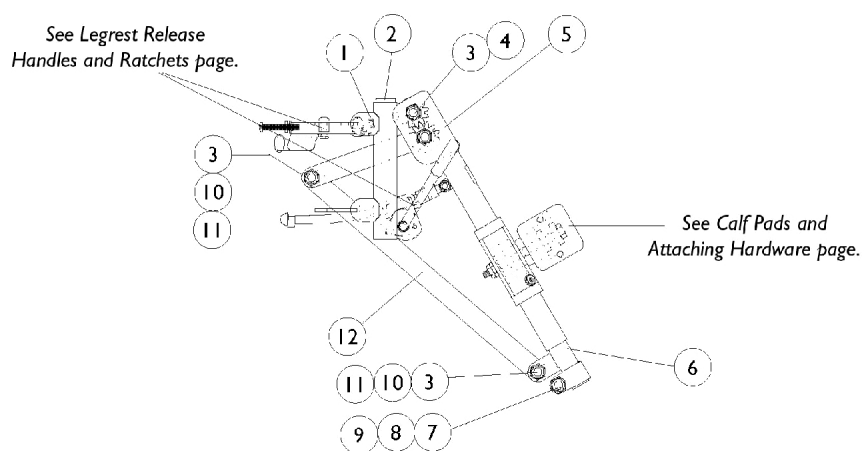

PAS4A/PAL4A Articulating Legrests (Pin Style) Chrome 14" to 24"

PAS4A/PAL4A Articulating Legrests (Pin Style) Chrome 14" to 24"

Item Number	Note	Part Number	Description	Quantity Per	
				Package	Assembly
1		1058478-NLA	NLA - Tube, Legrest Support - Right	1	1
1		1058479-NLA	NLA - Tube, Legrest Support - Left	1	1
2		1027097	Plug Button, Black (3/4")	1	1
3		40363X000	Hex Nut (3/8"-16)	3	3
4		1022854-NLA	NLA - Screw, Shoulder Slotted Head (1/2 x 1-1/8", 3/8-16)	1	1
5		1022877-NLA	NLA - Tube, Support and Drive Link, Chrome - Right	1	1
5		1022878-NLA	NLA - Tube, Support and Drive Link, Chrome - Left	1	1
6		1022848	Tube, Slide, Articulating, Chrome - Right	1	1
6		1022849	Tube, Slide, Articulating, Chrome - Left	1	1
7		1027377	Washer (#20)	1	1
8		7930363-NLA	NLA - Package, Locknut (5/16"-24)	1	1
9		11232X009	Bolt, Lug (5/16-24 x 1-3/8")	1	1
10		1022866-NLA	NLA - Screw, Socket Button Head (3/8-16 x 3/4")	2	2
11		1049527	Washer, Nylon (3/8 x 3/4 x 1/16")	2	2
12		1022846-NLA	NLA - Bar, Link, Black	1	1
	A	1058482-NLA	NLA - Legrest Support Assembly, Articulating, Adult, Chrome - Right	1	1
	A	1058483-NLA	NLA - Legrest Support Assembly, Articulating, Adult, Chrome - Left	1	1

NOTE: A - Not Shown