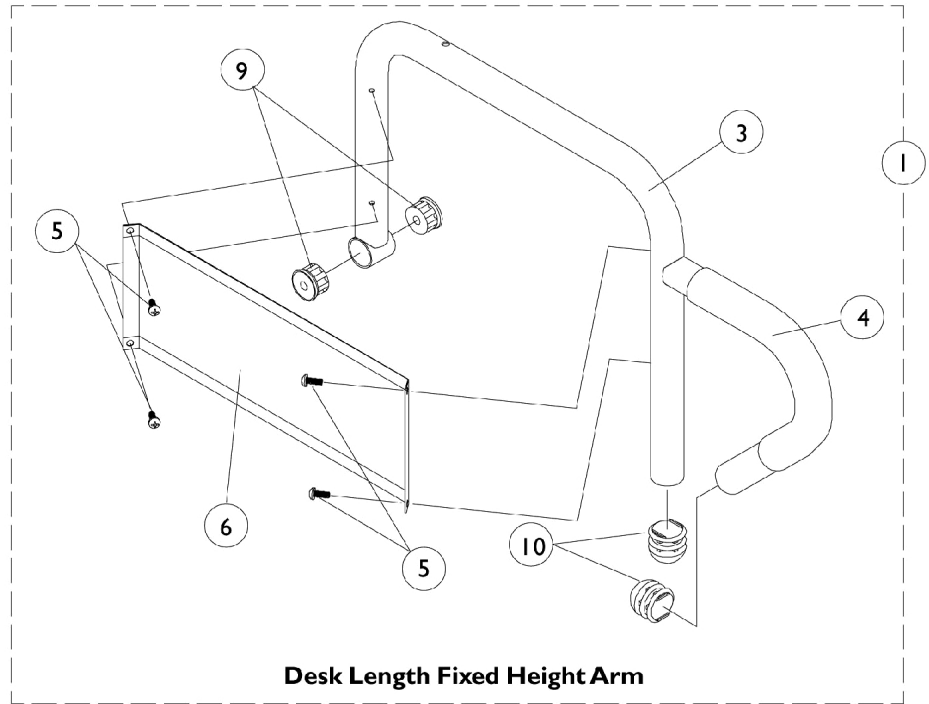

Arms - Fixed Height

Desk Length Fixed Height Arm

Full Length Fixed Height Arm

Arms - Fixed Height

Item Number	Note	Part Number	Description	Quantity Per	
				Package	Assembly
1		See Chart	#1 Arms Less Pad	1	1
1		See Chart	#1 Arms Less Pads	1	1
2	A	1117328	Kit, Arm Pad w/ Screws, Full Length, Urethane Waterfall, Black (13" L x 2-5/8" W)	1	1
2		1110818	Kit, Arm Pad w/ Screws, Full Length, Urethane Waterfall, Black (13" L x 2-5/8" W) (Pair)	2	1
2	A	1117327	Kit, Arm Pad w/ Screws, Desk Length, Urethane Waterfall, Black (9" L x 2-5/8" W)	1	1
2		1110817	Kit, Arm Pad w/ Screws, Desk Length, Urethane Waterfall, Black (9" L x 2-5/8" W) (Pair)	2	1
3		1068564	Tube, Arm, Desk Length, Black - Right (16-19" D)	1	1
3		1068565-NLA	NLA - Tube, Arm, Desk Length, Black - Left (16-19" D)	1	1
3		1068414-NLA	NLA - Tube, Arm, Desk Length, Long, Black - Right (20" and Deeper)	1	1
3		1068415-NLA	NLA - Tube, Arm, Desk Length, Long, Black - Left (20" and Deeper)	1	1
3		1068490	Tube, Arm, Full Length, Black - Right (16-19"D)	1	1
3		1068491-NLA	NLA - Tube, Arm, Full Length, Black - Left (16 - 19"D)	1	1
3		1068473-NLA	NLA - Tube, Arm, Full Length, Long, Black - Right (20" and Deeper)	1	1
3		1068474-NLA	NLA - Tube, Arm, Full Length, Long, Black - Left (20" and Deeper)	1	1
4		1032244	Grip, Foam Hand (9" L)	1	1
5		1025729	Screw, Phillips Pan Head Tap (#8-32 x 3/8")	1	4
6		1035472-NLA	NLA - Guard, Clothing, Desk Length	1	1
6		1044572-NLA	NLA - Guard, Clothing, Full Length (16 - 19" D)	1	1
6		1044005-NLA	NLA - Guard, Clothing, Full Length (20" and Deeper)	1	1
7		1035065	Cover, Clothing Guard w/ Pocket, FXDESK & ADJFULL/ADJDESK	1	1
7		1044588	Cover, Clothing Guard with Pocket Fixed Height Full Length (20" and Deeper)	1	1
8		1055949	Package, Screw, Phillips Pan Head (#10-32 x 1-3/8")	2	1
8		1094270-NLA	NLA - Package, Screw, Phillips Pan Head (#10-32 x 1-1/4")	2	1
9		1065936	Plug, Pivot	1	2
10		1067734	Plug Button, Black (5/8")	1	2
11		7930323-NLA	NLA - Package, Locknut (1/4-20)	1	1
12		1068025	Clevis, Pivot	1	1
13		1019590	Screw, Socket Button Head (1/4-20 x 1-5/8")	1	1
14		1068039	Pin, Pull	1	1
15		1068488	Kit, Swingaway Armrest Mounting Hardware	1	1