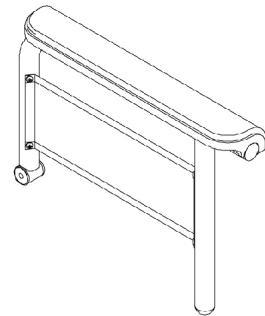

Arms - Fixed Height

Desk Length Fixed Height Arm

Full Length Fixed Height Arm

Arms - Fixed Height

Item Number	Note	Part Number	Description	Quantity Per	
				Package	Assembly
1		See Chart	#1 Arms Less Pad	1	1
1		See Chart	#1 Arms Less Pads	1	1
2	A	1117328	Kit, Arm Pad w/ Screws, Full Length, Urethane Waterfall, Black (13" L x 2-5/8" W)	1	1
2		1110818	Kit, Arm Pad w/ Screws, Full Length, Urethane Waterfall, Black (13" L x 2-5/8" W) (Pair)	2	1
2	A	1117327	Kit, Arm Pad w/ Screws, Desk Length, Urethane Waterfall, Black (9" L x 2-5/8" W)	1	1
2		1110817	Kit, Arm Pad w/ Screws, Desk Length, Urethane Waterfall, Black (9" L x 2-5/8" W) (Pair)	2	1
3		1068564	Tube, Arm, Desk Length, Black - Right (16-19" D)	1	1
3		1068565-NLA	NLA - Tube, Arm, Desk Length, Black - Left (16-19" D)	1	1
3		1068414-NLA	NLA - Tube, Arm, Desk Length, Long, Black - Right (20" and Deeper)	1	1
3		1068415-NLA	NLA - Tube, Arm, Desk Length, Long, Black - Left (20" and Deeper)	1	1
3		1068490	Tube, Arm, Full Length, Black - Right (16-19"D)	1	1
3		1068491-NLA	NLA - Tube, Arm, Full Length, Black - Left (16 - 19"D)	1	1
3		1068473-NLA	NLA - Tube, Arm, Full Length, Long, Black - Right (20" and Deeper)	1	1
3		1068474-NLA	NLA - Tube, Arm, Full Length, Long, Black - Left (20" and Deeper)	1	1
4		1032244	Grip, Foam Hand (9" L)	1	1
5		1025729	Screw, Phillips Pan Head Tap (#8-32 x 3/8")	1	4
6		1035472-NLA	NLA - Guard, Clothing, Desk Length	1	1
6		1044572-NLA	NLA - Guard, Clothing, Full Length (16 - 19" D)	1	1
6		1044005-NLA	NLA - Guard, Clothing, Full Length (20" and Deeper)	1	1
7		1035065	Cover, Clothing Guard w/ Pocket, FXDESK & ADJFULL/ADJDESK	1	1
7		1044588	Cover, Clothing Guard with Pocket Fixed Height Full Length (20" and Deeper)	1	1
8		1055949	Package, Screw, Phillips Pan Head (#10-32 x 1-3/8")	2	1
8		1094270-NLA	NLA - Package, Screw, Phillips Pan Head (#10-32 x 1-1/4")	2	1
9		1065936	Plug, Pivot	1	2
10		1067734	Plug Button, Black (5/8")	1	2
11		7930323-NLA	NLA - Package, Locknut (1/4-20)	1	1
12		1068025	Clevis, Pivot	1	1
13		1019590	Screw, Socket Button Head (1/4-20 x 1-5/8")	1	1
14		1068039	Pin, Pull	1	1
15		1068488	Kit, Swingaway Armrest Mounting Hardware	1	1