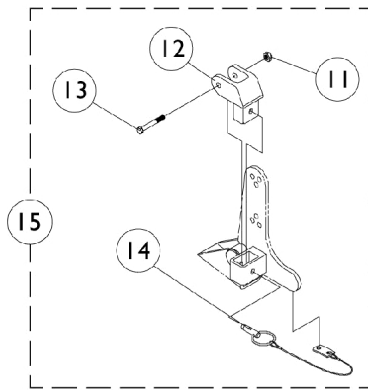

Arms - Fixed Height

Desk Length Fixed Height Arm

Full Length Fixed Height Arm

Arms - Fixed Height

Item Number	Note	Part Number	Description	Quantity Per	
				Package	Assembly
1		See Chart	#1 Arms Less Pad	1	1
1		See Chart	#1 Arms Less Pads	1	1
2	A	1117328	Kit, Arm Pad w/ Screws, Full Length, Urethane Waterfall, Black (13" L x 2-5/8" W)	1	1
2		1110818	Kit, Arm Pad w/ Screws, Full Length, Urethane Waterfall, Black (13" L x 2-5/8" W) (Pair)	2	1
2	A	1117327	Kit, Arm Pad w/ Screws, Desk Length, Urethane Waterfall, Black (9" L x 2-5/8" W)	1	1
2		1110817	Kit, Arm Pad w/ Screws, Desk Length, Urethane Waterfall, Black (9" L x 2-5/8" W) (Pair)	2	1
3		1068564	Tube, Arm, Desk Length, Black - Right (16-19" D)	1	1
3		1068565-NLA	NLA - Tube, Arm, Desk Length, Black - Left (16-19" D)	1	1
3		1068414-NLA	NLA - Tube, Arm, Desk Length, Long, Black - Right (20" and Deeper)	1	1
3		1068415-NLA	NLA - Tube, Arm, Desk Length, Long, Black - Left (20" and Deeper)	1	1
3		1068490	Tube, Arm, Full Length, Black - Right (16-19"D)	1	1
3		1068491-NLA	NLA - Tube, Arm, Full Length, Black - Left (16 - 19"D)	1	1
3		1068473-NLA	NLA - Tube, Arm, Full Length, Long, Black - Right (20" and Deeper)	1	1
3		1068474-NLA	NLA - Tube, Arm, Full Length, Long, Black - Left (20" and Deeper)	1	1
4		1032244	Grip, Foam Hand (9" L)	1	1
5		1025729	Screw, Phillips Pan Head Tap (#8-32 x 3/8")	1	4
6		1035472-NLA	NLA - Guard, Clothing, Desk Length	1	1
6		1044572-NLA	NLA - Guard, Clothing, Full Length (16 - 19" D)	1	1
6		1044005-NLA	NLA - Guard, Clothing, Full Length (20" and Deeper)	1	1
7		1035065	Cover, Clothing Guard w/ Pocket, FXDESK & ADJFULL/ADJDESK	1	1
7		1044588	Cover, Clothing Guard with Pocket Fixed Height Full Length (20" and Deeper)	1	1
8		1055949	Package, Screw, Phillips Pan Head (#10-32 x 1-3/8")	2	1
8		1094270-NLA	NLA - Package, Screw, Phillips Pan Head (#10-32 x 1-1/4")	2	1
9		1065936	Plug, Pivot	1	2
10		1067734	Plug Button, Black (5/8")	1	2
11		7930323-NLA	NLA - Package, Locknut (1/4-20)	1	1
12		1068025	Clevis, Pivot	1	1
13		1019590	Screw, Socket Button Head (1/4-20 x 1-5/8")	1	1
14		1068039	Pin, Pull	1	1
15		1068488	Kit, Swingaway Armrest Mounting Hardware	1	1