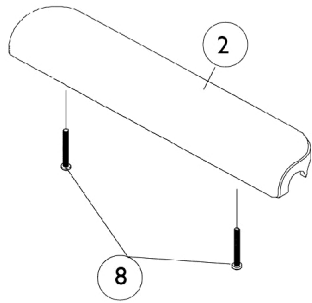

Arms - Fixed Height

Desk Length Fixed Height Arm

Full Length Fixed Height Arm

Arms - Fixed Height

Item Number	Note	Part Number	Description	Quantity Per	
				Package	Assembly
1		See Chart	#1 Arms Less Pad	1	1
1		See Chart	#1 Arms Less Pads	1	1
2	A	1117328	Kit, Arm Pad w/ Screws, Full Length, Urethane Waterfall, Black (13" L x 2-5/8" W)	1	1
2		1110818	Kit, Arm Pad w/ Screws, Full Length, Urethane Waterfall, Black (13" L x 2-5/8" W) (Pair)	2	1
2	A	1117327	Kit, Arm Pad w/ Screws, Desk Length, Urethane Waterfall, Black (9" L x 2-5/8" W)	1	1
2		1110817	Kit, Arm Pad w/ Screws, Desk Length, Urethane Waterfall, Black (9" L x 2-5/8" W) (Pair)	2	1
3		1068564	Tube, Arm, Desk Length, Black - Right (16-19" D)	1	1
3		1068565-NLA	NLA - Tube, Arm, Desk Length, Black - Left (16-19" D)	1	1
3		1068414-NLA	NLA - Tube, Arm, Desk Length, Long, Black - Right (20" and Deeper)	1	1
3		1068415-NLA	NLA - Tube, Arm, Desk Length, Long, Black - Left (20" and Deeper)	1	1
3		1068490	Tube, Arm, Full Length, Black - Right (16-19"D)	1	1
3		1068491-NLA	NLA - Tube, Arm, Full Length, Black - Left (16 - 19"D)	1	1
3		1068473-NLA	NLA - Tube, Arm, Full Length, Long, Black - Right (20" and Deeper)	1	1
3		1068474-NLA	NLA - Tube, Arm, Full Length, Long, Black - Left (20" and Deeper)	1	1
4		1032244	Grip, Foam Hand (9" L)	1	1
5		1025729	Screw, Phillips Pan Head Tap (#8-32 x 3/8")	1	4
6		1035472-NLA	NLA - Guard, Clothing, Desk Length	1	1
6		1044572-NLA	NLA - Guard, Clothing, Full Length (16 - 19" D)	1	1
6		1044005-NLA	NLA - Guard, Clothing, Full Length (20" and Deeper)	1	1
7		1035065	Cover, Clothing Guard w/ Pocket, FXDESK & ADJFULL/ADJDESK	1	1
7		1044588	Cover, Clothing Guard with Pocket Fixed Height Full Length (20" and Deeper)	1	1
8		1055949	Package, Screw, Phillips Pan Head (#10-32 x 1-3/8")	2	1
8		1094270-NLA	NLA - Package, Screw, Phillips Pan Head (#10-32 x 1-1/4")	2	1
9		1065936	Plug, Pivot	1	2
10		1067734	Plug Button, Black (5/8")	1	2
11		7930323-NLA	NLA - Package, Locknut (1/4-20)	1	1
12		1068025	Clevis, Pivot	1	1
13		1019590	Screw, Socket Button Head (1/4-20 x 1-5/8")	1	1
14		1068039	Pin, Pull	1	1
15		1068488	Kit, Swingaway Armrest Mounting Hardware	1	1