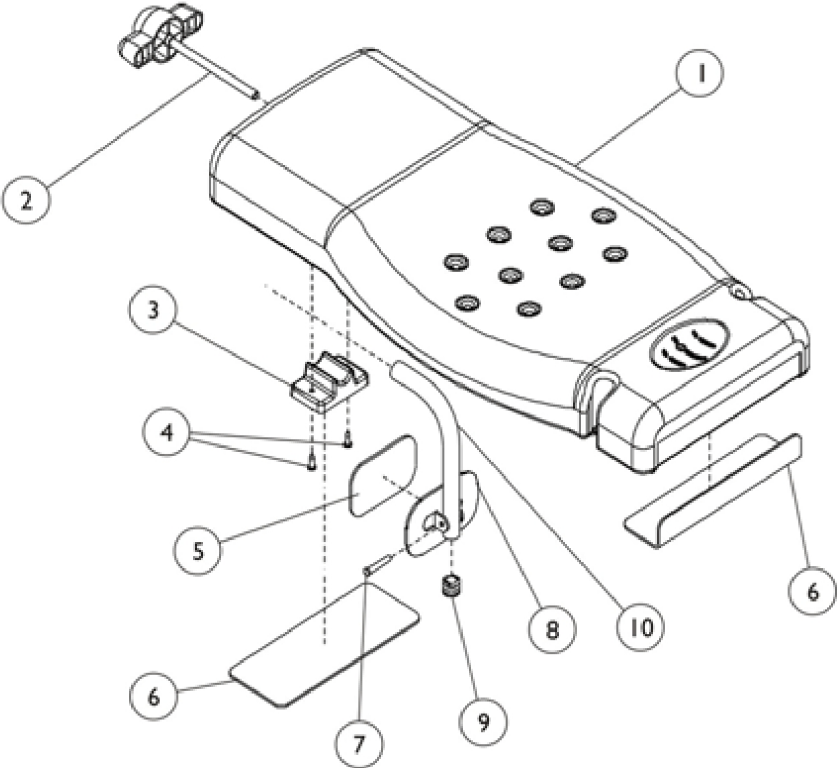

Bath Board (Model 9664 - Discontinued 6/07)

Model 9664
Bath Board - Discontinued

Bath Board (Model 9664 - Discontinued 6/07)

Item Number	Note	Part Number	Description	Quantity Per	
				Package	Assembly
1		1060311-NLA	NLA - Board, Bath	1	1
2		1052984-NLA	NLA - Knob with Threaded Rod, White	1	1
3		1060378-NLA	NLA - Bracket, Support, White	1	1
4		1030979	Screw, Phillips Pan Head Tap (#10-32 x 3/4")	1	2
5		1052960-NLA	NLA - Pad, Non-Skid without Holes	1	1
6		1060380-NLA	NLA - Pad, Non-Skid without Holes	1	2
7		1061430-NLA	NLA - Pin, Self Locking Clevis	1	1
8		1052981-NLA	NLA - Bracket, Adjustable, White	1	1
9		1040840-NLA	NLA - Plug Button, Grey (7/8")	1	1
10		1061428-NLA	NLA - Tube, Bracket, White	1	1