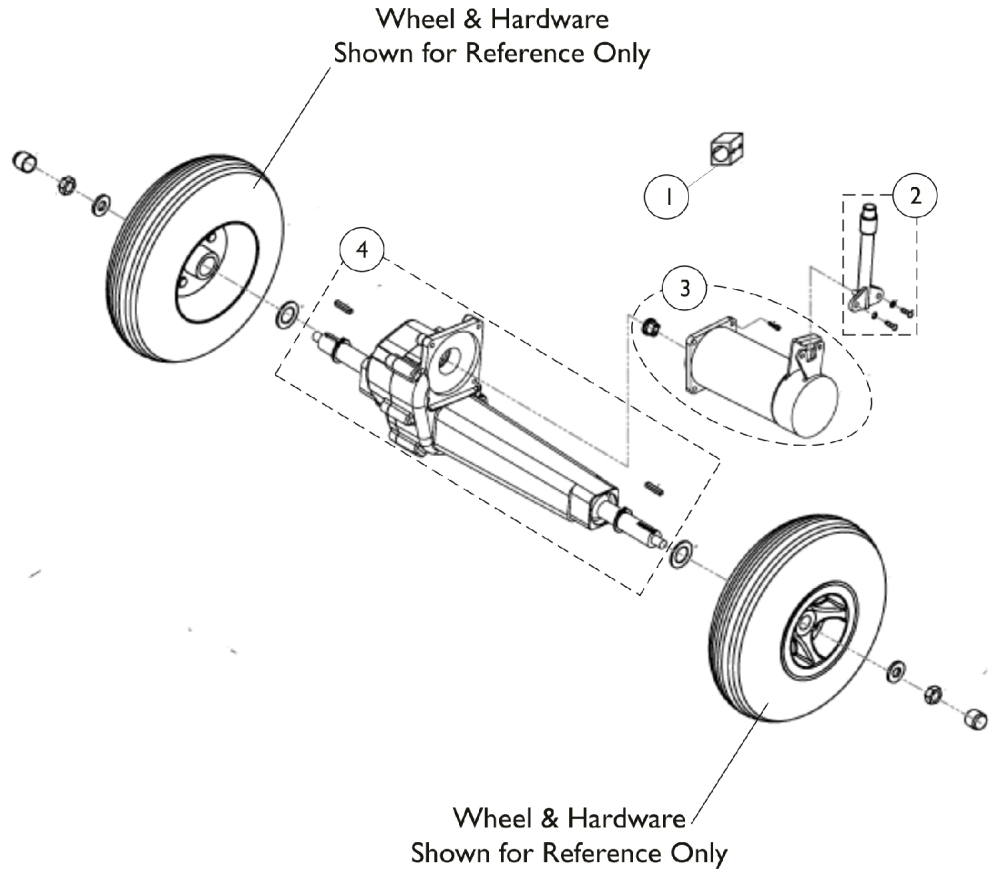

# Motor & Transaxle

## Motor & Transaxle

Item Number	Note	Part Number	Description	Quantity Per	
				Package	Assembly
1		1164829	Core, EMI (Pair)	2	1
2	A	1506318	Lever, Brake w/ Hardware	1	1
3	B	1164828	Motor w/ Brake and Hardware	1	1
4	C	1164827	Transaxle w/ Hardware	1	1
	D	1534599	Carbon Brush	1	2
NOTE: A - Includes (2) screws and washers. B - Includes bolt and guide. C - Includes (2) key shafts. D - Item is not shown in the illustration.					