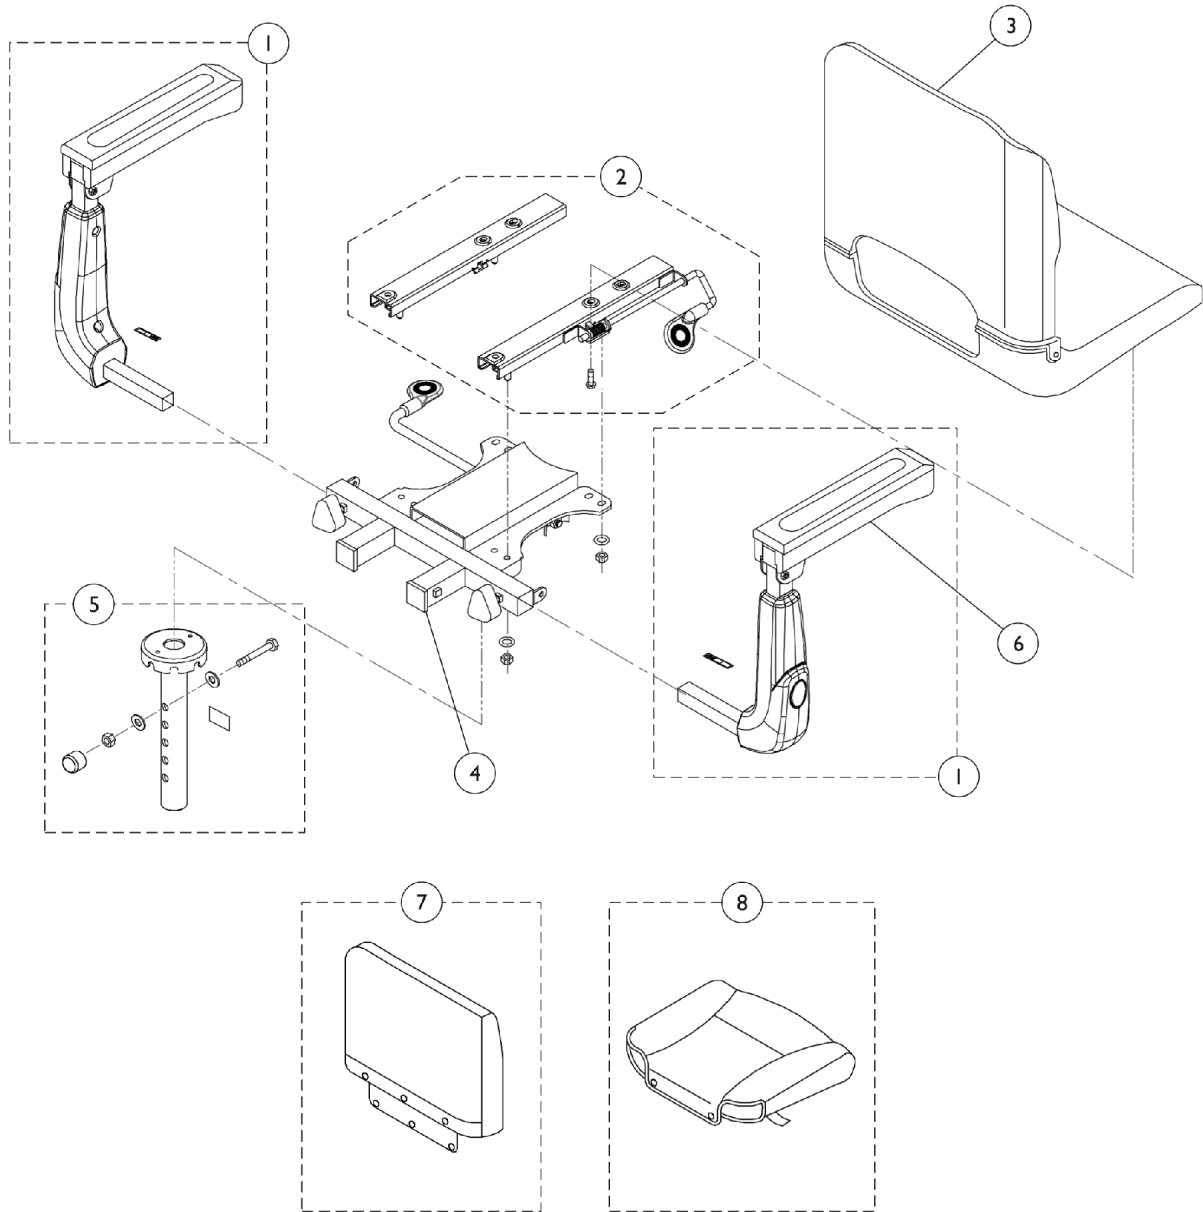

Seat & Arms

Leo 3W, Leo 4W

Seat & Arms Leo 3W, Leo 4W

Item Number	Note	Part Number	Description	Quantity Per	
				Package	Assembly
1	A	1173792-NLA	NLA - Arm Assembly - Right	1	1
1	A	1173793-NLA	NLA - Arm Assembly - Left	1	1
1	B	1506314	Arm Assembly - Right	1	1
1	B	1506313	Arm Assembly - Left	1	1
2		1164833	Seat Slide Assembly	1	1
3		1164835-NLA	NLA - Seat and Back Assembly	1	1
3	E	1578946	Seat and Back Assembly w/ Double White Stitching	--	1
4		1164834-NLA	NLA - Seat Bracket Assembly	--	1
5		1165106	Post, Seat Guide w/ Hardware	--	1
6		1173789	Armrest	--	2
7	C,F	1168463-NLA	NLA - Cover, Back, Leo - Black Only	--	1
8	C,G	1168464-NLA	NLA - Cover, Seat, Leo - Black Only	--	1
	D	1507005	Knob, Tightening	--	1

NOTE: A - For Three or Four Wheel Scooters manufactured before 08/08/2011.
 B - For Three or Four Wheel Scooters manufactured after 08/07/2011.
 C - For complete Seat Assembly, see item 3 (1164835).
 D - Not shown in the parts illustration.
 E - After February 2014, Serial Number 14CT000295.
 F - Before Serial Number 14CT000294.
 G - Before Serial Number 14CT000294.