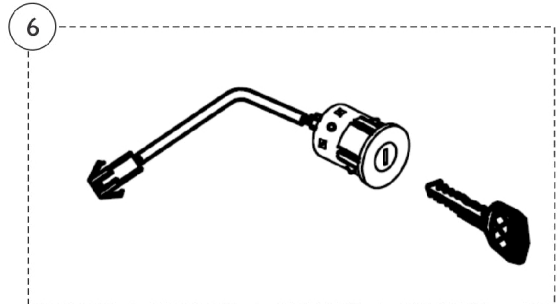

Tiller Maintenance

Tiller Maintenance

Item Number	Note	Part Number	Description	Quantity Per	
				Package	Assembly
1		1505950	Top Tiller Shroud w/ Control Panel Assembly	1	1
2		1144802	Hand Grip (Pair)	1	2
3		1144792	Package, Speed Control Knob	10	1
4		1164848	Package, Ignition Key	10	1
5		1164847	Speed Potentiometer Assembly w/ Knob	1	1
6		1168408	Ignition Switch w/ Key Assembly	1	1
7		1506151	Kit, Throttle Potentiometer Assembly w/ Hardware	1	1
8		1169008	Throttle Lever w/ Hardware	1	1
9		1505416	Handle, Tiller Adjustment	1	1