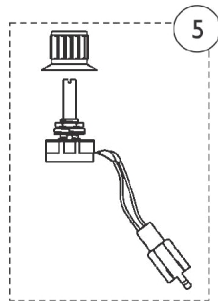

Tiller Maintenance

Tiller Maintenance

Item Number	Note	Part Number	Description	Quantity Per	
				Package	Assembly
1		1505950	Top Tiller Shroud w/ Control Panel Assembly	1	1
2		1144802	Hand Grip (Pair)	1	2
3		1144792	Package, Speed Control Knob	10	1
4		1164848	Package, Ignition Key	10	1
5		1164847	Speed Potentiometer Assembly w/ Knob	1	1
6		1168408	Ignition Switch w/ Key Assembly	1	1
7		1506151	Kit, Throttle Potentiometer Assembly w/ Hardware	1	1
8		1169008	Throttle Lever w/ Hardware	1	1
9		1505416	Handle, Tiller Adjustment	1	1