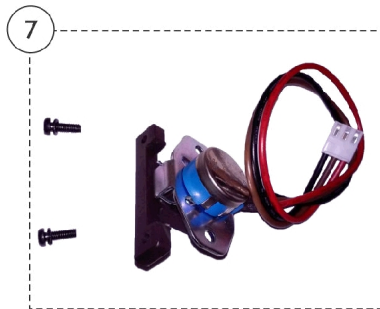

Tiller Maintenance

Tiller Maintenance

Item Number	Note	Part Number	Description	Quantity Per	
				Package	Assembly
1		1505950	Top Tiller Shroud w/ Control Panel Assembly	1	1
2		1144802	Hand Grip (Pair)	1	2
3		1144792	Package, Speed Control Knob	10	1
4		1164848	Package, Ignition Key	10	1
5		1164847	Speed Potentiometer Assembly w/ Knob	1	1
6		1168408	Ignition Switch w/ Key Assembly	1	1
7		1506151	Kit, Throttle Potentiometer Assembly w/ Hardware	1	1
8		1169008	Throttle Lever w/ Hardware	1	1
9		1505416	Handle, Tiller Adjustment	1	1