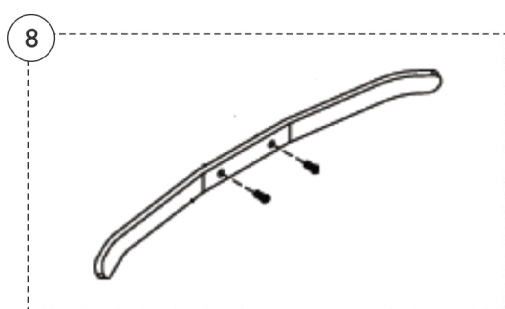

Tiller Maintenance

Tiller Maintenance

Item Number	Note	Part Number	Description	Quantity Per	
				Package	Assembly
1		1505950	Top Tiller Shroud w/ Control Panel Assembly	1	1
2		1144802	Hand Grip (Pair)	1	2
3		1144792	Package, Speed Control Knob	10	1
4		1164848	Package, Ignition Key	10	1
5		1164847	Speed Potentiometer Assembly w/ Knob	1	1
6		1168408	Ignition Switch w/ Key Assembly	1	1
7		1506151	Kit, Throttle Potentiometer Assembly w/ Hardware	1	1
8		1169008	Throttle Lever w/ Hardware	1	1
9		1505416	Handle, Tiller Adjustment	1	1