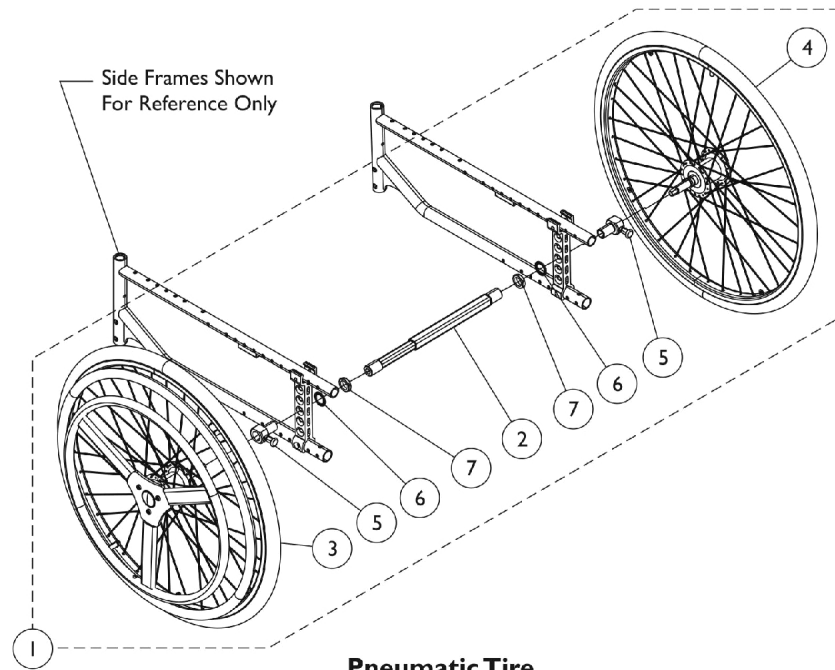

One Arm Drive

Urethane (DUHALU, DUHARU), Pneumatic (DUHARP, DUHARL)

Solid Tire

Pneumatic Tire

One Arm Drive

Urethane (DUHALU, DUHARU), Pneumatic (DUHARP, DUHARL)

Item Number	Note	Part Number	Description	Quantity Per	
				Package	Assembly
1	A	1513269	One Arm Drive Assembly, Pneumatic w/ Hardware (15 - 17" W)	1	1
2			Shaft, Telescopic, One Arm Drive (15 - 17" W)	1	1
3			Wheel, Active, Pneumatic, DHR (24")	1	1
4			Wheel, Passive, Pneumatic, DHR (24")	1	1
5			Bushing, Quick Release	1	2
6			Washer, Serrated (M20.3 x 30mm x 1.5mm)	1	2
7			Nut, One Arm Drive	1	2
1	A	1513270	One Arm Drive Assembly, Pneumatic w/ Hardware (18 - 20" W)	1	1
2			Shaft, Telescopic, One Arm Drive (18 - 20" W)	1	1
3			Wheel, Active, Pneumatic, DHR (24")	1	1
4			Wheel, Passive, Pneumatic, DHR (24")	1	1
5			Bushing, Quick Release	1	2
6			Washer, Serrated (M20.3 x 30mm x 1.5mm)	1	2
7			Nut, One Arm Drive	1	2
1	A	1513271	One Arm Drive Assembly, Solid w/ Hardware (15 - 17" W)	1	1
2			Shaft, Telescopic, One Arm Drive (15 - 17" W)	1	1
3			Wheel, Solid, Active, DHR (24")	1	1
4			Wheel, Solid, Passive (24")	1	1
5			Bushing, Quick Release	1	2
6			Washer, Serrated (M20.3 x 30mm x 1.5mm)	1	2
7			Nut, One Arm Drive	1	2
1	A	1513272	One Arm Drive Assembly, Solid w/ Hardware (18 - 20" W)	1	1
2			Shaft, Telescopic, One Arm Drive (18 - 20" W)	1	1
3			Wheel, Solid, Active, DHR (24")	1	1
4			Wheel, Solid, Passive (24")	1	1
5			Bushing, Quick Release	1	2
6			Washer, Serrated (M20.3 x 30mm x 1.5mm)	1	2
7			Nut, One Arm Drive	1	2

NOTE: A - Includes items 3 - 7.