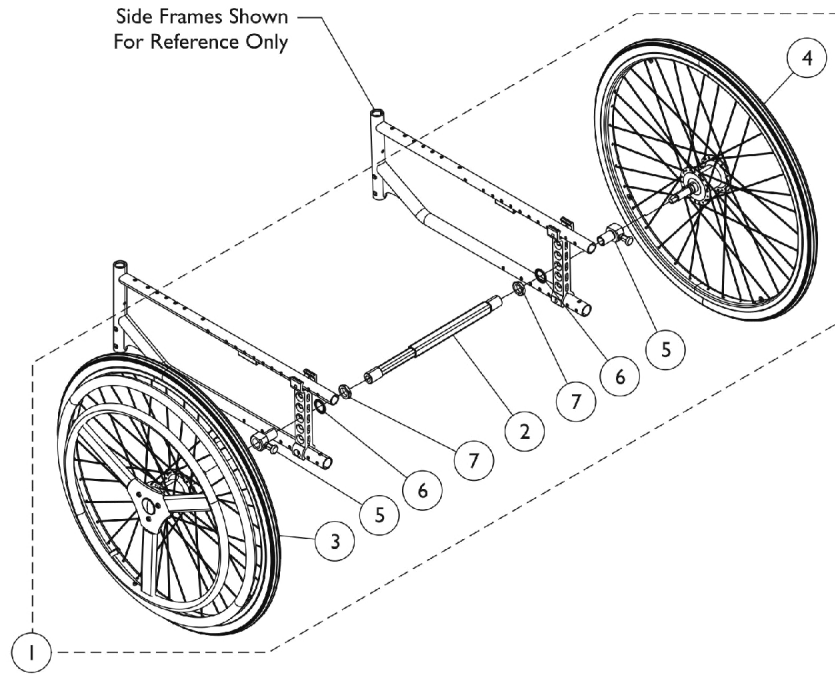

One Arm Drive

Urethane (DUHALU, DUHARU), Pneumatic (DUHARP, DUHARL)

Solid Tire

Pneumatic Tire

One Arm Drive

Urethane (DUHALU, DUHARU), Pneumatic (DUHARP, DUHARL)

Item Number	Note	Part Number	Description	Quantity Per	
				Package	Assembly
1	A	1513269	One Arm Drive Assembly, Pneumatic w/ Hardware (15 - 17" W)	1	1
2			Shaft, Telescopic, One Arm Drive (15 - 17" W)	1	1
3			Wheel, Active, Pneumatic, DHR (24")	1	1
4			Wheel, Passive, Pneumatic, DHR (24")	1	1
5			Bushing, Quick Release	1	2
6			Washer, Serrated (M20.3 x 30mm x 1.5mm)	1	2
7			Nut, One Arm Drive	1	2
1	A	1513270	One Arm Drive Assembly, Pneumatic w/ Hardware (18 - 20" W)	1	1
2			Shaft, Telescopic, One Arm Drive (18 - 20" W)	1	1
3			Wheel, Active, Pneumatic, DHR (24")	1	1
4			Wheel, Passive, Pneumatic, DHR (24")	1	1
5			Bushing, Quick Release	1	2
6			Washer, Serrated (M20.3 x 30mm x 1.5mm)	1	2
7			Nut, One Arm Drive	1	2
1	A	1513271	One Arm Drive Assembly, Solid w/ Hardware (15 - 17" W)	1	1
2			Shaft, Telescopic, One Arm Drive (15 - 17" W)	1	1
3			Wheel, Solid, Active, DHR (24")	1	1
4			Wheel, Solid, Passive (24")	1	1
5			Bushing, Quick Release	1	2
6			Washer, Serrated (M20.3 x 30mm x 1.5mm)	1	2
7			Nut, One Arm Drive	1	2
1	A	1513272	One Arm Drive Assembly, Solid w/ Hardware (18 - 20" W)	1	1
2			Shaft, Telescopic, One Arm Drive (18 - 20" W)	1	1
3			Wheel, Solid, Active, DHR (24")	1	1
4			Wheel, Solid, Passive (24")	1	1
5			Bushing, Quick Release	1	2
6			Washer, Serrated (M20.3 x 30mm x 1.5mm)	1	2
7			Nut, One Arm Drive	1	2

NOTE: A - Includes items 3 - 7.