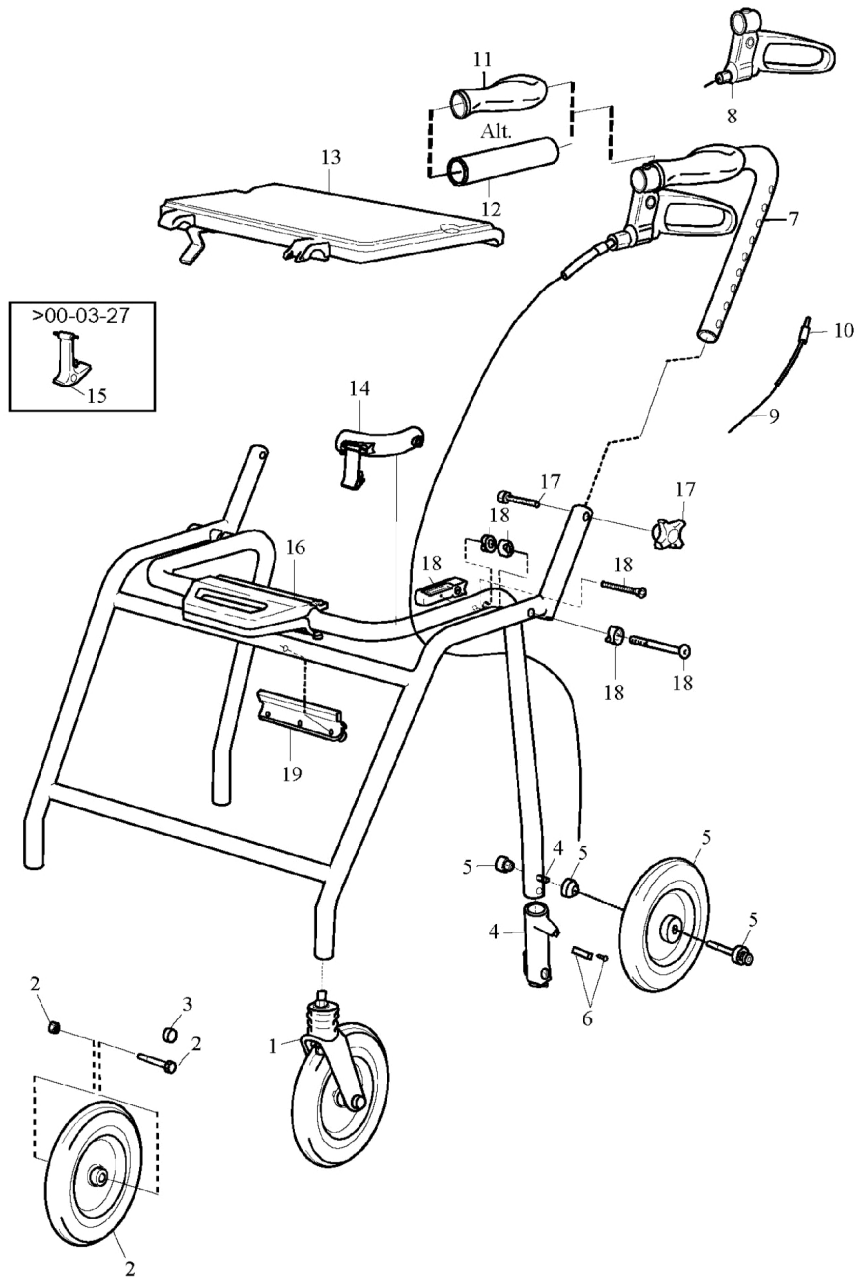

Amigo Rollator

Amigo Rollator

Item Number	Note	Part Number	Description	Quantity Per	
				Package	Assembly
1	A	13571	Kit, Wheel with Fork Assembly SL200-Narrow - Front	1	1
		80079	Wheel, Front	1	2
		72210	Sleeve	1	2
		62007	Washer	1	2
		61016	Locknut (M8)	1	2
		60040	Screw	1	2
		13550	Fork	1	2
		70050-NLA	NLA - Cap, Black Plastic - Front Fork	1	2
2		13573	Wheel Assembly with Hardware, SL200-Narrow - Front	1	2
		12521	Wheel, SL200-Narrow - Front	1	2
3		70050-NLA	NLA - Cap, Black Plastic - Front Fork	1	2
4	B	13574	Kit, Brake Sleeve	1	1
		70308	Sleeve, Brake	1	2
		62066	Block, Brake	1	2
		60099	Screw, Oval Head (M2.5 x .45 x 10mm)	1	2
5	C	12533	Kit, Wide Wheel Assembly with Hardware - Rear	1	1
		80071	Wheel, Wide - Rear	1	2
		60041	Screw (M8 x 80mm)	1	2
		60148	Screw, Stop (M8 x 80mm)	1	2
		61022	Nut	1	2
		62007	Washer	1	2
		63040	Sleeve	1	2
		70066	Bushing	1	2
		70093	Bushing	1	2
6		12660	Shoe, Brake	1	2
7		13040	Kit, Handle DABS - Left	1	1
7		13039	Kit, Handle DABS - Right	1	1
8		13464-L	Brake Handle Assembly - Left	1	1
8		13464-R	Brake Handle Assembly - Right	1	1
9		80078	Wire (1115mm)	1	2
10		80077	Wire Cover (1050mm)	1	2
11		12509	Grip Anatomic with Cover (Pair)	2	1
12		12677	Grip, Soft (220mm) (Pair)	2	1
13		12545	Seat Assembly with Hardware, Flip-up	1	1
14		12656	Lock, Folding	1	1
		70202	Latch, Safety w/o Holder	1	1
15		12615	Latch, Safety, Seat	1	1
16		12622	Kit, Folding Handle	1	1
17		12665	Adjustment Knob and Screw (Pair)	2	1
18	D	12648	Folding Hinge Assembly (Pair)	2	1
		70179	Spacer, Tube	1	1
		13337-16	Stopper, Seat	2	2
		60001	Screw (M8 x 80mm)	2	2
		60109	Screw, Seat Support (M5 x .8 x 30mm)	2	2
19		12647	Rail, Folding with Hardware	1	1