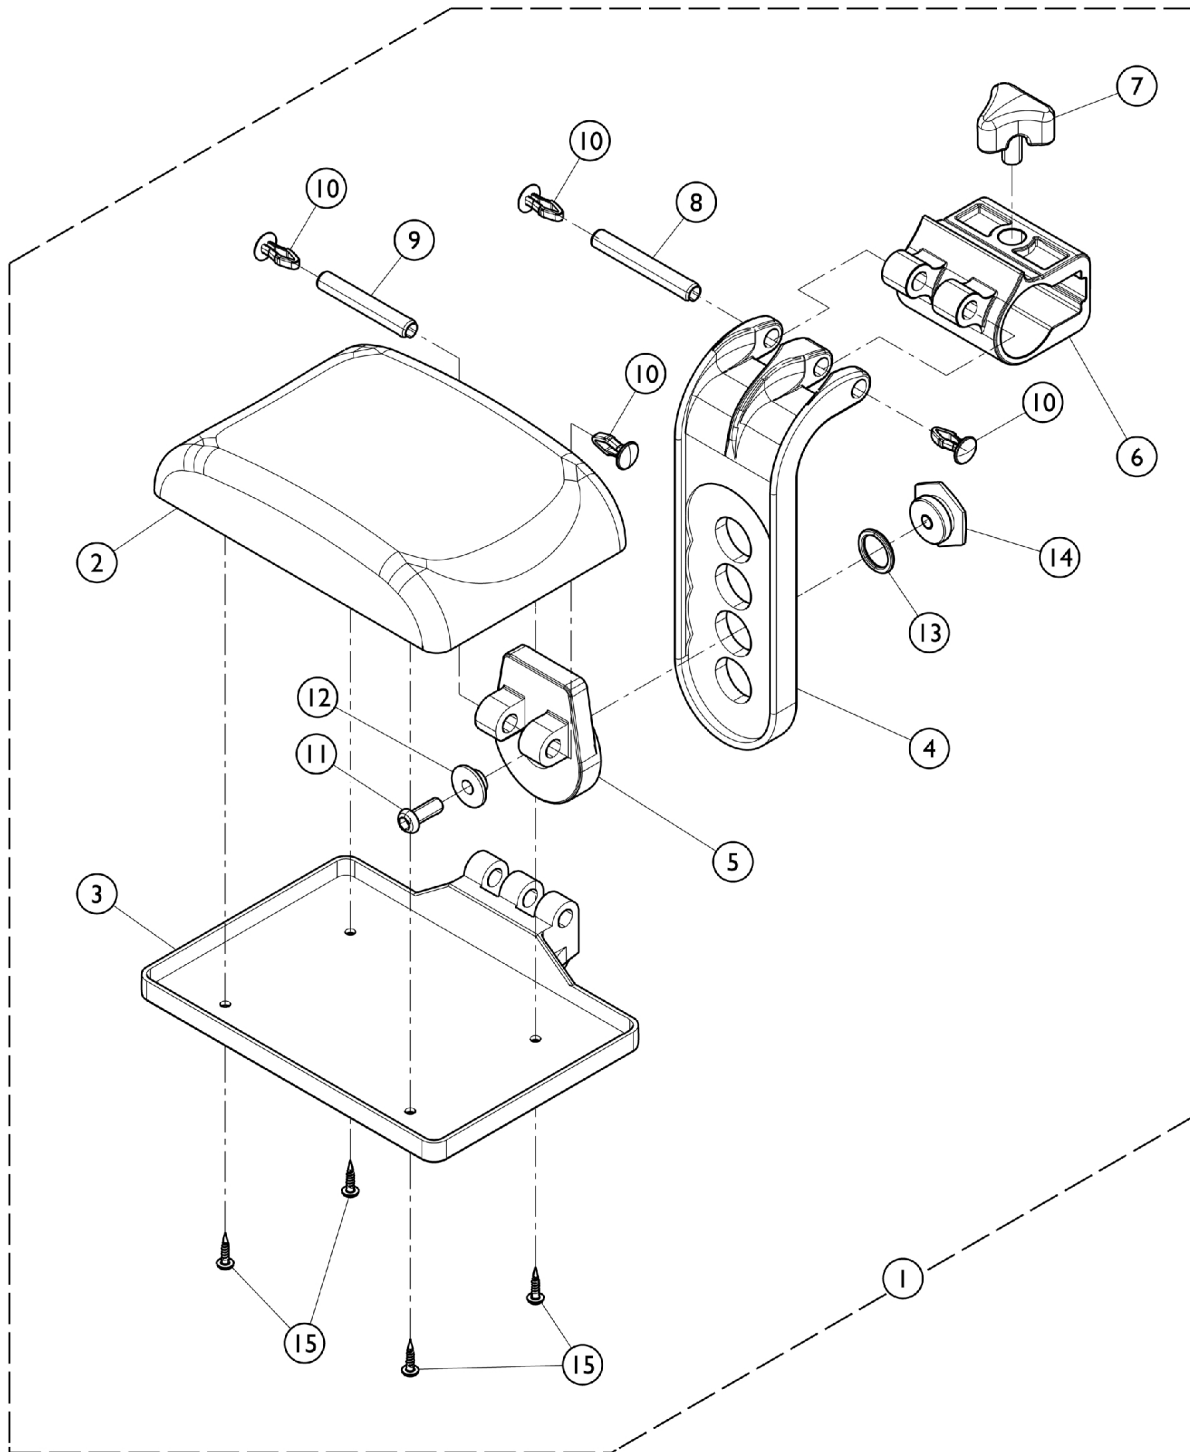

Adult Elevating Leg Rest Calf Pads (ELRSS)

Adult Elevating Leg Rest Calf Pads (ELRSS)

Item Number	Note	Part Number	Description	Quantity Per	
				Package	Assembly
1	A	1169052	Calf Pad Assembly w/ Hardware (15 - 17" W)	1	1
2			Pad, Calf (15 - 17" W)	1	1
3			Plate, Attaching, Calf Pad (15 - 17" W)	1	1
4			Plate, Articulation, Female	1	1
5			Plate, Adjustment Angle	1	1
6			Plate, Articulation	1	1
7			Knob, Locking, Star	1	1
8			Pin, Spring (M8 x 55mm)	1	1
9			Pin, Spring (M8 x 50mm)	1	1
10			Clamp, Calf Pad Plate	1	4
11			Screw, Socket, Button Head (M6 x 16mm)	1	1
12			Spacer, Sleeve	1	1
13			Washer (2.4mm x 15.6mm)	1	1
14	Ring, Locking	1	1		
15	Screw, VBA (M3.5 x 15)	1	4		
1	A	1169053	Calf Pad Assembly w/ Hardware (18 - 20" W)	1	1
2			Pad, Calf (18 - 20" W)	1	1
3			Plate, Attaching, Calf Pad (18 - 20" W)	1	1
4			Plate, Articulation, Female	1	1
5			Plate, Adjustment Angle	1	1
6			Plate, Articulation	1	1
7			Knob, Locking, Star	1	1
8			Pin, Spring (M8 x 50mm)	1	1
9			Pin, Spring (M8 x 55mm)	1	1
10			Clamp, Calf Pad Plate	1	4
11			Screw, Socket, Button Head (M6 x 16mm)	1	1
12			Spacer, Sleeve	1	1
13			Washer (2.4mm x 15.6mm)	1	1
14			Ring, Locking	1	1
15			Screw, VBA (M3.5 x 15)	1	4

NOTE: A - Includes items 2 - 15.