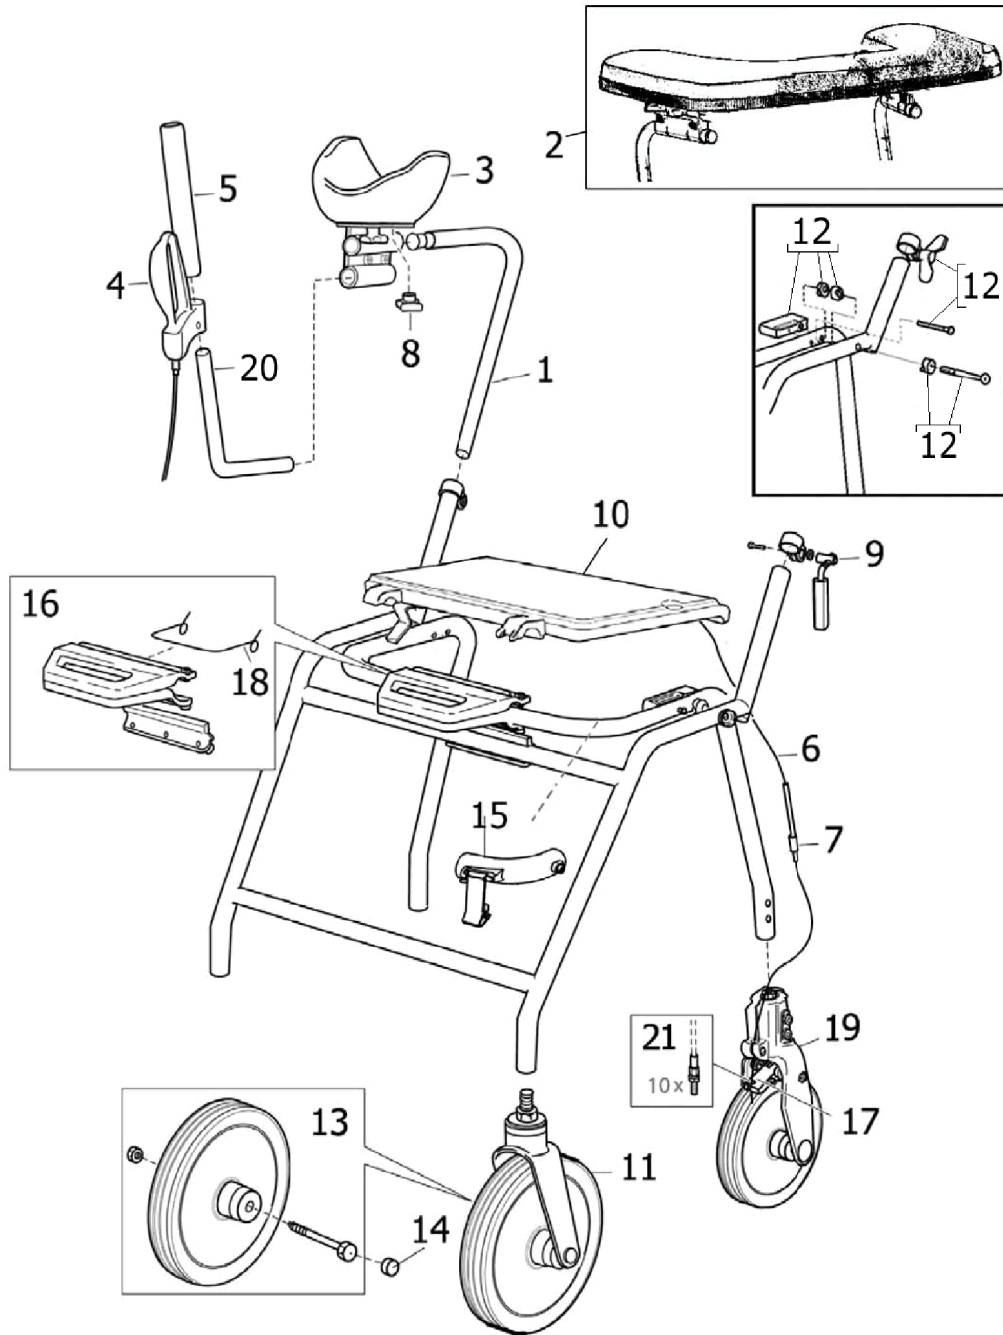

Alpha Basic Attachment

Alpha Basic Attachment

Item Number	Note	Part Number	Description	Quantity Per	
				Package	Assembly
1	A	13627	Tube, Height Adjustment, Aluminum	1	2
2		13018	Platform, Attachment	1	1
3		13005-L	Arm Support Assembly - Left	1	1
3		13005-R	Arm Support Assembly - Right	1	1
4		13098-L	Kit, Brake Handle - Left	1	1
4		13098-R	Kit, Brake Handle - Right	1	1
5		12593	Grip, Soft (Pair)	1	1
6		1452466	Wire (1330mm) (10 pcs)	1	2
7		80075	Wire Cover (1000mm)	1	2
8		60042	Knob, Adjustment	1	2
8		1452467	Package, Knob, Adjustment	10	1
9		1452468	Locking Device with Clamp (Pair)	1	1
10		12545	Seat Assembly with Hardware, Flip-up	1	1
11		13565-25-V01	Wheel Assembly, Grey w/ Fork, SL II - Front	1	2
12		12678	Folding Hinge Assembly (Pair)	1	1
13		12609	Wheel with Hardware, Grey, SLII - Front	1	2
14		70050-NLA	NLA - Cap, Black Plastic - Front Fork	1	2
14		1452282	Cap, Black, Plastic - Front Fork (20 pcs)	20	1
15		12656	Lock, Folding	1	1
16		1510376	Kit, Folding Handle	1	1
17		12620	Brake Flap Assembly, DABSII	2	1
18		72025	Spring, Torsion Handle	1	1
18		1529858	Spring for Folding Handle (10 pcs)	10	1
19	A	12590-25	Wheel Assembly with Fork, Grey, SL II - Rear	1	2
20		13626	Tube, Handle, Aluminum	1	2
21		1542524	Package, Screw, Adjustment w /Nut (10 pcs)	10	1
	B	70311	Tray, Food and Beverage	1	1
	B	12530-15	Basket, Standard / Low, max load 9 kg	1	1

NOTE: A - Use with Models built after December 2002.
B - Not Shown.