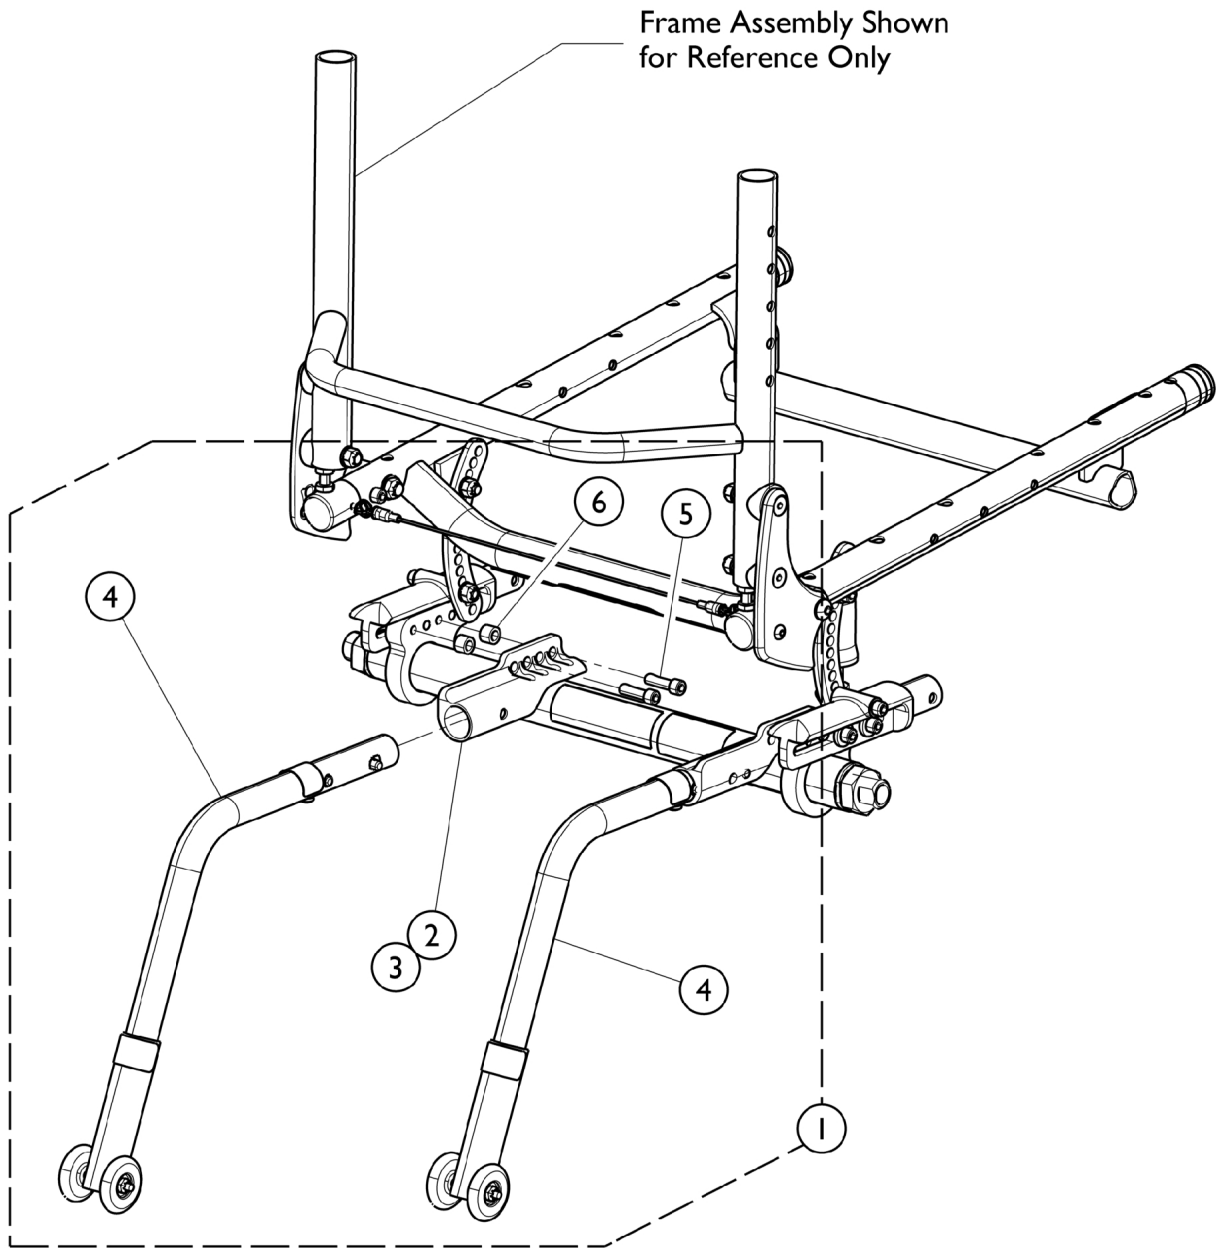

Anti-Tipper Assembly

Anti-Tipper Assembly

Item Number	Note	Part Number	Description	Quantity Per	
				Package	Assembly
1	A	1159780-NLA	NLA - Kit, Anti-Tip Assembly	1	1
2			NLA - Bracket, Anti-Tip - Right	1	1
3			NLA - Bracket, Anti-Tip - Left	1	1
4			NLA - Anti-Tipper	1	2
5			Screw, Socket Head (1/4-28 x 7/8")	1	4
6			Spacer, Crossbrace (1/4 x 7/16 x 5/16)	1	4

NOTE: A - Includes items 2, 3, 4, and 5.

Anti-Tip Rear Seat To Floor Reference Chart

Rear Seat to Floor	CRF22SP, CRF6722 (22" Wheel)	ZEROG24, CRF6724 SPLX24, FN1624 (24" Wheel)	ZEROG25, CRF6725 SPLX25, FN1625 ZERO26, CRF6726, FN1626 (25 & 26" Wheels)
14"	1159780	1159780	1159780
14-1/2"	1159780	1159780	1159780
15"	1159780	1159780	1159780
15-1/2"	1159780	1159780	1159780
16"	1159780	1159780	1159780
16-1/2"	1159781-NLA	1159780	1159780
17"	1159781-NLA	1159780	1159780
17-1/2"	1159781-NLA	1159781-NLA	1159780
18"	1159781-NLA	1159781-NLA	1159780
18-1/2"	1159781-NLA	1159781-NLA	1159781-NLA
19"	1159781-NLA	1159781-NLA	1159781-NLA
19-1/2"	1159781-NLA	1159781-NLA	1159781-NLA
20"	1159781-NLA	1159781-NLA	1159781-NLA