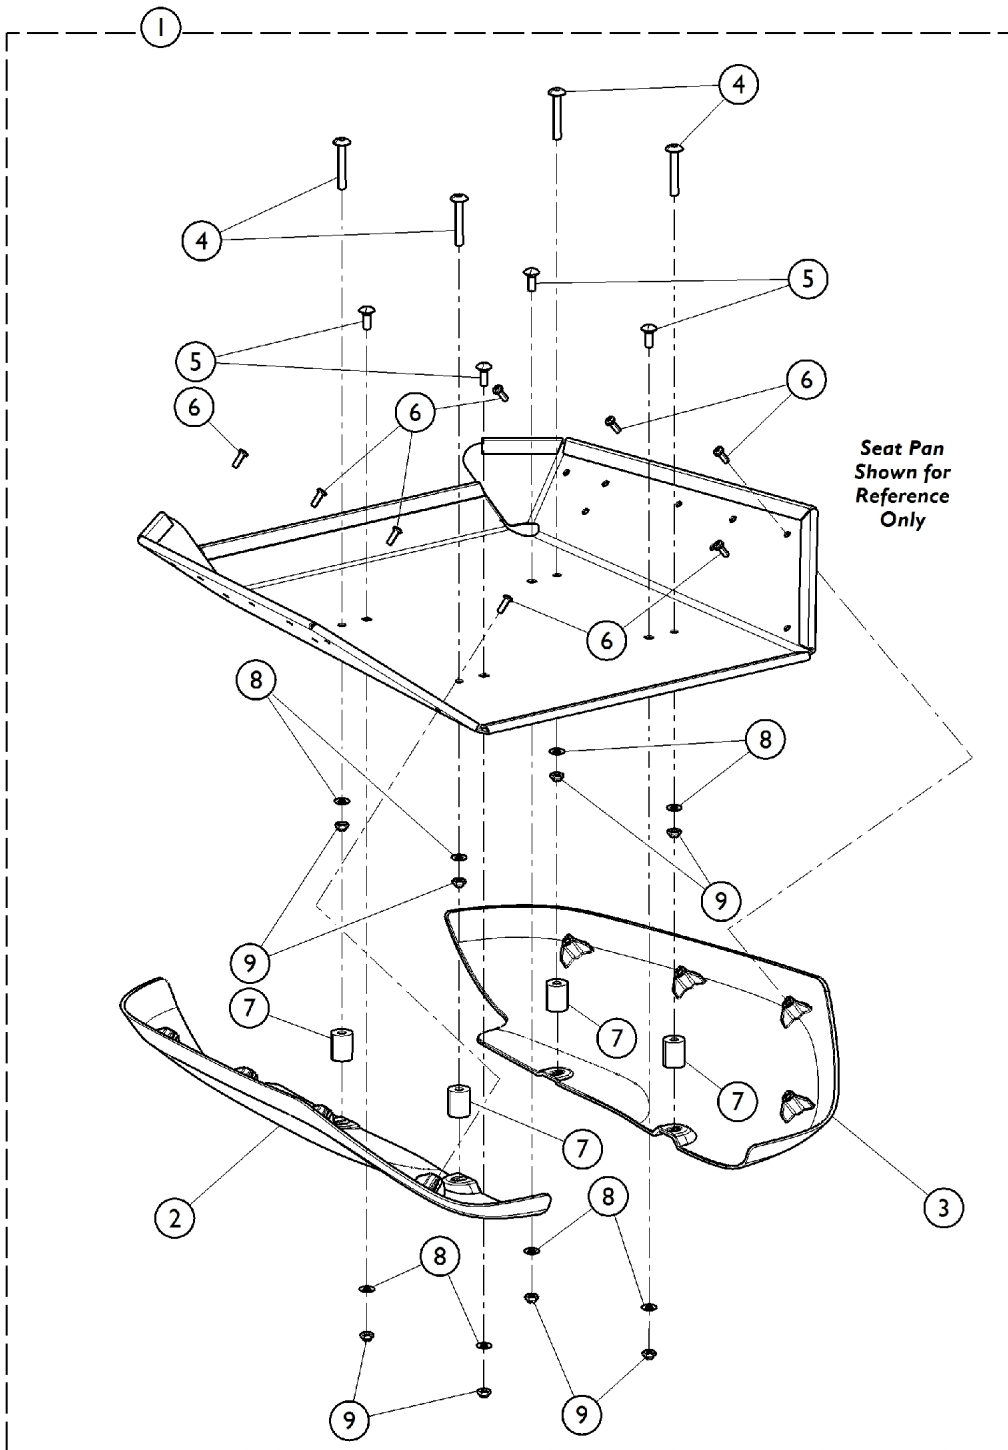

# Seat Pan Hardware (20")

## Seat Pan Hardware (20")

Item Number	Note	Part Number	Description	Quantity Per	
				Package	Assembly
1	A	1179375-NLA	NLA - Kit, Seat Pan Hardware (20" W)	1	1
			Outer Shell, Seat Pan - Right	1	1
			Outer Shell, Seat Pan - Left	1	1
			Screw, Button Head Cap (M6 x 40mm)	1	4
			Screw, Round Head Square Neck (M6 x 1 x 16mm)	1	4
			Screw, Pan Head, Tap (8-16 x 1/2")	1	8
			Spacer, Nylon (7 x 18 x 22.4mm)	1	4
			Washer (6.4 x 12.5 x .8)	1	8
			Locknut (M6 x 1)	1	8

NOTE: A - Includes items 2 - 9.