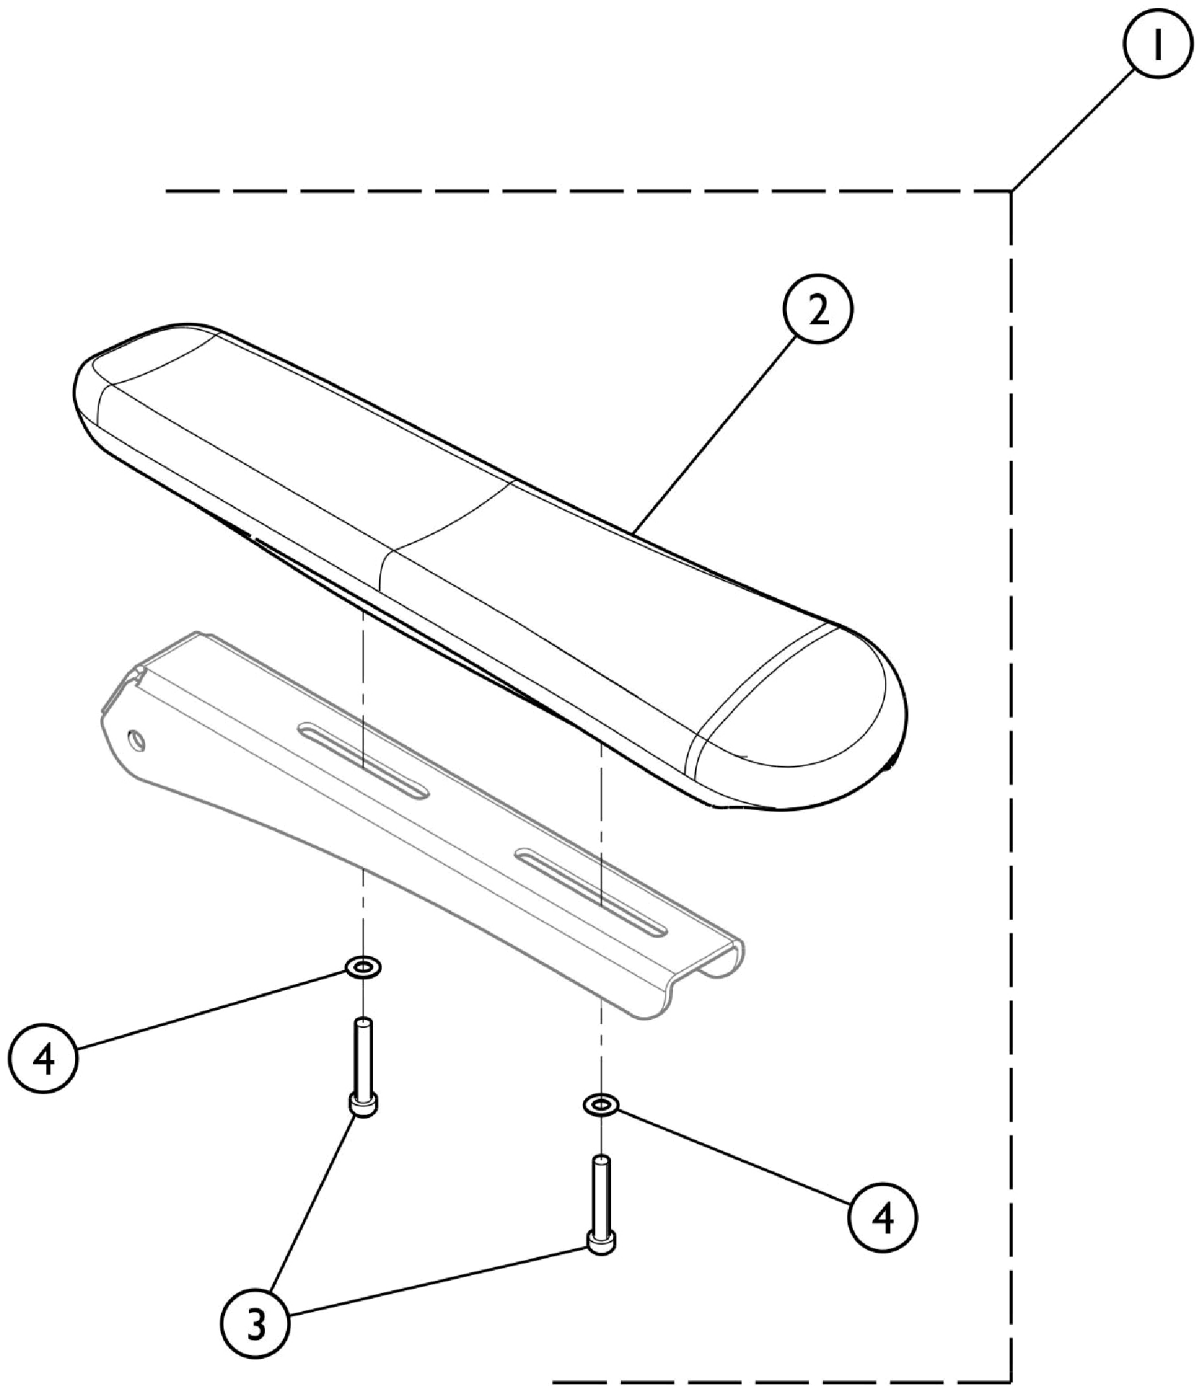

# Armpad and Armrest

SCP\_027A

## Armpad and Armrest

Item Number	Note	Part Number	Description	Quantity Per	
				Package	Assembly
1	A	1179372-NLA	NLA - Kit, Armrest Pad w/ Hardware - Right	1	1
2			Pad, Armrest - Right	1	1
3			Screw, Socket Head Cap (M6 x 1 x 35mm)	1	2
4			Washer (6.4 x 12.5 x .8)	1	2
			Instruction Sheet, Armrest Pad	1	1
1	A	1179373-NLA	NLA - Kit, Armrest Pad w/ Hardware - Left	1	1
2			Pad, Armrest - Left	1	1
3			Screw, Socket Head Cap (M6 x 1 x 15mm)	1	2
4			Washer (6.4 x 12.5 x .8)	1	2
			Instruction Sheet, Armrest Pad	1	1