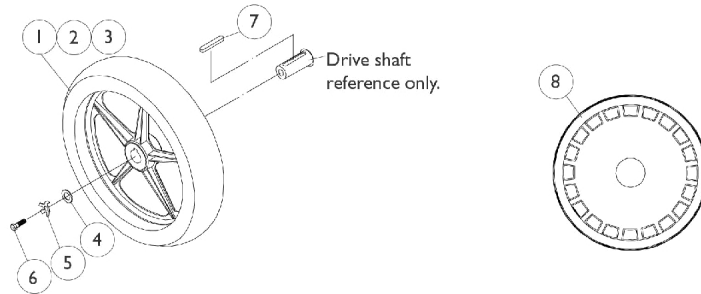

Wheels, Drive and Hub Mount

NOTE: The new chrome painted 14" x 3" spoke wheels are retrofitable to chairs made before 10/17/01. Wheel hub assembly part number (1103010) must be ordered as well.

Drive Wheel Assembly (12-1/2" x 2-1/4")