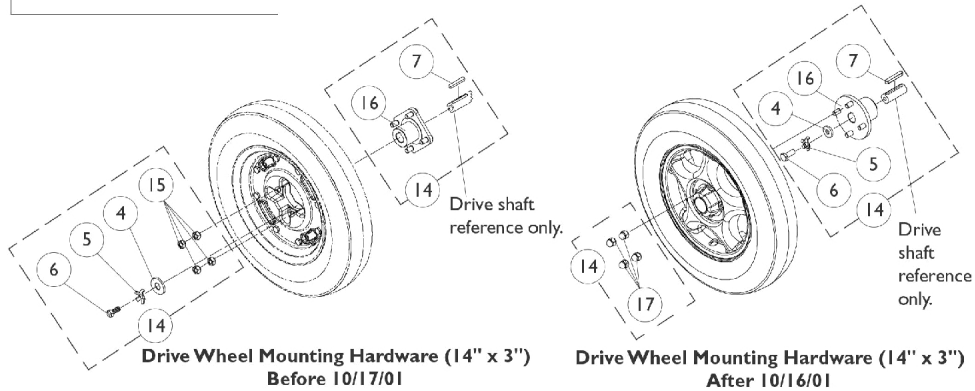

**Drive Wheel Assembly (14" x 3")
Before 10/17/01**

**Drive Wheel Assembly (14" x 3")
After 10/16/01**

**Drive Wheel Mounting Hardware (14" x 3")
Before 10/17/01**

**Drive Wheel Mounting Hardware (14" x 3")
After 10/16/01**