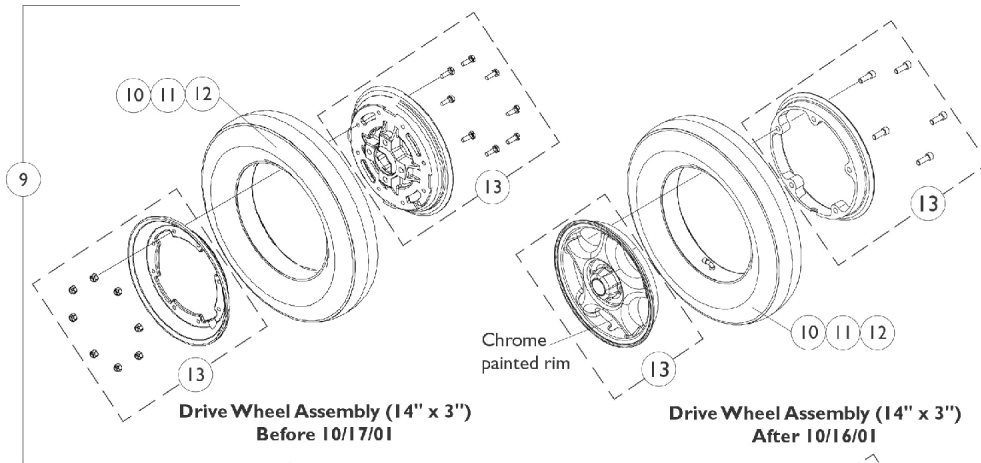

Wheels, Drive and Hub Mount

NOTE: The new chrome painted 14" x 3" spoke wheels are retrofitable to chairs made before 10/17/01. Wheel hub assembly part number (1103010) must be ordered as well.

Drive Wheel Assembly (12-1/2" x 2-1/4")