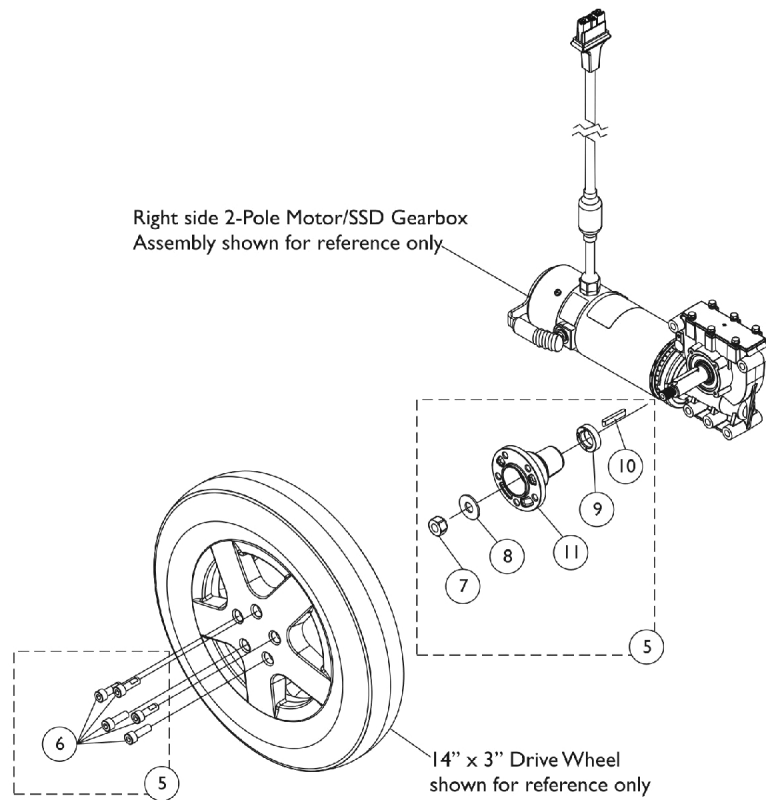

Drive Wheels and Mounting Hardware (14" x 3") (TDX SI & TDX SI-2 After 9/14/11)

Right side 2-Pole Motor/SSD Gearbox
Assembly shown for reference only

Drive Wheels and Mounting Hardware (14" x 3") (TDX SI & TDX SI-2 After 9/14/11)

Item Number	Note	Part Number	Description	Quantity Per	
				Package	Assembly
1	A,C,G, G1	1144660-NLA	NLA - Drive Wheel Assembly, w/ Flat Free, Grey Tire/Black Rim (14" x 3")	1	1
1	A,D	1178834	Drive Wheel Assembly, Flat Free Gel Foam, Grey Tire/Black Rim (14" x 3")	1	1
1	A,E	1167685	Drive Wheel Assembly, Flat Free Gel Foam, Grey Tire/Silver Rim (14" x 3")	1	1
2	F	1121707-NLA	NLA - Kit, 8" Rim w/ Hardware (14" x 3" Wheel)	1	1
4	H	1141342	Tire w/ Foam Fill Insert, Grey (14" x 3")	1	1
5	B	1168890	Kit, 2-Pole Motor Drive Wheel Mounting Hardware (14" x 3")	1	1
6			Screw, Socket Head w/ Patch (M8 x 1.25 x 25mm)	1	5
7			Locknut (M12 x 1.5)	1	1
8			Washer, Plain (12.38mm x 30mm x 2mm)	1	1
9			Spacer, Hub (8mm)	1	1
10			Key (6mm x 6mm x 40mm)	1	1
11			Hub, Wheel (14" x 3")	1	1