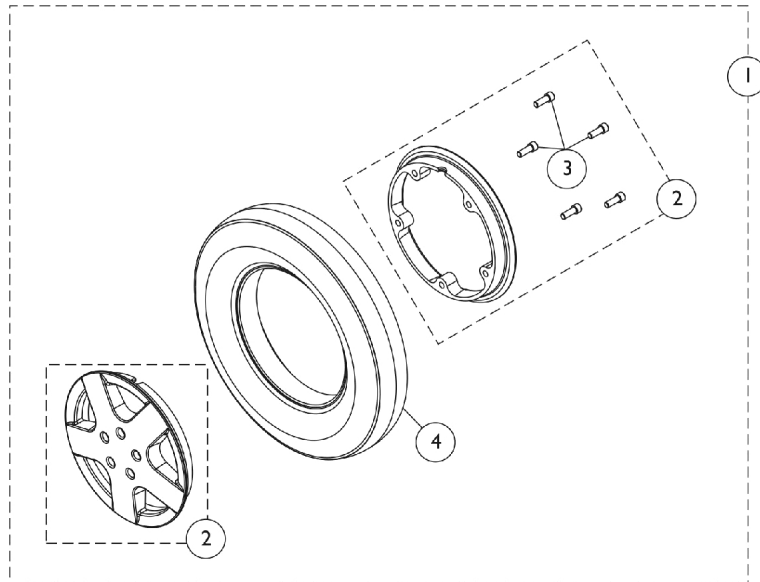

Drive Wheels and Mounting Hardware (14" x 3") (TDX SI & TDX SI-2 After 9/14/11)

Right side 2-Pole Motor/SSD Gearbox
Assembly shown for reference only

Drive Wheels and Mounting Hardware (14" x 3") (TDX SI & TDX SI-2 After 9/14/11)

Item Number	Note	Part Number	Description	Quantity Per	
				Package	Assembly
1	A,C,G, G1	1144660-NLA	NLA - Drive Wheel Assembly, w/ Flat Free, Grey Tire/Black Rim (14" x 3")	1	1
1	A,D	1178834	Drive Wheel Assembly, Flat Free Gel Foam, Grey Tire/Black Rim (14" x 3")	1	1
1	A,E	1167685	Drive Wheel Assembly, Flat Free Gel Foam, Grey Tire/Silver Rim (14" x 3")	1	1
2	F	1121707-NLA	NLA - Kit, 8" Rim w/ Hardware (14" x 3" Wheel)	1	1
4	H	1141342	Tire w/ Foam Fill Insert, Grey (14" x 3")	1	1
5	B	1168890	Kit, 2-Pole Motor Drive Wheel Mounting Hardware (14" x 3")	1	1
6			Screw, Socket Head w/ Patch (M8 x 1.25 x 25mm)	1	5
7			Locknut (M12 x 1.5)	1	1
8			Washer, Plain (12.38mm x 30mm x 2mm)	1	1
9			Spacer, Hub (8mm)	1	1
10			Key (6mm x 6mm x 40mm)	1	1
11			Hub, Wheel (14" x 3")	1	1