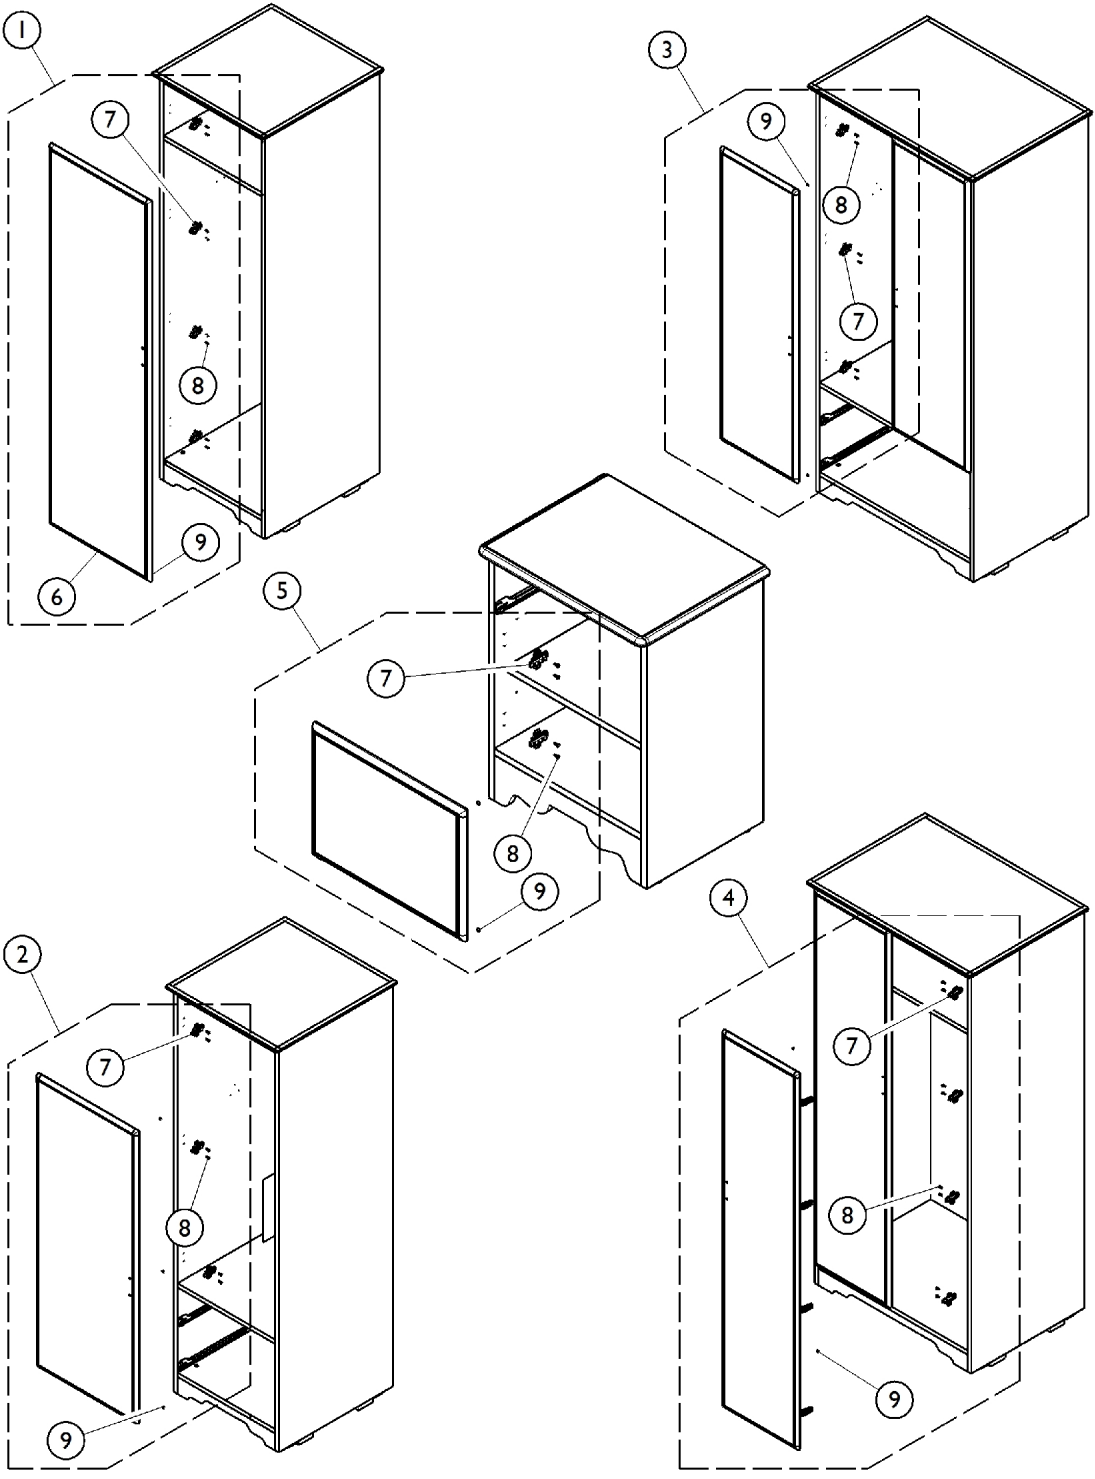

Doors - Bedside and Wardrobe - Torrington II

Doors - Bedside and Wardrobe - Torrington II

Item Number	Note	Part Number	Description	Quantity Per	
				Package	Assembly
1	A	1121801	Kit, Door Panel w/ Hardware - Left (48470)	1	1
6			Door Panel Assembly (48470)	1	1
7			Hinge Plate, Salice	1	4
8			Screw, Phillips Pan Head (#8 x 5/8")	1	8
9			Pad, Felt	1	3
1	A	1121806	Kit, Door Panel w/ Hardware - Right (48470)	1	1
6			Door Panel Assembly - Right (48470)	1	1
7			Hinge Plate, Salice	1	4
8			Screw, Phillips Pan Head (#8 x 5/8")	1	8
9			Pad, Felt	1	3
2	A	1121831	Kit, Door Panel w/ Hardware, Double (48472-2)	1	1
6			Door Panel Assembly - Left (48472-2)	1	1
6			Door Panel Assembly - Right (48472-2)	1	1
7			Hinge Plate, Salice	1	6
8			Screw, Phillips Pan Head (#8 x 5/8")	1	12
9			Pad, Felt	1	4
3	A	1121810	Kit, Door Panel w/ Hardware - Right (48470-2)	1	1
6			Door Panel Assembly - Right (48470-2)	1	1
7			Hinge Plate, Salice	1	3
8			Screw, Phillips Pan Head (#8 x 5/8")	1	6
9			Pad, Felt	1	3
3	A	1121815	Kit, Door Panel w/ Hardware - Left (48470-2)	1	1
6			Door Panel Assembly - Left (48470-2)	1	1
7			Hinge Plate, Salice	1	3
8			Screw, Phillips Pan Head (#8 x 5/8")	1	6
9			Pad, Felt	1	3
4	A	1121823	Kit, Door Panel w/ Hardware, Double (48472)	1	1
6			Door Panel Assembly - Left (48472)	1	1
6			Door Panel Assembly - Right (48472)	1	1
7			Hinge Plate, Salice	1	8
8			Screw, Phillips Pan Head (#8 x 5/8")	1	16
9			Pad, Felt	1	6
5	A	1121778	Kit, Door Panel w/ Hardware - Left (48430)	1	1
6			Door Panel Assembly - Left (48430)	1	1
7			Hinge Plate, Salice	1	2
8			Screw, Phillips Pan Head (#8 x 5/8")	1	4
9			Pad, Felt	1	2
5	A	1121783	Kit, Door Panel w/ Hardware - Right (48430)	1	1
6			Door Panel Assembly - Right (48430)	1	1
7			Hinge Plate, Salice	1	2
8			Screw, Phillips Pan Head (#8 x 5/8")	1	4
9			Pad, Felt	1	2

NOTE: A - Includes items 6, 7, 8, and 9.