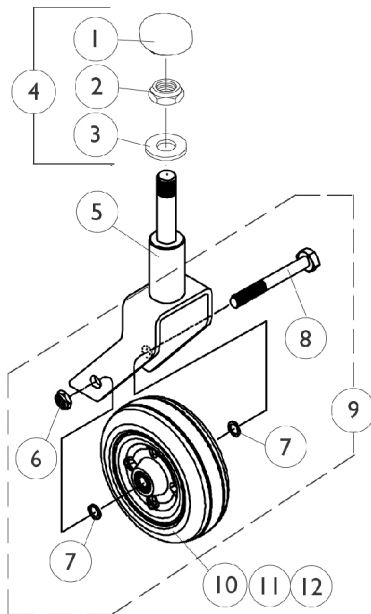

6" Caster Assembly

NOTE: 6" caster assemblies available On-Chair as of 11/19/01

6" Caster Shock Fork

6" Caster Assembly

NOTE: 6" caster assemblies available On-Chair as of 11/19/01

Item Number	Note	Part Number	Description	Quantity Per	
				Package	Assembly
1		1101737	Cap, End, Tube, Black	1	1
2		1028550	Locknut (5/8-18)	1	1
3		1041444	Washer, Nylon (5/8 x 1-5/16 x 1/8")	1	1
4	A	1104451	Hardware, Caster Fork Mounting	1	1
5	C,D	8881041458	Fork and Stem Assembly (6" Caster)	1	1
5	C,D	8881056379	Fork, Shock, Color (6")	1	1
6		7930331-NLA	NLA - Locknut (7/16-20")	25	1
7		7930329	Washer, Steel (15/32 x 5/8 x 3/64")	25	2
8		1025726	Screw, Hex Head (7/16-20 x 3-1/4")	1	1
9	B	1042489	Hardware, Caster Axle	1	2
9	B	1058890-NLA	NLA - Hardware, Caster, Shock Fork (Pair)	2	1
10	E	1072014-NLA	NLA - Wheel Assembly, Semi-Pneumatic, Urethane (6" x 2")	1	1
10	F	1115179	Wheel Assembly, Semi-Pneumatic, Urethane, Deep Profile, Grey Tire/Black Hub (6" x 2")	1	1
10	F,G	1122066	Wheel Assembly, Semi-Pneumatic, Urethane, Deep Profile, Grey Tire/Black Hub (6" x 2") (Pair)	2	1
10	H	1175881	Wheel Assembly, Urethane, Deep Profile, Grey Tire/Silver Hub (6" x 2")	1	1
10	H	1180077	Wheel Assembly, Urethane, Deep Profile, Grey Tire/Silver Hub (6" x 2") (Pair)	2	1
11		1006049	Bearing (7/16")	1	2
12		1020592	Spacer, Bearing (7/16 x 5/8 x 1-3/4")	1	1