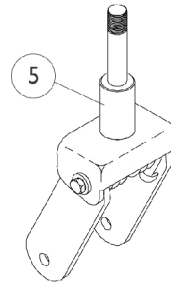

6" Caster Assembly

NOTE: 6" caster assemblies available On-Chair as of 11/19/01

6" Caster Shock Fork

6" Caster Assembly

NOTE: 6" caster assemblies available On-Chair as of 11/19/01

Item Number	Note	Part Number	Description	Quantity Per	
				Package	Assembly
1		1101737	Cap, End, Tube, Black	1	1
2		1028550	Locknut (5/8-18)	1	1
3		1041444	Washer, Nylon (5/8 x 1-5/16 x 1/8")	1	1
4	A	1104451	Hardware, Caster Fork Mounting	1	1
5	C,D	8881041458	Fork and Stem Assembly (6" Caster)	1	1
5	C,D	8881056379	Fork, Shock, Color (6")	1	1
6		7930331-NLA	NLA - Locknut (7/16-20")	25	1
7		7930329	Washer, Steel (15/32 x 5/8 x 3/64")	25	2
8		1025726	Screw, Hex Head (7/16-20 x 3-1/4")	1	1
9	B	1042489	Hardware, Caster Axle	1	2
9	B	1058890-NLA	NLA - Hardware, Caster, Shock Fork (Pair)	2	1
10	E	1072014-NLA	NLA - Wheel Assembly, Semi-Pneumatic, Urethane (6" x 2")	1	1
10	F	1115179	Wheel Assembly, Semi-Pneumatic, Urethane, Deep Profile, Grey Tire/Black Hub (6" x 2")	1	1
10	F,G	1122066	Wheel Assembly, Semi-Pneumatic, Urethane, Deep Profile, Grey Tire/Black Hub (6" x 2") (Pair)	2	1
10	H	1175881	Wheel Assembly, Urethane, Deep Profile, Grey Tire/Silver Hub (6" x 2")	1	1
10	H	1180077	Wheel Assembly, Urethane, Deep Profile, Grey Tire/Silver Hub (6" x 2") (Pair)	2	1
11		1006049	Bearing (7/16")	1	2
12		1020592	Spacer, Bearing (7/16 x 5/8 x 1-3/4")	1	1