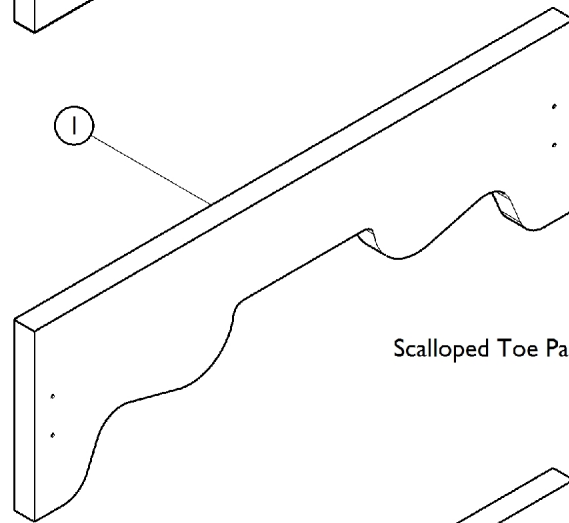

Toe Panels - Torrington/Torrington II

Scalloped, Arched, and Flush

Flush Toe Panel

Scalloped Toe Panel

Arched Toe Panel

Toe Panels - Torrington/Torrington II

Scalloped, Arched, and Flush

#1 Scalloped Toe Kicks

Furniture Style	Part Number	Furniture Style	Part Number
IH28430 IH48430	1167033	IH28470 IH48470	1166995
IH28434 IH48434	1167019	IH28470-2 IH48470-2	1166995
IH28436 IH48436	1167712	IH28472 IH48472	1167755
IH28438 IH48438	1167712	IH28472-2 IH48472-2	1167755
IH28443 IH48443	1167019	IH28490 IH48490	1168275