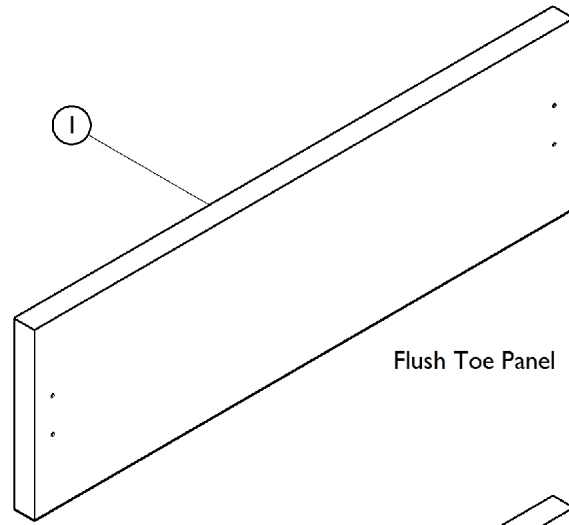

Toe Panels - Torrington/Torrington II

Scalloped, Arched, and Flush

Flush Toe Panel

Scalloped Toe Panel

Arched Toe Panel

Toe Panels - Torrington/Torrington II

Scalloped, Arched, and Flush

#1 Scalloped Toe Kicks

Furniture Style	Part Number	Furniture Style	Part Number
IH28430 IH48430	1167033	IH28470 IH48470	1166995
IH28434 IH48434	1167019	IH28470-2 IH48470-2	1166995
IH28436 IH48436	1167712	IH28472 IH48472	1167755
IH28438 IH48438	1167712	IH28472-2 IH48472-2	1167755
IH28443 IH48443	1167019	IH28490 IH48490	1168275