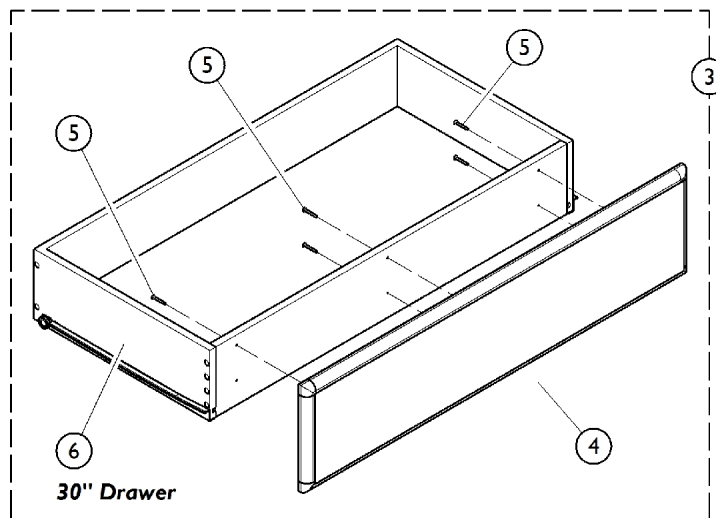

# Drawers - Bedside, Chest, Wardrobe, Armoire Torrington II

## Drawers - Bedside, Chest, Wardrobe, Armoire Torrington II

Item Number	Note	Part Number	Description	Quantity Per	
				Package	Assembly
1	A	1168314	Drawer Assembly (19-1/8")	1	1
4			Drawer Assembly Front	1	1
5			Drawer Assembly (19-1/8")	1	1
6			Screw, Phillips Flat Head (#6 x 1")	1	4
2	A	1168315	Drawer Assembly (28")	1	1
4			Drawer Assembly Front	1	1
5			Drawer Assembly (28")	1	1
6			Screw, Phillips Flat Head (#6 x 1")	1	6
3	A	1168316	Drawer Assembly (30")	1	1
4			Drawer Assembly, Front	1	1
5			Drawer Assembly, Complete (30")	1	1
6			Screw, Phillips Flat Head (#6 x 1")	1	6