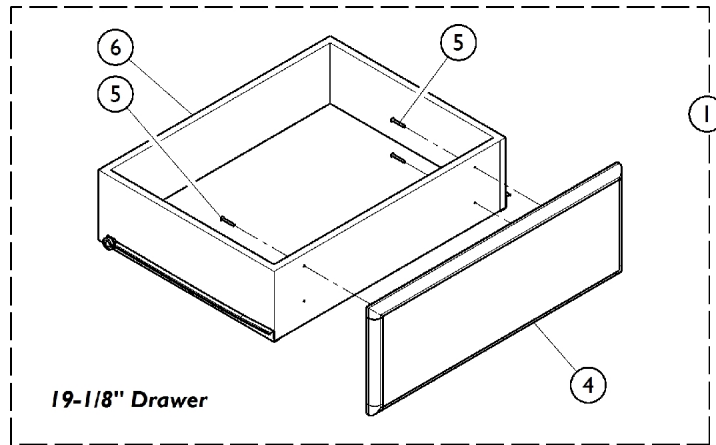

# Drawers - Bedside, Chest, Wardrobe, Armoire Torrington II

## Drawers - Bedside, Chest, Wardrobe, Armoire Torrington II

Item Number	Note	Part Number	Description	Quantity Per	
				Package	Assembly
1	A	1168314	Drawer Assembly (19-1/8")	1	1
4			Drawer Assembly Front	1	1
5			Drawer Assembly (19-1/8")	1	1
6			Screw, Phillips Flat Head (#6 x 1")	1	4
2	A	1168315	Drawer Assembly (28")	1	1
4			Drawer Assembly Front	1	1
5			Drawer Assembly (28")	1	1
6			Screw, Phillips Flat Head (#6 x 1")	1	6
3	A	1168316	Drawer Assembly (30")	1	1
4			Drawer Assembly, Front	1	1
5			Drawer Assembly, Complete (30")	1	1
6			Screw, Phillips Flat Head (#6 x 1")	1	6