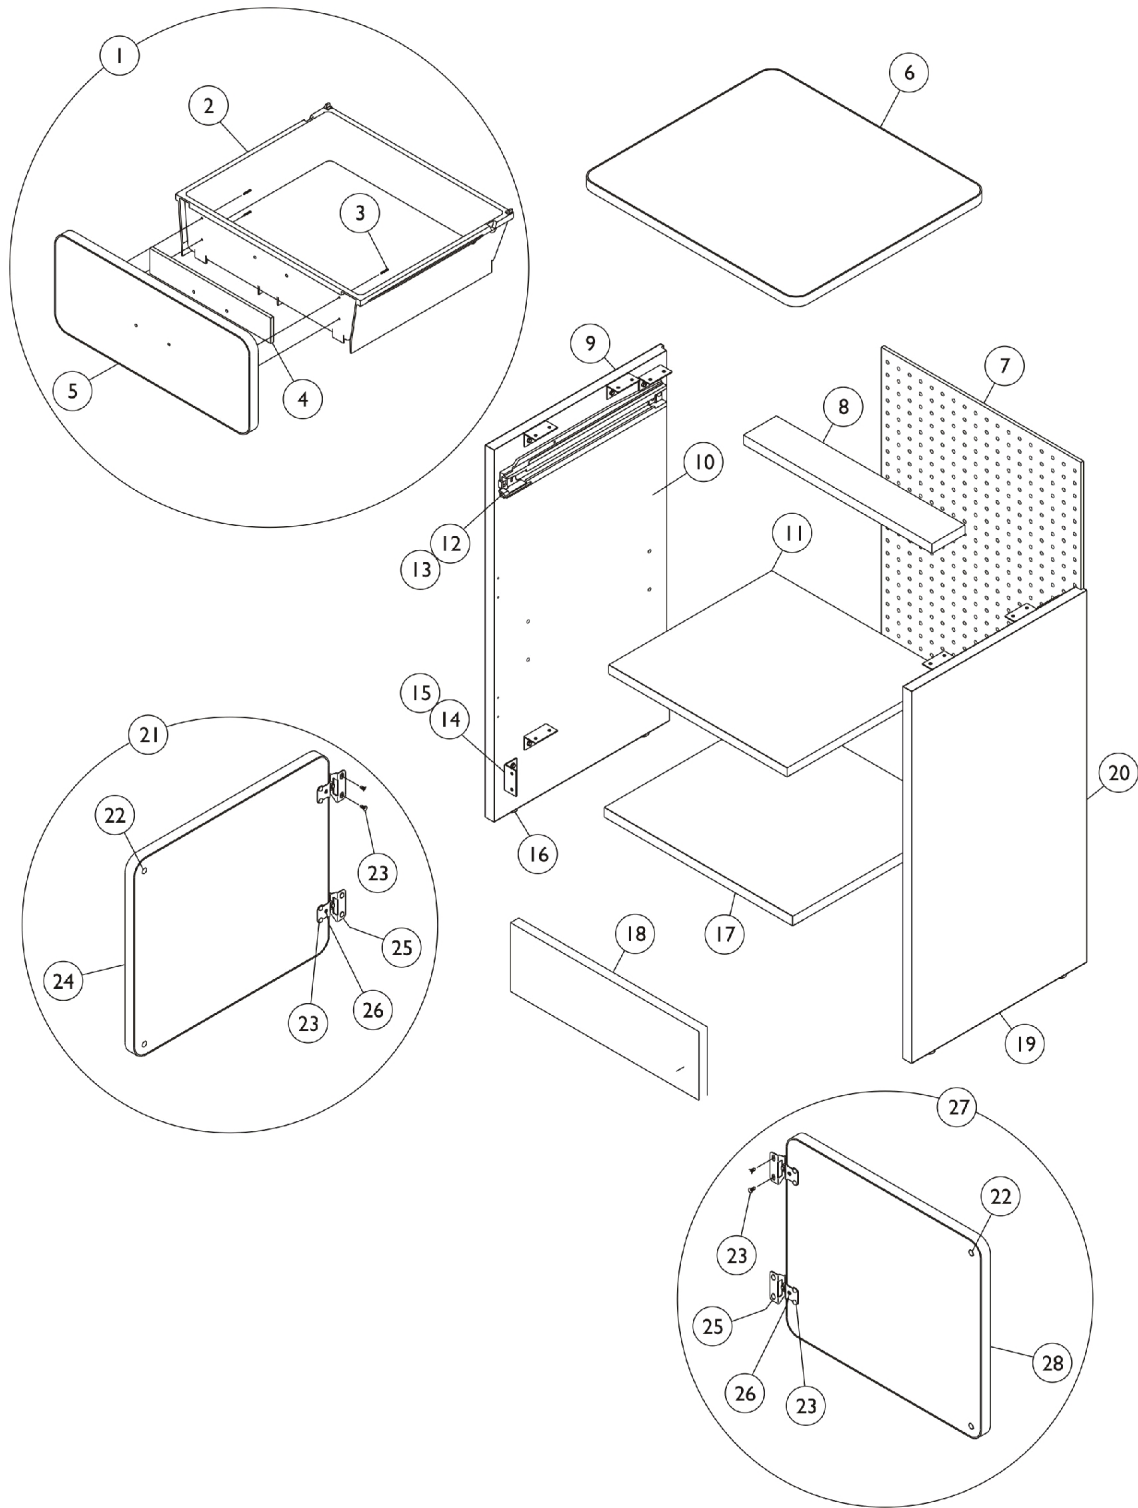

Bedside Cabinet - Contemporary (Model IH23030)

Bedside Cabinet - Contemporary (Model IH23030)

Item Number	Note	Part Number	Description	Quantity Per	
				Package	Assembly
1		A021402	Drawer Box Assembly	1	1
2		IHB007308	Drawer, Plastic (16-1/2")	1	1
3		IHB011227	Screw, Phillips Flat Head (#6 x 1")	1	4
4		IHP015366	Strip, Filler	1	1
5		A021403	Drawer Assembly - Front	1	1
6		A014613	Complete Assembly - Top	1	1
7		IHP014639	Core, Back	1	1
8		IHA024145	Complete Crosspiece Assembly	1	1
9		A024142	Side Panel Assembly - Left	1	1
10		A024141	Panel, Side - Left	1	1
11		A021406	Complete Shelf Assembly	1	1
12		IHB007311	Glide, Plastic Drawer - Left	1	1
13		IHB015929	Screw, Phillips Pan Head (#8 x 3/4")	1	4
14		IHB004330	Bracket, Angle	1	12
15		IHB007651	Screw, Hex Head (#10 x 5/8")	1	24
16		IHB003531	Glide, Plastic Tack (3/4 x 1/4")	1	4
17		A023006	Complete Bottom Assembly	1	1
18		A021398	Complete Toe Panel Assembly	1	1
19		A024144	Side Panel Assembly - Right	1	1
20		A024143	Side Panel - Right	1	1
	A	IHB007309	Glide, Drawer Plastic - Right	1	1
21		A024828	Door Assembly - Left	1	1
22		IHB023733	Pad, Felt	1	4
23		IHB004149	Screw, Phillips Pan Head (#8 x 5/8")	1	8
24		A024829	Door, Panel - Left	1	1
25		IHB003895	Hinge, Ajax	1	2
26		IHB003054	Screw, Phillips Flat Head (#6 x 5/8")	1	2
27		A024832	Door Assembly - Right	1	1
28		A024831	Door, Panel - Right	1	1
	A	IHB003571	Pin, Shelf Support	1	4

NOTE: A - Not Shown.