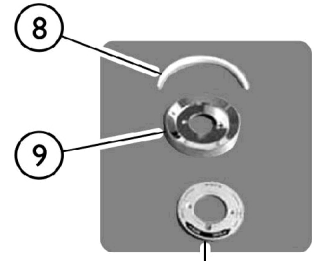

Tub and Shower Valves

For Dornbracht "Aida", Gummerts, and Symmons

5

6

7

8

9

10

Tub and Shower Valves

For Dornbracht "Aida", Gummers, and Symmons

Item Number	Note	Part Number	Description	Quantity Per	
				Package	Assembly
1	A	IHPAR9301-NLA	Handle, Dornbracht - (For "Adia" model only)	1	1
2	A	PAR6678CG-NL A	NLA - Handle Insert, Dornbracht	1	1
3	A	IHPAR9314-NLA	Valve, 1/2" Shower	1	1
4	A	IHPAR9315-NLA	Valve, 3/4" Tub Fill	1	1
5	B	IHPAR6887BC-NLA	Handle, Gummers	1	1
6	B	IHPAR6885-BC-NLA	NLA - Valve, 3/4" Tub and Shower	1	1
7	C	IHPAR9255-NLA	Valve Kit, 3/4" Tub and Shower	1	1
8	C	IHPAR9255A-NL A	NLA - Gasket, Escutcheon - Mfg# T-27	1	1
9	C	IHPAR9255B-NL A	NLA - Escutcheon - Mfg# T-27B	1	1
10	C	IHPAR9255C-NL A	NLA - Plate, Dial - Mfg# T-29B	1	1

NOTE: A - Dornbracht "Aida"
B - Gummers
C - Symmons - Used on Model 3700, 3700B, and 3700BMF ONLY