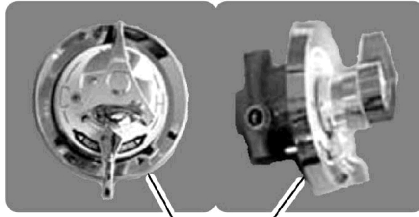

Tub and Shower Valves

For Dornbracht "Aida", Gummerts, and Symmons

5

6

7

8

9

10

Tub and Shower Valves

For Dornbracht "Aida", Gummers, and Symmons

Item Number	Note	Part Number	Description	Quantity Per	
				Package	Assembly
1	A	IHPAR9301-NLA	Handle, Dornbracht - (For "Adia" model only)	1	1
2	A	PAR6678CG-NL A	NLA - Handle Insert, Dornbracht	1	1
3	A	IHPAR9314-NLA	Valve, 1/2" Shower	1	1
4	A	IHPAR9315-NLA	Valve, 3/4" Tub Fill	1	1
5	B	IHPAR6887BC-NLA	Handle, Gummers	1	1
6	B	IHPAR6885-BC-NLA	NLA - Valve, 3/4" Tub and Shower	1	1
7	C	IHPAR9255-NLA	Valve Kit, 3/4" Tub and Shower	1	1
8	C	IHPAR9255A-NL A	NLA - Gasket, Escutcheon - Mfg# T-27	1	1
9	C	IHPAR9255B-NL A	NLA - Escutcheon - Mfg# T-27B	1	1
10	C	IHPAR9255C-NL A	NLA - Plate, Dial - Mfg# T-29B	1	1

NOTE: A - Dornbracht "Aida"
B - Gummers
C - Symmons - Used on Model 3700, 3700B, and 3700BMF ONLY