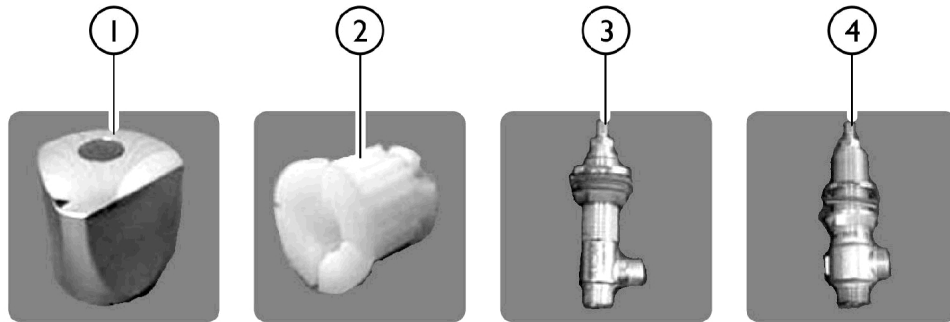

Tub and Shower Valves

For Dornbracht "Aida", Gummerts, and Symmons

5

6

7

8

9

10

Tub and Shower Valves

For Dornbracht "Aida", Gummers, and Symmons

Item Number	Note	Part Number	Description	Quantity Per	
				Package	Assembly
1	A	IHPAR9301-NLA	Handle, Dornbracht - (For "Adia" model only)	1	1
2	A	PAR6678CG-NL A	NLA - Handle Insert, Dornbracht	1	1
3	A	IHPAR9314-NLA	Valve, 1/2" Shower	1	1
4	A	IHPAR9315-NLA	Valve, 3/4" Tub Fill	1	1
5	B	IHPAR6887BC-NLA	Handle, Gummers	1	1
6	B	IHPAR6885-BC-NLA	NLA - Valve, 3/4" Tub and Shower	1	1
7	C	IHPAR9255-NLA	Valve Kit, 3/4" Tub and Shower	1	1
8	C	IHPAR9255A-NL A	NLA - Gasket, Escutcheon - Mfg# T-27	1	1
9	C	IHPAR9255B-NL A	NLA - Escutcheon - Mfg# T-27B	1	1
10	C	IHPAR9255C-NL A	NLA - Plate, Dial - Mfg# T-29B	1	1

NOTE: A - Dornbracht "Aida"
B - Gummers
C - Symmons - Used on Model 3700, 3700B, and 3700BMF ONLY