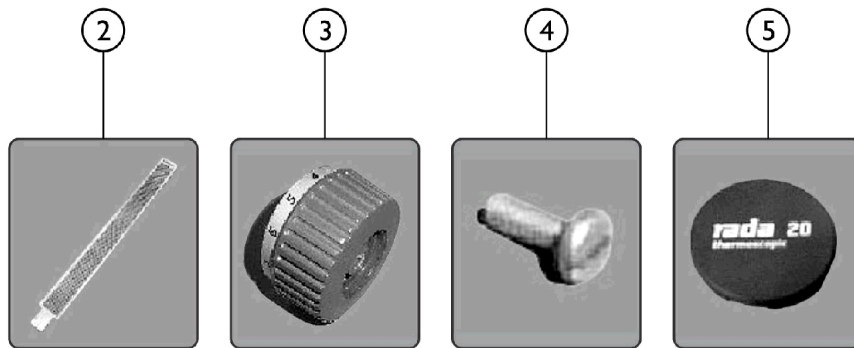

# Mixing Valves

## RADA20

SICC\_078A

Item Number	Note	Part Number	Description	Quantity Per	
				Package	Assembly
1		IHPAR6699-CG-NLA	NLA - Kit, RADA 20 Mixing Valve	1	1
2		IHPAR6696-CG-NLA	NLA - Strainer Screen	1	1
3		IHPAR6693-CG	NLA - Control Knob, Blue	1	1
4		IHPAR9122-CG-NLA	NLA - Screw, Brass, Control Knob	1	1
5		IHPAR6698J-NL A	NLA - Cap, Concealing	1	1
	A	IHPAR6698G-NL A	NLA - Service Pack, Mixing Valve, RADA 20	1	1

NOTE: A - Not Shown. Item includes all O-Rings, Lubes, and Screens).