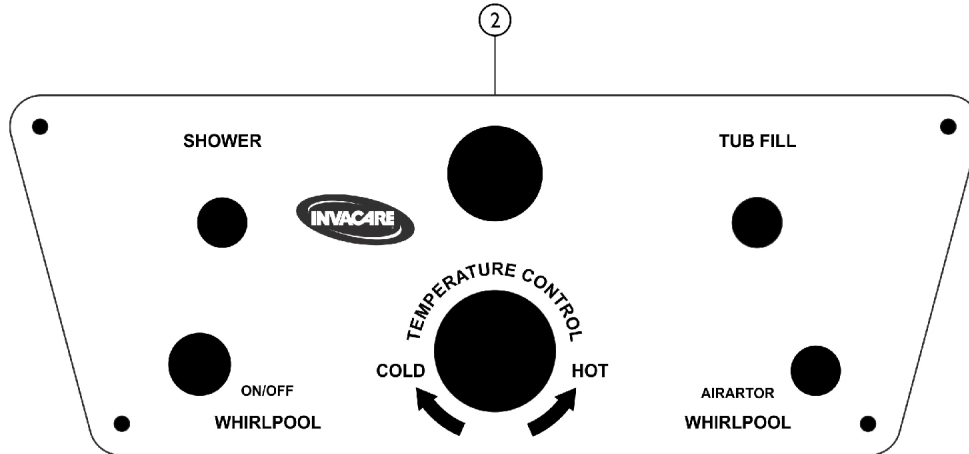

# Faceplates

SICC\_081A

Item Number	Note	Part Number	Description	Quantity Per	
				Package	Assembly
1	A	PAR9203B	Faceplate, Tub, Bisque (19")	1	1
2	B	IHPAR9203XB-N LA	NLA - Faceplate, Tub, Bisque	1	1

NOTE: A - Used with 3600, 3600XL, 3300, 4300, and 5300 Tub Models.  
B - Used with 3700, 3750, and 3800 Tub Models.