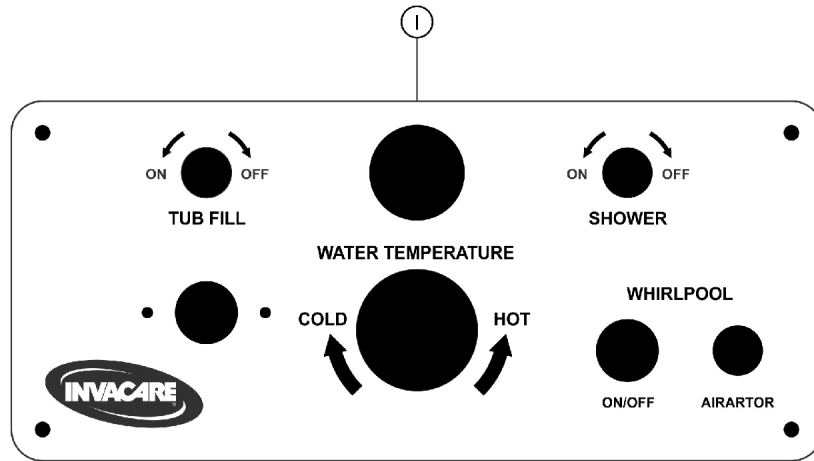

# Faceplates

SICC\_081A

Item Number	Note	Part Number	Description	Quantity Per	
				Package	Assembly
1	A	PAR9203B	Faceplate, Tub, Bisque (19")	1	1
2	B	IHPAR9203XB-N LA	NLA - Faceplate, Tub, Bisque	1	1

NOTE: A - Used with 3600, 3600XL, 3300, 4300, and 5300 Tub Models.  
B - Used with 3700, 3750, and 3800 Tub Models.