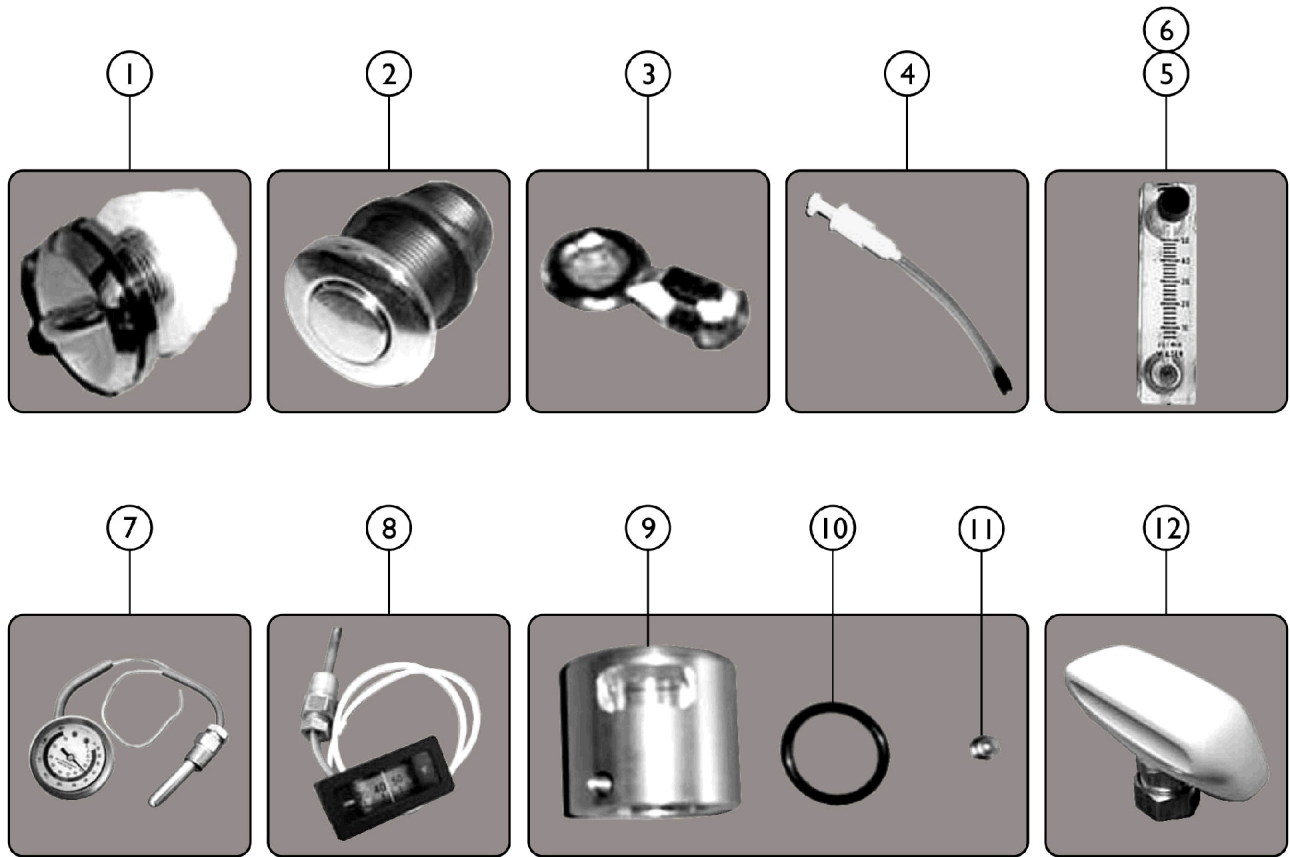

# Faceplate Components

Models - 3300, 3600, 3600XL, 3700, 3750, 3800, 4300, 5300

SICC\_072A

# Faceplate Components

Models - 3300, 3600, 3600XL, 3700, 3750, 3800, 4300, 5300

Item Number	Note	Part Number	Description	Quantity Per	
				Package	Assembly
1	B	PAR5590A-NLA	NLA - Air Vent Assembly, White	1	1
2		PAR5510C-NLA	NLA - On/Off Button	1	1
3		PAR9821	Chain Clip, Drain Plug	1	1
4		IHPAR1109-NLA	NLA - Soap Dispenser - DISCONTINUED	1	1
5		PAR1108	Metering Valve	1	1
6		IHPAR1106	Metering Valve Replacement Knob	1	1
7		PAR5710E	Gauge, Temperature	1	1
8		IHPAR5710E-LE NS-NLA	NLA - Replacement Lens (for PAR5710E) - DISCONTINUED	1	1
9		IHPAR6090-C-N LA	NLA - Spout, Aluminum Tub (Old style)	1	1
10	A	IHPAR6091C-NL A	NLA - O-Ring	1	1
11	A	IHPAR6092C-NL A	NLA - Screw, Set	1	1
12		IHPAR6089-A-N LA	NLA - Spout, Tub	1	1
12		IHPAR6089	Tub Spout (New Style)	1	1
NOTE: A - For IHPAR6090-C, Aluminum tub spout B - White Air Vent Assembly replaced Chrome. Functionality is the same.					