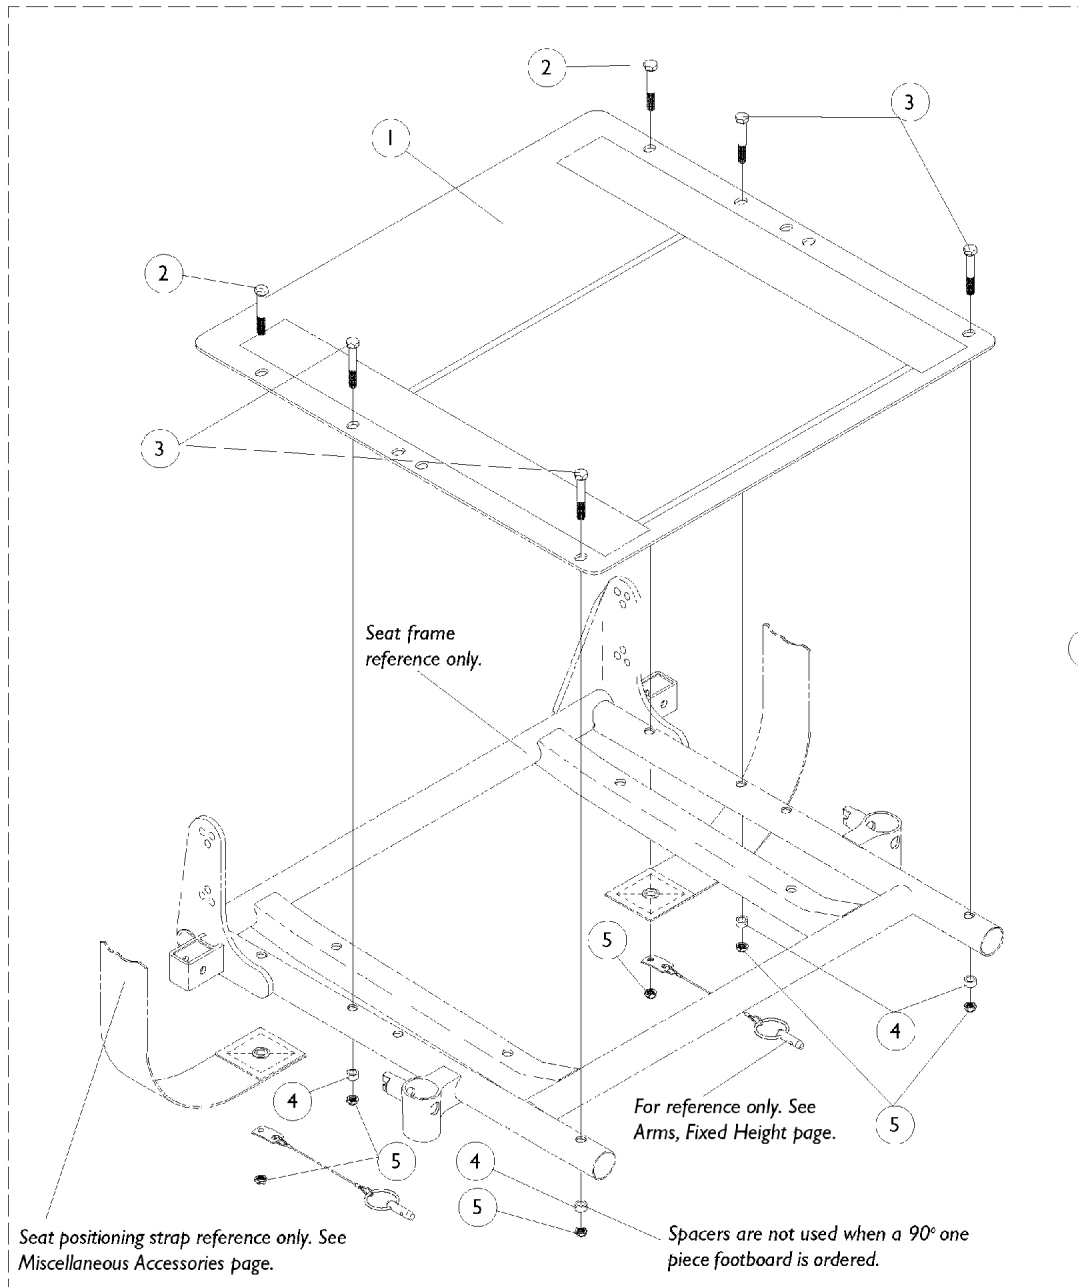

# Seat Pan and Mounting Hardware

## Seat Pan and Mounting Hardware

Item Number	Note	Part Number	Description	Quantity Per	
				Package	Assembly
1		See Chart	# 1 Adult Seat Pan	1	1
1		See Chart	#1 Junior Seat Pan	1	1
6	A	1070459-NLA	NLA - Kit, Seat Pan Mounting Hardware	1	1
2			Screw, Hex Head (1/4-20 x 1-5/8")	1	2
3			Screw, Hex Head (1/4-20 x 1-1/2")	1	4
4			NLA - Spacer (1/4 x 3/8 x 3/16")	1	4
5			Locknut (1/4-20)	1	6
6	B,C	1094381-NLA	NLA - Kit, Seat Pan Mounting Hardware	1	1
2			Screw, Hex Head (1/4-20 x 1-5/8")	1	2
3			NLA - Screw, Hex Head (1/4-20 x 1-3/8")	1	4
5			Locknut (1/4-20)	1	6

NOTE: A - Includes Items 2-5.  
 B - Includes Items 2,3,5.  
 C - Used for 90° one piece footboard only.

### #1 Junior Seat Pan

Width	12" - 15" Depth	16" Depth
12" W	1066009-NLA	1070513
13" W	1066010-NLA	1070514-NLA
14" W	1066022-NLA	1066011-NLA
15" W	1066023-NLA	1066012-NLA
16" W	1066024	1066013-NLA