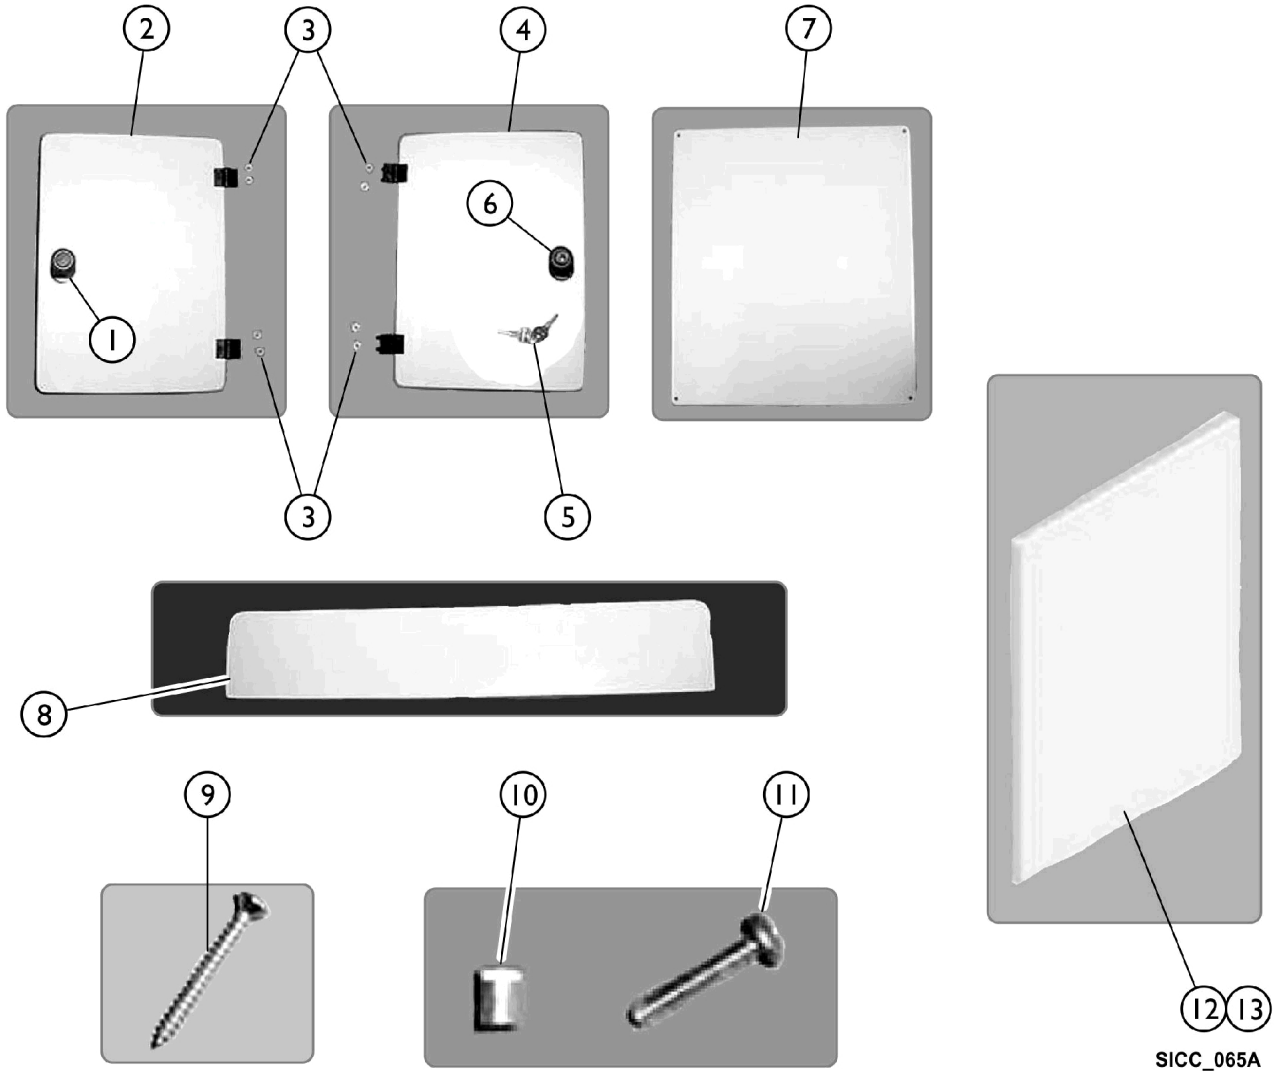

Access Doors, Panels, and Components

SICC_065A

Access Doors, Panels, and Components

Item Number	Note	Part Number	Description	Quantity Per	
				Package	Assembly
1	B	IHPAR7901A-NL A	NLA - Disinfectant Locking Door Latch Assembly (Includes keys)	1	1
2	B	PARP35A-NLA	NLA - Door, Almond Side Access	1	1
2	B	PARP35W-NLA	NLA - Door, White Side Access	1	1
3	A	PAR5410	Hinge, Access Door	1	1
4	A	PARP36A-NLA	NLA - Disinfectant Access Door, Almond	1	1
4	A	PARP36W-NLA	NLA - Disinfectant Access Door, White	1	1
5	A	IHPAR7903-NLA	NLA - Key Set	1	1
6	A	IHPAR7901A-NL A	NLA - Disinfectant Locking Door Latch Assembly (Includes keys)	1	1
7	B	PARP33A-NLA	NLA - Panel, Almond Back Access	1	1
7	B	PARP33W	Panel, White Back Access	1	1
8	C	PARP32A-NLA	NLA - Panel, Almond Bottom Front Access	1	1
8	C	PARP32W	Panel, White Bottom Front Access	1	1
9	C	IHPAR9909-NLA	NLA - Screw, Phillips, Flat Head, Oval (6-32 x 1-1/4")	1	10
10	C	1097286	Threaded Insert (#10-24)	1	4
11	C	PAR9938-NLA	NLA - Screw, Phillips, Pan Head (10-24 x 1")	1	4
12	D	IHPARSPLW	Panel, Access - Left	1	1
13	D	IHPARSPRW	Panel, Access - Right	1	1
	E	IHPAR9243W-N LA	NLA - Gel - Coat Kit, White	1	1
	E	IHPAR9243B	Gel - Coat Kit, Bisque	1	1
	E	IHPAR9243A	NLA - Gel - Coat Kit, Almond	1	1

NOTE: A - For All Models.
 B - For Models 3300, 3600, 3600XL, 4300, and 5300
 C - For Models 3700 Series, 3750, and 3800 Only.
 D - For Models 3750 - 3800 Only.
 E - Not included in photos.