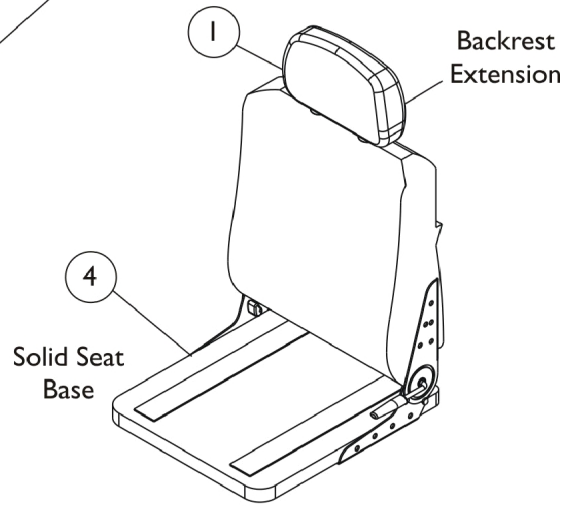

Van Seat Assembly

**#2 Van Seat
Semi Recline**

**#3 Van Seat
Semi Recline
w/ Solid Seat Base**

Van Seat Assembly

Item Number	Note	Part Number	Description	Quantity Per	
				Package	Assembly
1		1106969-NLA	NLA - Extension, Backrest, Van Seat, Grey Fabric	1	1
1		1108408	Extension, Backrest, Captain Seat, Grey Vinyl	1	1
1		1106968-NLA	NLA - Extension, Backrest, Van Seat, Tan Vinyl	1	1
2		See Chart	Van Seat (Semi-Recline) Assembly	1	1
3		See Chart	Van Seat (Semi-Recline) w/ Solid Seat Base Assembly	1	1
4	A,B	1123384-NLA	NLA - Base, Solid, Captain Seat, Grey Vinyl (16" W)	1	1
4	A	1123385-NLA	NLA - Base, Solid, Van Seat, Grey Vinyl (18" W)	1	1
4	A	1159739	Base, Solid, Captain Seat, Grey Vinyl (18" W)	1	1
4	A	1123386-NLA	NLA - Base, Solid, Van Seat, Grey Vinyl (20" W)	1	1
4	A	1159740	Base, Solid, Captain Seat, Grey Vinyl (20" W)	1	1
4	A	1123387-NLA	NLA - Base, Solid, Van Seat, Grey Vinyl (22" W)	1	1
4	A	1159741	Base, Solid, Captain Seat, Grey Vinyl (22" W)	1	1
	C	5000136	Screw, Phillips Truss Head (1/4-20 x 3/4")	1	14

NOTE: A - Solid Seat Base is the only item available for service parts with regard to the Van Seats. Seat Hinges are not included.
 B - 16" Solid Base is no longer available. A complete van seat should be ordered as replacement. See chart titled, "Van Seat (Semi-Recline) w/ Solid Seat Base Assembly."
 C - Not shown. Screw for Hinge Bracket(s) 1116634 and 1116635. Use (7) of part number 5000136 for each Hinge .

NOTE: A - Not Shown. Hinge Brackets used for ALL Semi-Recline Seat models only. For attaching Hinge Bracket, use part number 5000136.

NOTE: Semi-recline Van Seat reclines approximately 90-114 degrees. Adjustable depths are 16, 17, 18" deep for 16 & 18" wide seats, 18, 19, 20" deep for 20 & 22" wide seats and 20, 21, 22" deep for 24" wide seats. Recline release levers are standard on the right side. Left side release levers can be ordered as a special with a new van seat.