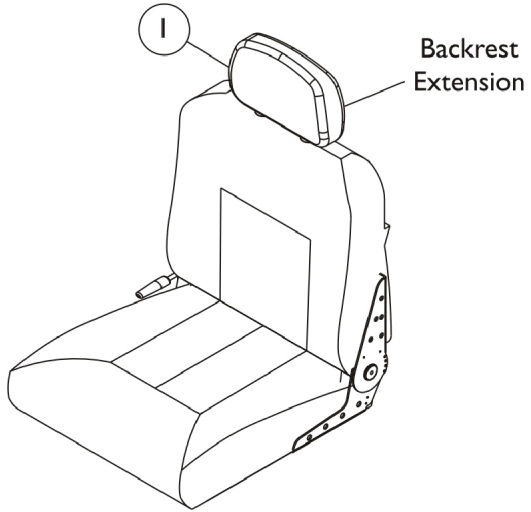

Van Seat Assembly

**#2 Van Seat
Semi Recline**

**#3 Van Seat
Semi Recline
w/ Solid Seat Base**

Van Seat Assembly

Item Number	Note	Part Number	Description	Quantity Per	
				Package	Assembly
1		1106969-NLA	NLA - Extension, Backrest, Van Seat, Grey Fabric	1	1
1		1108408	Extension, Backrest, Captain Seat, Grey Vinyl	1	1
1		1106968-NLA	NLA - Extension, Backrest, Van Seat, Tan Vinyl	1	1
2		See Chart	Van Seat (Semi-Recline) Assembly	1	1
3		See Chart	Van Seat (Semi-Recline) w/ Solid Seat Base Assembly	1	1
4	A,B	1123384-NLA	NLA - Base, Solid, Captain Seat, Grey Vinyl (16" W)	1	1
4	A	1123385-NLA	NLA - Base, Solid, Van Seat, Grey Vinyl (18" W)	1	1
4	A	1159739	Base, Solid, Captain Seat, Grey Vinyl (18" W)	1	1
4	A	1123386-NLA	NLA - Base, Solid, Van Seat, Grey Vinyl (20" W)	1	1
4	A	1159740	Base, Solid, Captain Seat, Grey Vinyl (20" W)	1	1
4	A	1123387-NLA	NLA - Base, Solid, Van Seat, Grey Vinyl (22" W)	1	1
4	A	1159741	Base, Solid, Captain Seat, Grey Vinyl (22" W)	1	1
	C	5000136	Screw, Phillips Truss Head (1/4-20 x 3/4")	1	14

NOTE: A - Solid Seat Base is the only item available for service parts with regard to the Van Seats. Seat Hinges are not included.
 B - 16" Solid Base is no longer available. A complete van seat should be ordered as replacement. See chart titled, "Van Seat (Semi-Recline) w/ Solid Seat Base Assembly."
 C - Not shown. Screw for Hinge Bracket(s) 1116634 and 1116635. Use (7) of part number 5000136 for each Hinge .

NOTE: A - Not Shown. Hinge Brackets used for ALL Semi-Recline Seat models only. For attaching Hinge Bracket, use part number 5000136.

NOTE: Semi-recline Van Seat reclines approximately 90-114 degrees. Adjustable depths are 16, 17, 18" deep for 16 & 18" wide seats, 18, 19, 20" deep for 20 & 22" wide seats and 20, 21, 22" deep for 24" wide seats. Recline release levers are standard on the right side. Left side release levers can be ordered as a special with a new van seat.