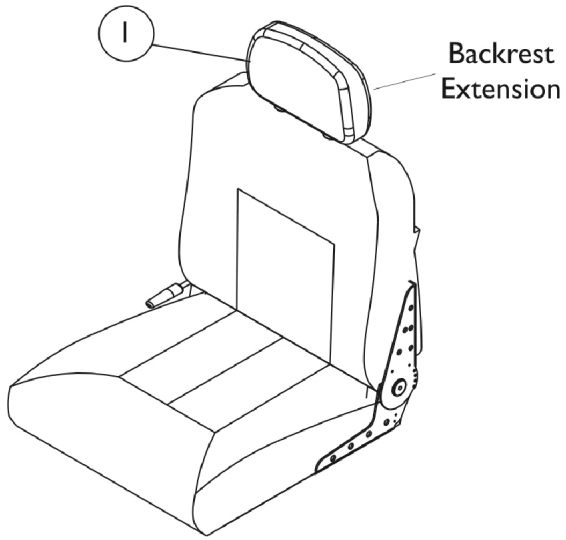

## TDX SC

**#2 Van Seat  
Semi Recline**

**#3 Van Seat  
Semi Recline  
w/ Solid Seat Base**

NOTE: Semi-recline Van Seat reclines approximately 90-114 degrees. Adjustable depths are (16, 17, 18" deep for 16 & 18" wide seats) and (18, 19, 20" deep for 20 & 22" wide seats). Recline release levers are standard on the right side. Left side release levers can be ordered as a special with a new van seat.