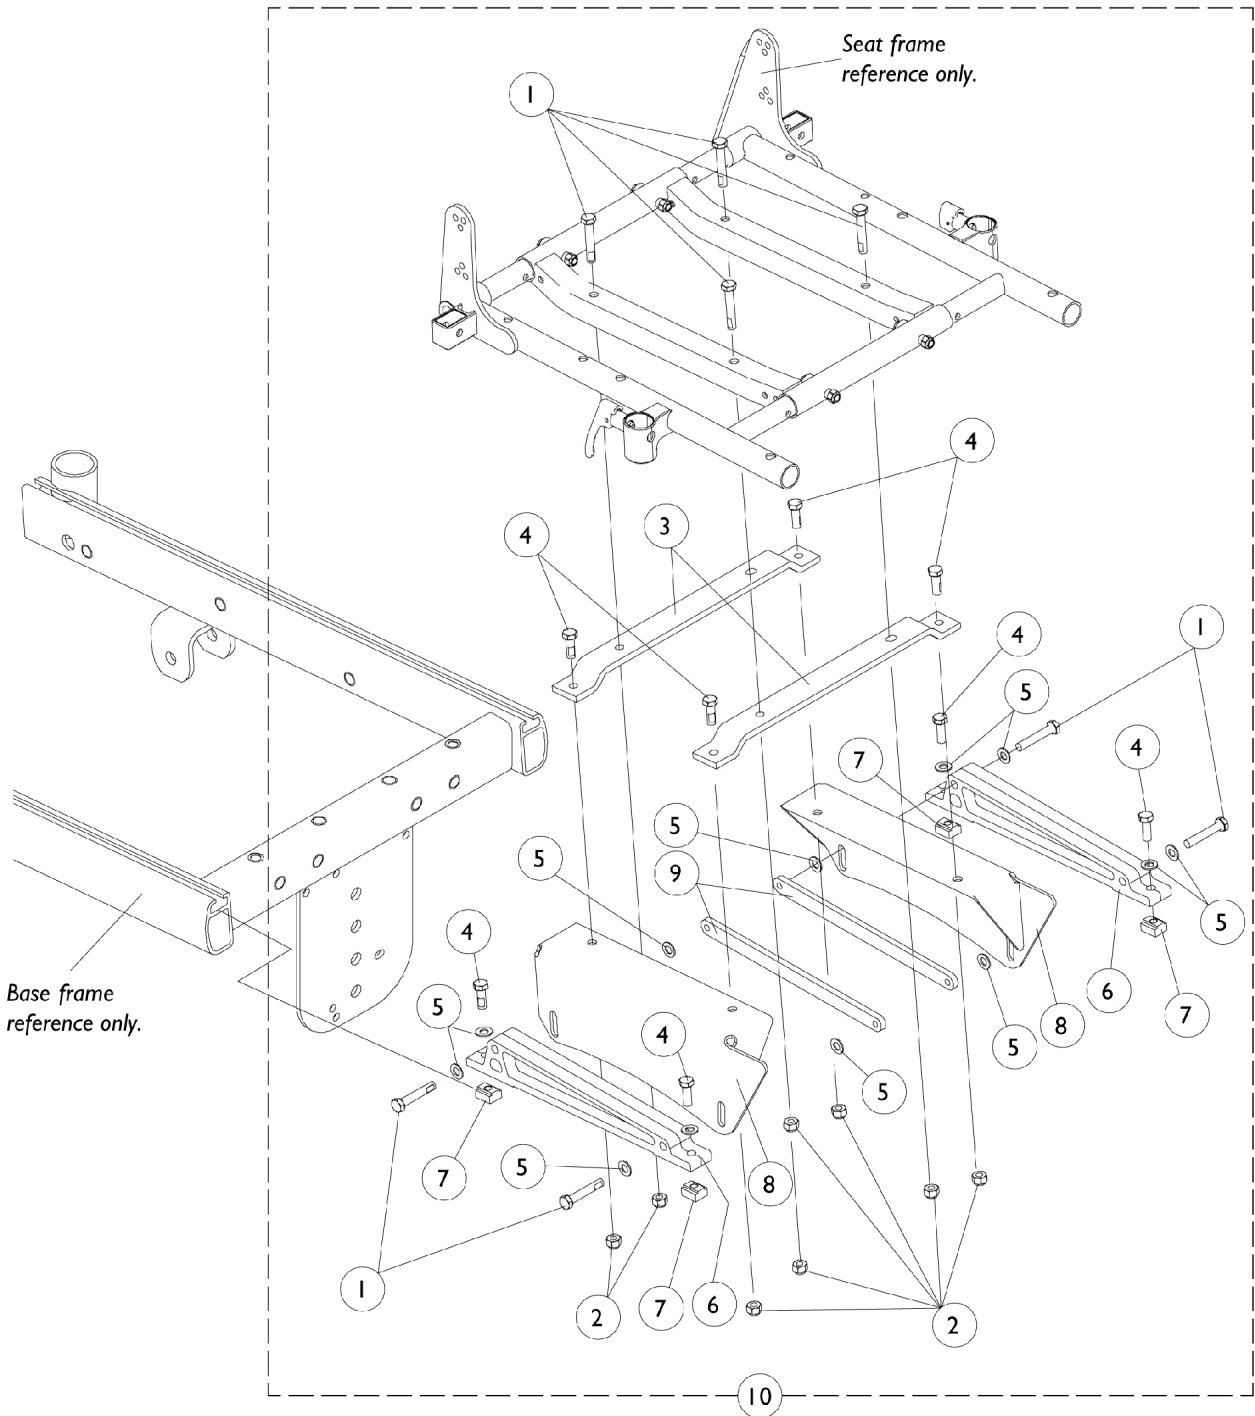

Seat Frame Attaching Hardware

Junior 12" - 16" Wide

Seat Frame Attaching Hardware Junior 12" - 16" Wide

Item Number	Note	Part Number	Description	Quantity Per	
				Package	Assembly
1		1043627-NLA	NLA - Screw, Hex Head w/ Patch (5/16-18 x 1-3/4")	1	8
2		1026158	Locknut (5/16-18)	1	8
3		1070465-NLA	NLA - Bracket, Mounting, Black - Junior	1	2
4		1070462-NLA	NLA - Screw, Hex Head w/ Patch (5/16-18 x 7/8")	1	8
5		1025704	Washer, Flat (5/16 x 5/8 x 1/16")	1	12
6		1070388	Support, Seat, Black	1	2
7		1069724	T-Nut (5/16-18)	1	5
8	B	1070343-NLA	NLA - Plate, Seat Mounting Low, Right	1	2
8	B	1070344-NLA	NLA - Plate, Seat Mounting Low, Left	1	2
8	C	1070345-NLA	NLA - Plate, Seat Mounting Medium, Right	1	2
8	C	1070346-NLA	NLA - Plate, Seat Mounting Medium, Left	1	2
8	D	1070347-NLA	NLA - Plate, Seat Mounting Tall, Right	1	2
8	D	1070348-NLA	NLA - Plate, Seat Mounting Tall, Left	1	2
9		1070396-NLA	NLA - Strap, Bolt, Black	1	2
10	A	1093313-NLA	NLA - Hardware, Seat Mounting, Junior (12-16" Wide)	1	1

NOTE: A - Item number 8 not included in seat frame attaching hardware.
 B - 18-1/4" Seat to Floor
 C - 20-1/2" Seat to Floor
 D - 21-3/4" Seat to Floor